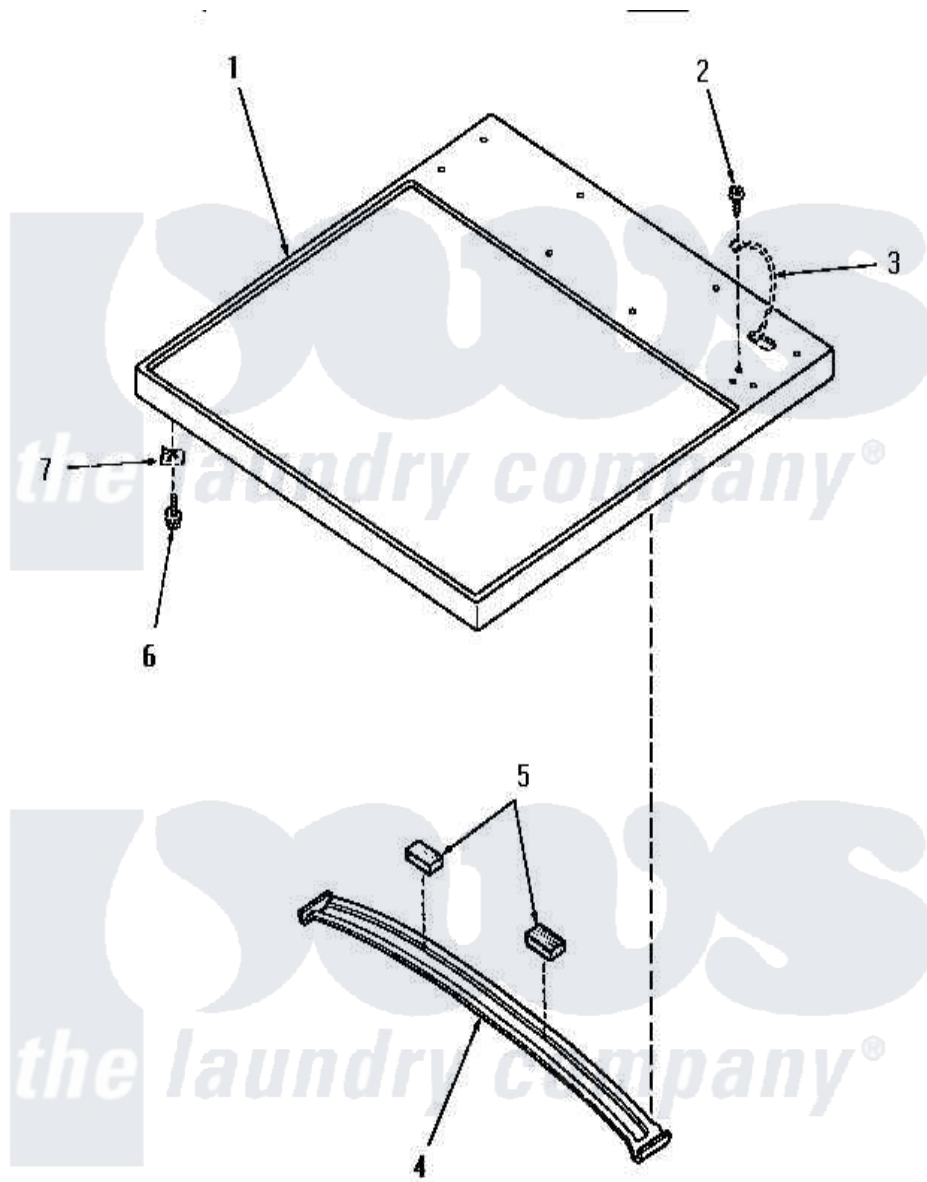

Amana HE6430 01 - CABINET TOP

Amana Residential Amana HE6430 Washer Parts Parts Diagram 01 - CABINET TOP
 Click on the part number to view part

Item	Original Part Number	Replaced By	Status	Part Description
1	57066H			Assembly, Top Panel-Domesti
"	57066W		Not Available	ASSY, TOP PANEL- DOMESTIxREPLACE
"	57066L		Not Available	ASSY, TOP PANEL-DOMESTI
"	57066K		Not Available	CABINET TOP, COFFEE
"	57066A		Not Available	CABONET TOP, AVOCADO
2	51784		Not Available	SCREW, 10B-16 X 1/2 HEX
3	Y00000000		Not Available	SEE NOTE GROUND WIRE, GREEN
4	56213		Not Available	TOP BRACE
5	56968		Not Available	PAD, FELT-ADHESIVE BACK
6	23008			Screw, 10-24 X 3/4 Sems
7	20249	36020		Nut-10-24