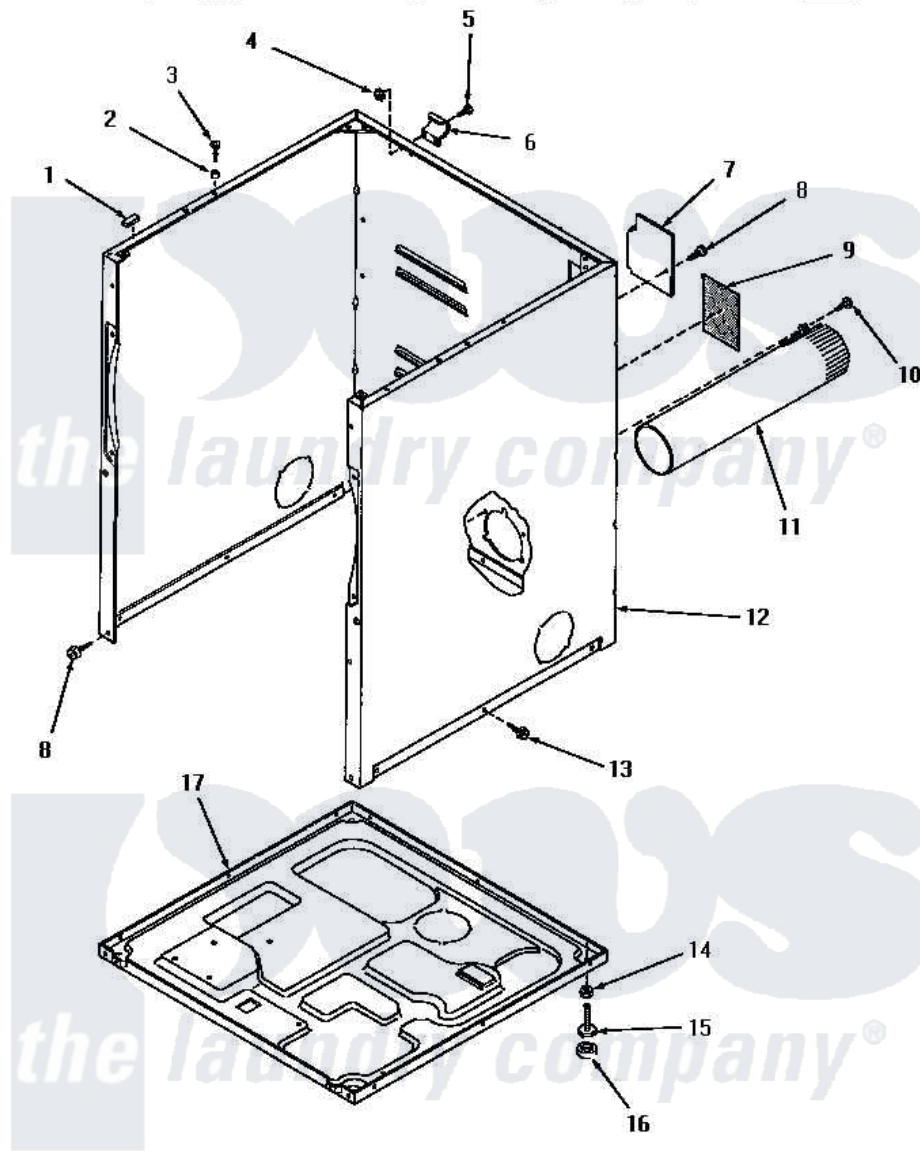

Amana HE6430 02 - CABINET, EXHAUST DUCT & BASE

CABINET, EXHAUST DUCT AND BASE

Amana [Residential Amana HE6430 Washer Parts](#) Parts Diagram 02 - CABINET, EXHAUST DUCT & BASE
 Click on the part number to view part

Item	Original Part Number	Replaced By	Status	Part Description
1	Y56128			Pad, Bumper
2	56079	505187		Locator, Panel
3	56086	Y014874		Screw, Idler Arm And Sleeve
4	23951	M0282009		Nut
5	25723	27001200		Screw
"	Y90576		Not Available	HEX HEAD SCREW
6	56043		Not Available	HINGE, TOP
7	56044	60821		Access Cover
8	25723	27001200		Screw
9	Y0056941		Not Available	AIR DIFFUSER
10	25724		Not Available	HEX HEAD SCREW
11	56118		Not Available	ASSY, EXHAUST DUCT
12	57070A		Not Available	CABINET, AVOCADO
"	57070H		Not Available	ASSY, DRYER CABINET
"	57070K		Not Available	CABINET, COFFEE
"	57070L		Not Available	CABINET, ALMOND

"	57070W		Not Available	CABINET, WHITE
13	51784		Not Available	SCREW, 10B-16 X 1/2 HEX
14	20274	62739		Nut, Lock
15	Y52696	Y305086		Adjustable Leg And Nut
16	70282	Y314137		Foot, Rubber
17	56074			Base