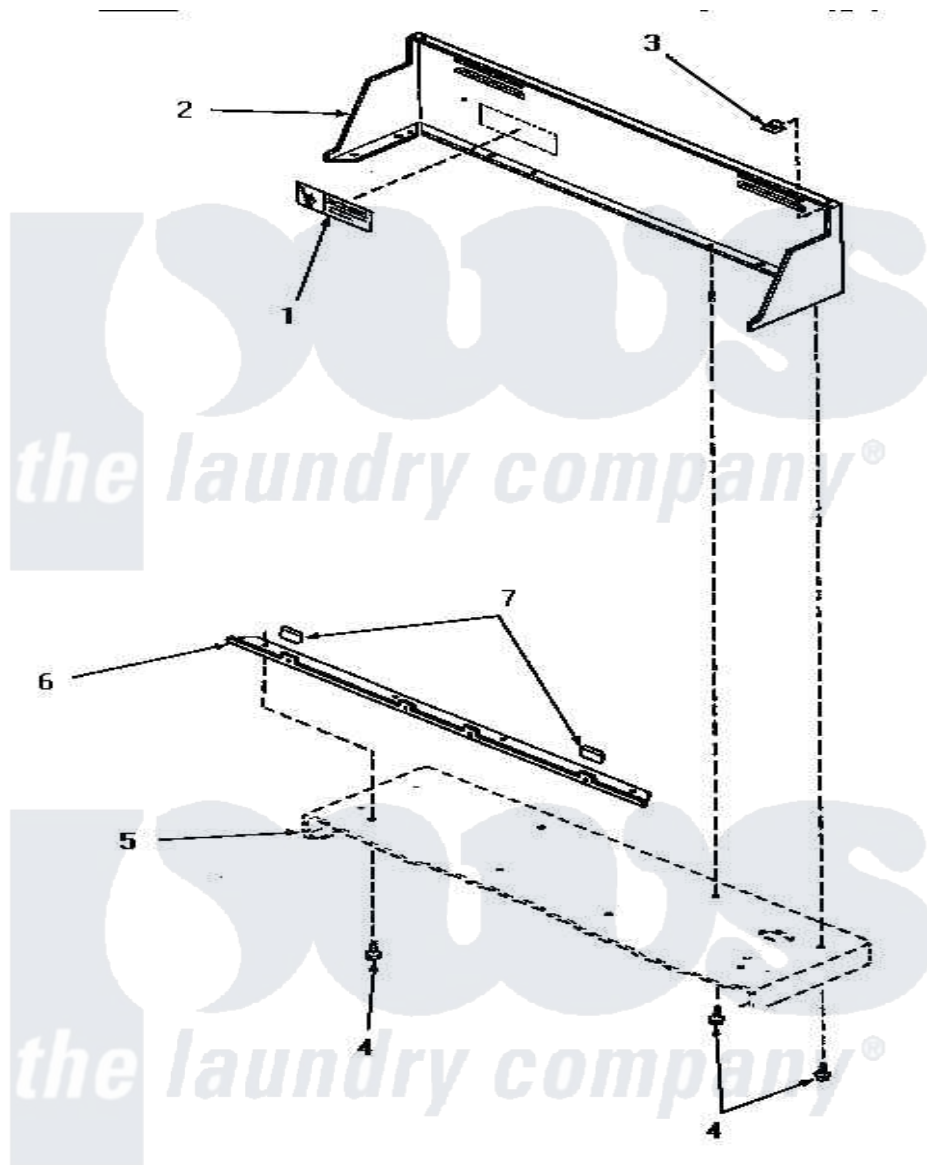

# Amana HE6430 03 - CONTROL HOOD

## CONTROL HOOD

Amana [Residential Amana HE6430 Washer Parts](#) Parts Diagram 03 - CONTROL HOOD

[Click on the part number to view part](#)

Item	Original Part Number	Replaced By	Status	Part Description
1	24903		Not Available	STICKER,DISCONNECT POW
2	56014W		Not Available	CONTROL HOOD, WHITE
"	56014L		Not Available	CONTROL HOOD, ALMOND
"	56014K		Not Available	CONTROL HOOD, COFFEE
"	56014H		Not Available	CONTROL HOOD, HARVEST GOLD
"	56014A		Not Available	CONTROL HOOD, AVOCADO
3	<a href="#">24522</a>			Nut, Speed-8ab-18 C1995
4	55985	<a href="#">W10116760</a>		Screw
5	Y00000000		Not Available	SEE NOTE CABINET TOP
6	56070		Not Available	ANGLE,MOUNTING-CONTROL
7	24859		Not Available	SLEEVE,SUPPORT ANGLE