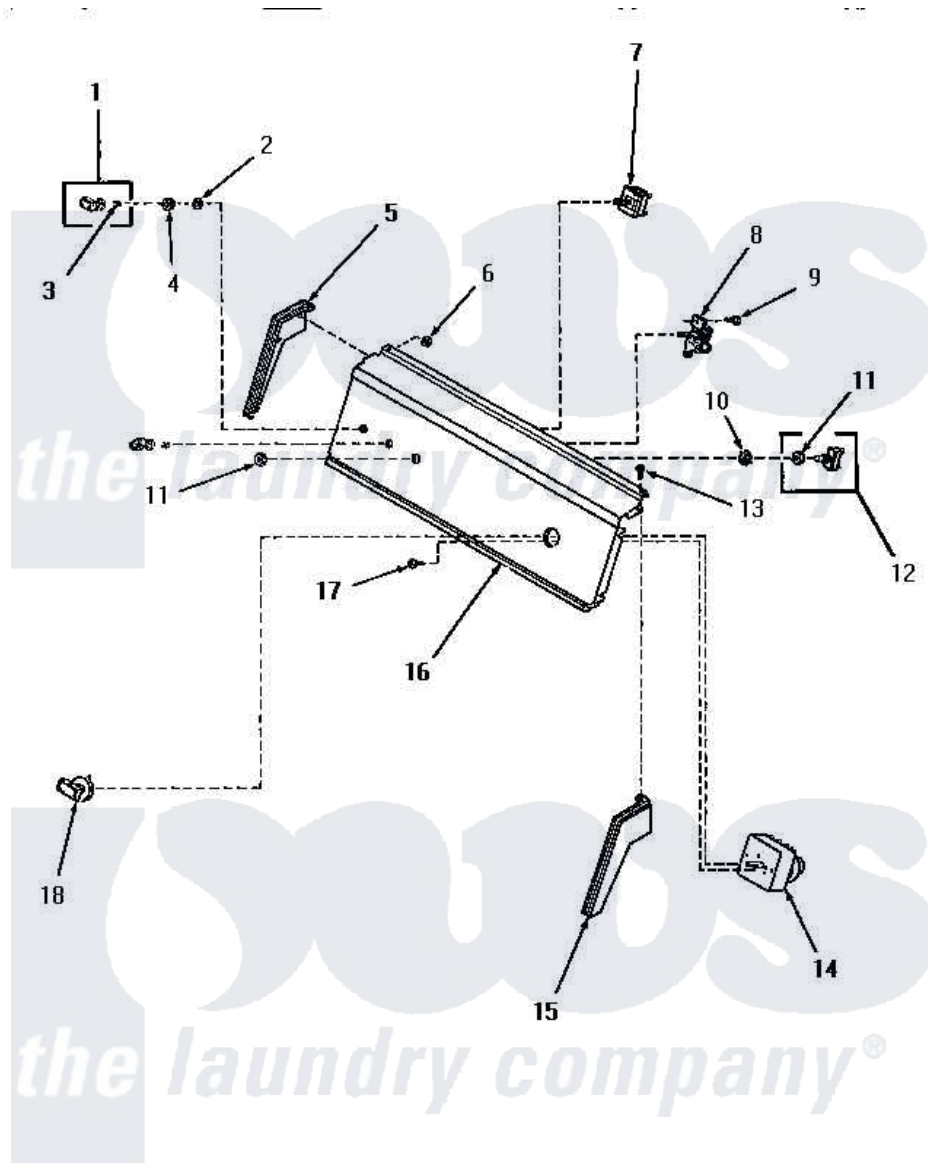

Amana HE6430 04 - CONTROL PANEL & CONTROLS

CONTROL PANEL AND CONTROLS

Amana [Residential Amana HE6430 Washer Parts](#) Parts Diagram 04 - CONTROL PANEL & CONTROLS
 Click on the part number to view part

Item	Original Part Number	Replaced By	Status	Part Description
1	27379		Not Available	ASSY,KNOB-SWITCH
2	91176			Lockwasher, 3/8 Intshkp
3	10519		Not Available	RETAINER
4	24205			Nut, Knurled 3/8-24
5	25124		Not Available	CONTROL HOOD END, LEFT
6	25126	5303284616		Clip
7	52624	58813P		Switch W/Instructions
9	55985	W10116760		Screw
10	25820		Not Available	LOCKWASHER, 1/2 INT SHK
11	52947			Nut, Hex 15/32-32
12	55882	55882P		Assembly- Switch
13	25232		Not Available	SCREW,8AB-18X7/8 OVAL
14	53466		Not Available	TIMER
15	25123		Not Available	CONTROL HOOD END, RIGHT
16	Y0056819		Not Available	SHIELD, ELECTRICAL
17	70212			Screw, 8-32 X 5/32 RD H