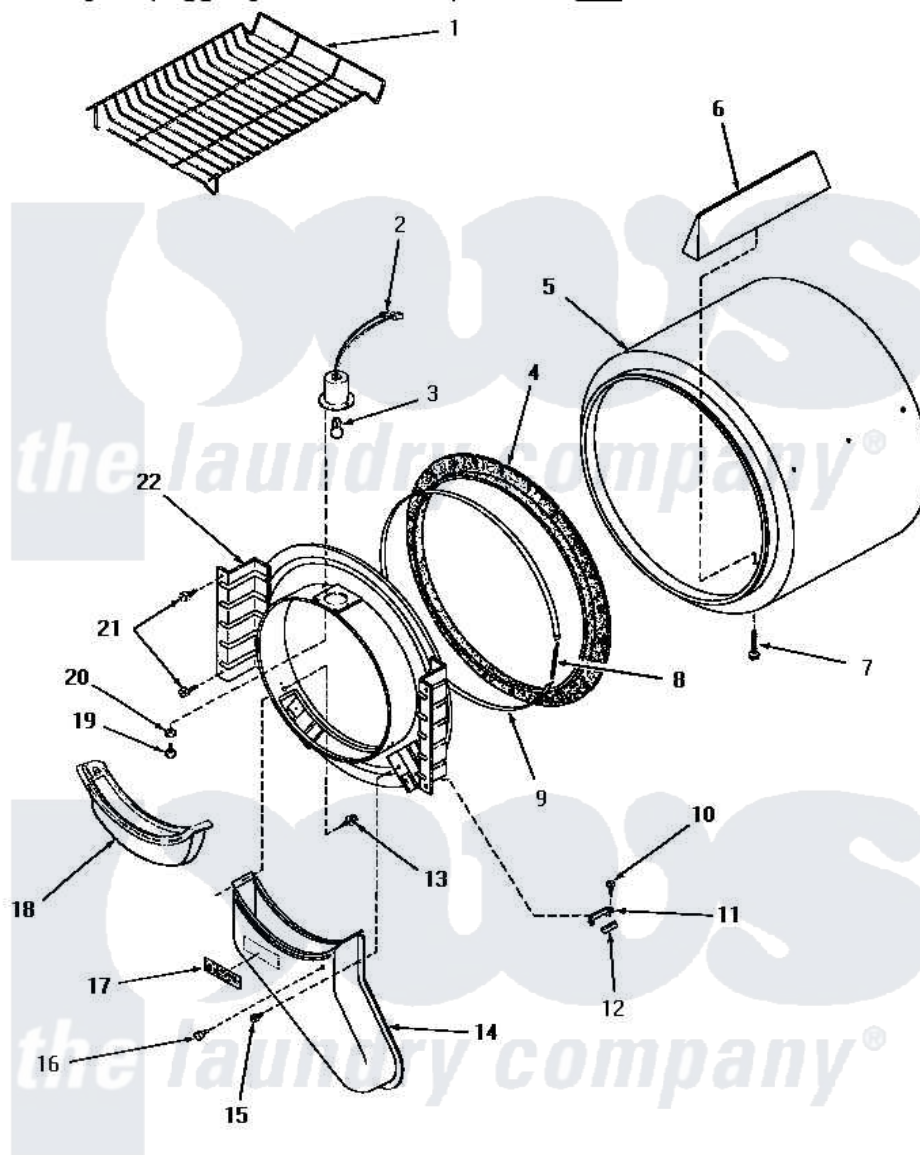

Amana HE6430 06 - FR BLKHD, AIR DUCT, FELT SEAL & CYLINDER

FRONT BULKHEAD, AIR DUCT, FELT SEAL AND CYLINDER

Amana [Residential Amana HE6430 Washer Parts](#) Parts Diagram 06 - FR BLKHD, AIR DUCT, FELT SEAL & CYLINDER
 Click on the part number to view part

Item	Original Part Number	Replaced By	Status	Part Description
1	58846		Not Available	RACK, DRYING
3	Y54608	31001575		Bulb, Cylinder Light
4	56088			Assembly, Seal
5	56175		Not Available	ASSY, CYLINDER PACK
6	56013		Not Available	BAFFLE, CYLINDER-SHORT-
7	56131		Not Available	SCREW, 10BT X 1 TAPPING
8	52310			Spring
9	Y56090		Not Available	SEAL STRAP
10	23222	3177991		Screw
11	56053	61448		Glide, Cylinder-Rulon F
"	57005	61448		Glide, Cylinder-Rulon F
12	56058	510189		Pad Felt
13	23628	489464		Screw
14	56027		Not Available	AIR DUCT
15	25724		Not Available	HEX HEAD SCREW
16	56938		Not Available	BUMPER

17	24903	Not Available	STICKER,DISCONNECT POW
18	57024	61376P	Filter, Lint-White W/Inst.
19	22145	Not Available	SCREW,6Z-20X 3/8 SS RD
20	51345	Not Available	LOCKWASHER
21	25723	27001200	Screw
22	Y0056154	Not Available	RELAY