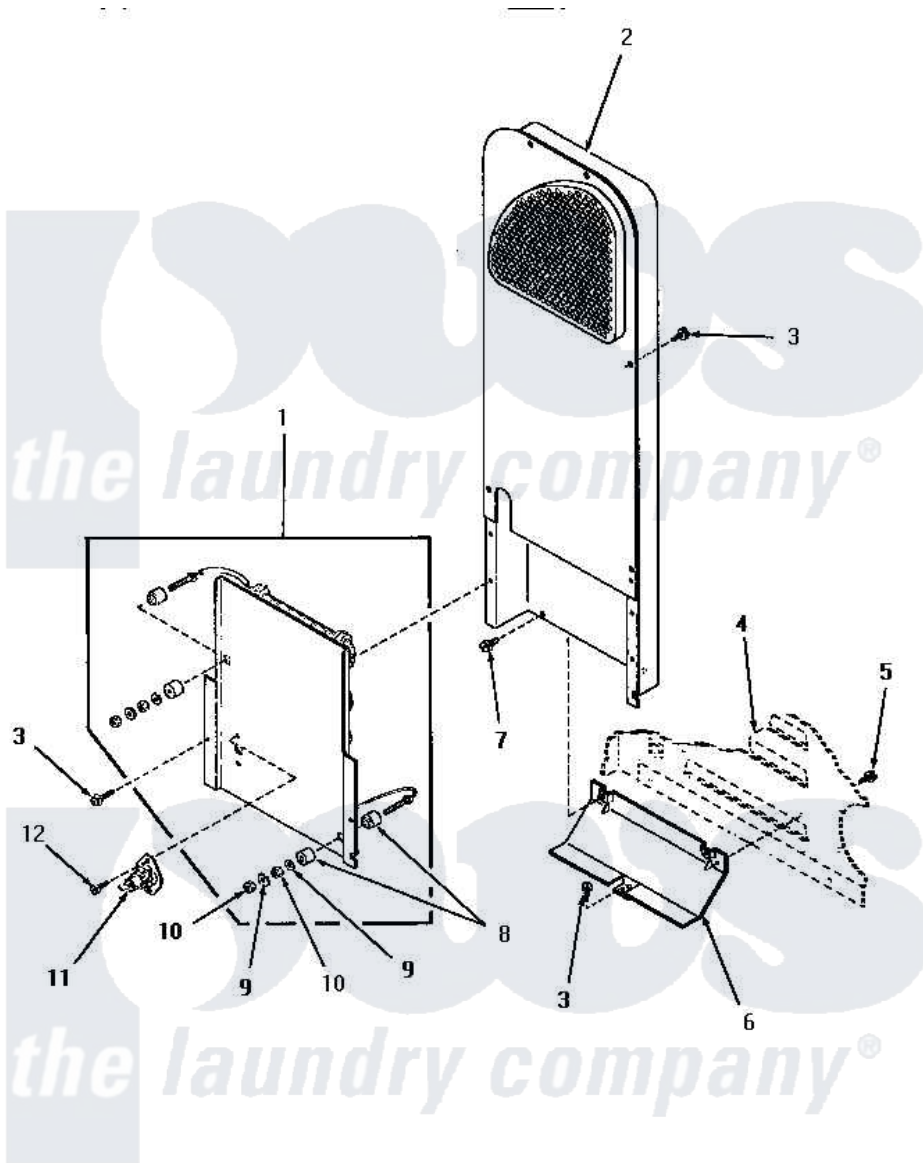

Amana HE6430 07 - HEATER BOX

HEATER BOX (Electric Models)

Amana [Residential Amana HE6430 Washer Parts](#) Parts Diagram 07 - HEATER BOX

[Click on the part number to view part](#)

Item	Original Part Number	Replaced By	Status	Part Description
1	56179	61927		Heater Assembly
"	Y56176	61928		Heater Assembly 208V
"	56047	61927		Heater Assembly
2	56029	503605		Assembly, Heater Duct
3	56264	27001200		Screw
4	Y00000000		Not Available	SEE NOTE CABINET
5	25723	27001200		Screw
6	58048		Not Available	HEAT SHIELD
7	51780	3390631		Screw, 10-16 X 3/8
8	57408			Insulator
9	56552		Not Available	LOCKWASHER
10	56563		Not Available	HEX NUT No.10-32 NICKEL
11	56082			Thermostat, Limit
12	23222	3177991		Screw