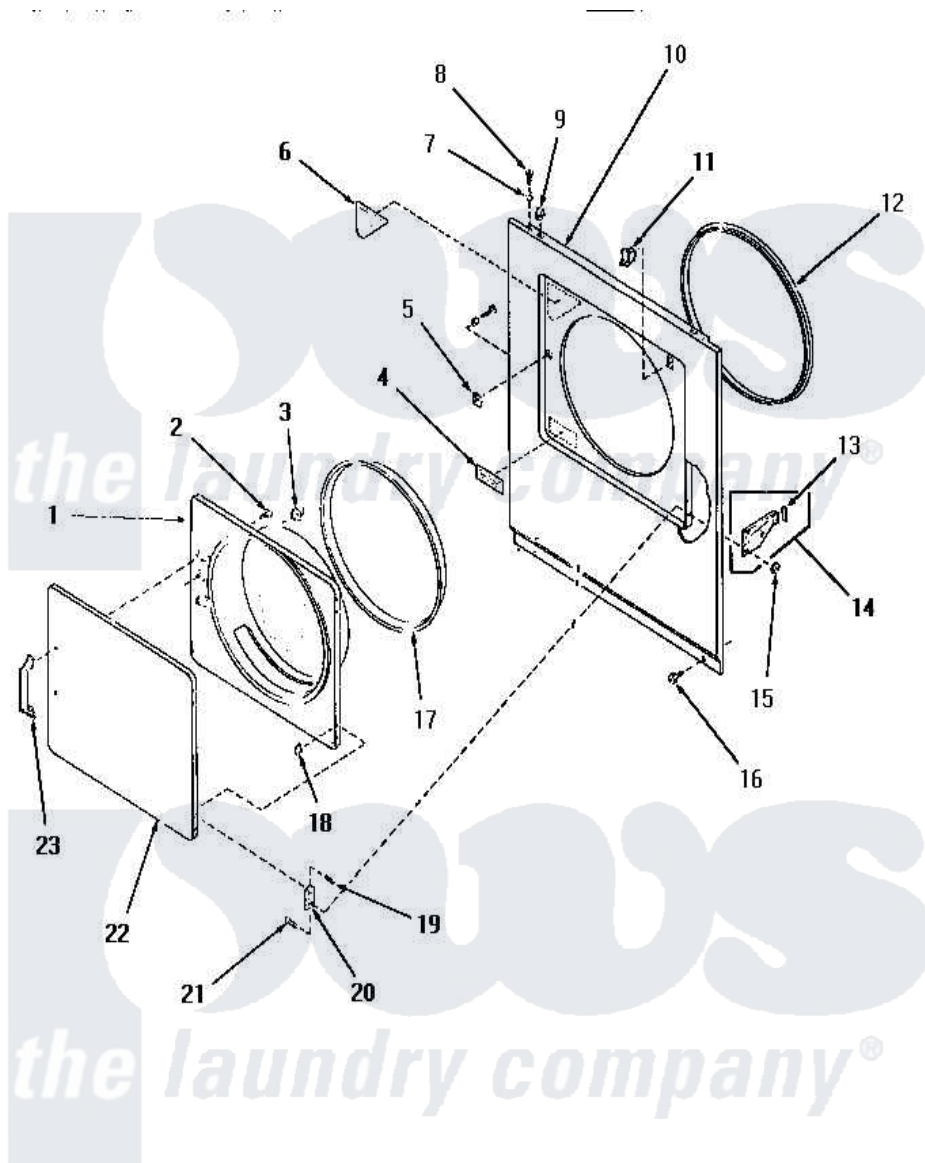

Amana HE6430 08 - LOADING DOOR, FRONT PANEL & SEALS

LOADING DOOR, FRONT PANEL AND SEALS

Amana [Residential Amana HE6430 Washer Parts](#) Parts Diagram 08 - LOADING DOOR, FRONT PANEL & SEALS
 Click on the part number to view part

Item	Original Part Number	Replaced By	Status	Part Description
1	56018	62152P		Liner
2	52150	489464		Screw
3	54661	LA-1003		Door Catch Kit
4	57286		Not Available	LABEL, DRYER DOOR
5	54660	LA-1003		Door Catch Kit
6	55398		Not Available	LABEL, DRYER DOOR xREPLACE
7	56079	505187		Locator, Panel
8	56086	Y014874		Screw, Idler Arm And Sleeve
9	56080	22001650		Fastener, Spring
10	56051W		Not Available	FRONT PANEL, WHITE
"	56051A		Not Available	FRONT PANEL, AVOCADO
"	56051L		Not Available	FRONT PANEL, ALMOND
"	56051K		Not Available	FRONT PANEL, COFFEE
"	56051H		Not Available	FRONT PANEL, HARVEST GOLD
11	56052	W10169313		Switch-Dor

12	56091	Y61380		Seal, Front Panel
13	Y56128			Pad, Bumper
14	0056129		Not Available	MANIFOLD PNL
15	51236	488130		Nut
16	58637	27001200		Screw
17	56163	61379P		Door Seal
18	23407			Nut, Speed-8A Tinn C15
19	52864	500226		Screw, 8b-16 x 5/8 Tap
20	56045			Hinge
21	22649			Screw, 8-32 X 13/32 FI
22	56021L		Not Available	OUTER DOOR PANEL, ALMOND
"	56021W		Not Available	OUTER DOOR PANEL, WHITE
"	56021A		Not Available	OUTER DOOR PANEL, AVOCADO
"	56021H		Not Available	OUTER DOOR PANEL, HARVEST GOLD
"	56021K		Not Available	OUTER DOOR PANEL, COFFEE
23	54068	61925		Pull Door Commercial Black