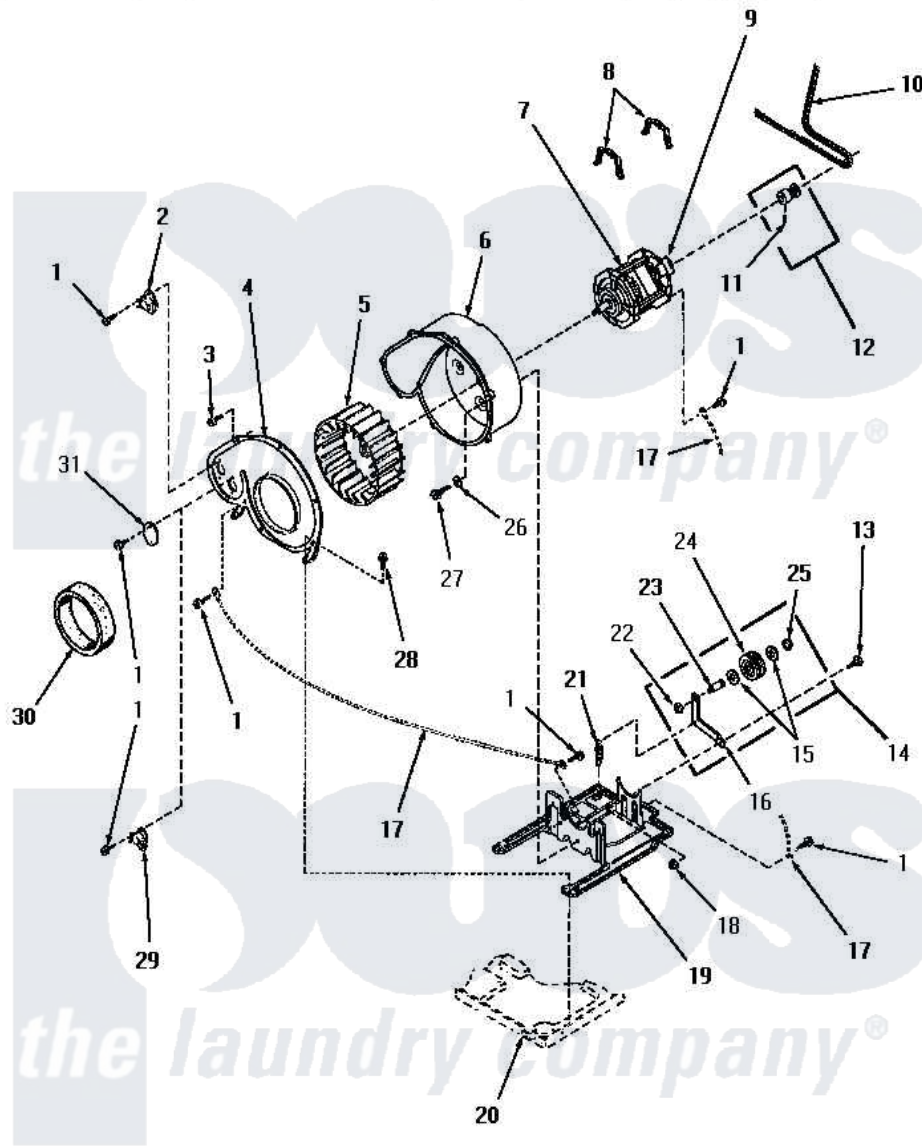

Amana HE6430 09 - MOTOR, EXHAUST FAN & BELT

MOTOR, EXHAUST FAN AND BELT

Amana [Residential Amana HE6430 Washer Parts](#) Parts Diagram 09 - MOTOR, EXHAUST FAN & BELT
 Click on the part number to view part

Item	Original Part Number	Replaced By	Status	Part Description
1	23222	3177991		Screw
2	56410			Thermostat
3	23962	W10116760		Screw
4	56059		Not Available	EXHAUST FAN IMPELLER
5	56000	510139P		Assembly Blower Fan Package
6	56020			Housing, Blower
7	56075	915P3		Motor-Drive
"	Y58044	915P3		Motor-Drive
8	Y58047	660658		Clamp, Motor Mounting 343481 685441
9	53249		Not Available	SWITCH
"	53226		Not Available	SWITCH,MOTOR
10	56095	56095P		Belt Cylinder Package
11	52906		Not Available	SETSCREW
12	56133	56062P		Kit-Motor
13	52567			Bolt, Shoulder

"	56587		Not Available	SCREW, 1/4-20 HEX HD SH
14	Y56170	56170P		Assembly- Idle
15	52549			Washer, 501 ID X3/4 Odx
16	56057		Not Available	LEVER, IDLER
17	Y00000000		Not Available	SEE NOTE GROUND WIRE, GREEN
18	52566	27001225		Nut, Jam Mid Lock 1/4-20
19	Y58045	503613		Mount, Motor
20	Y00000000		Not Available	SEE NOTE BASE
21	56076			Spring, Idler
22	56156	358160		Nut
23	56461			Shaft
24	Y54414			Assembly, Wheel And Bearing
25	23748			Ring, Retaining
26	20492	M0270504		Washer
27	56264	27001200		Screw
28	25723	27001200		Screw
29	56471		Not Available	THERMOSTAT
"	56081	56081LAL		Ridig Door Stop
30	56065		Not Available	SEAL