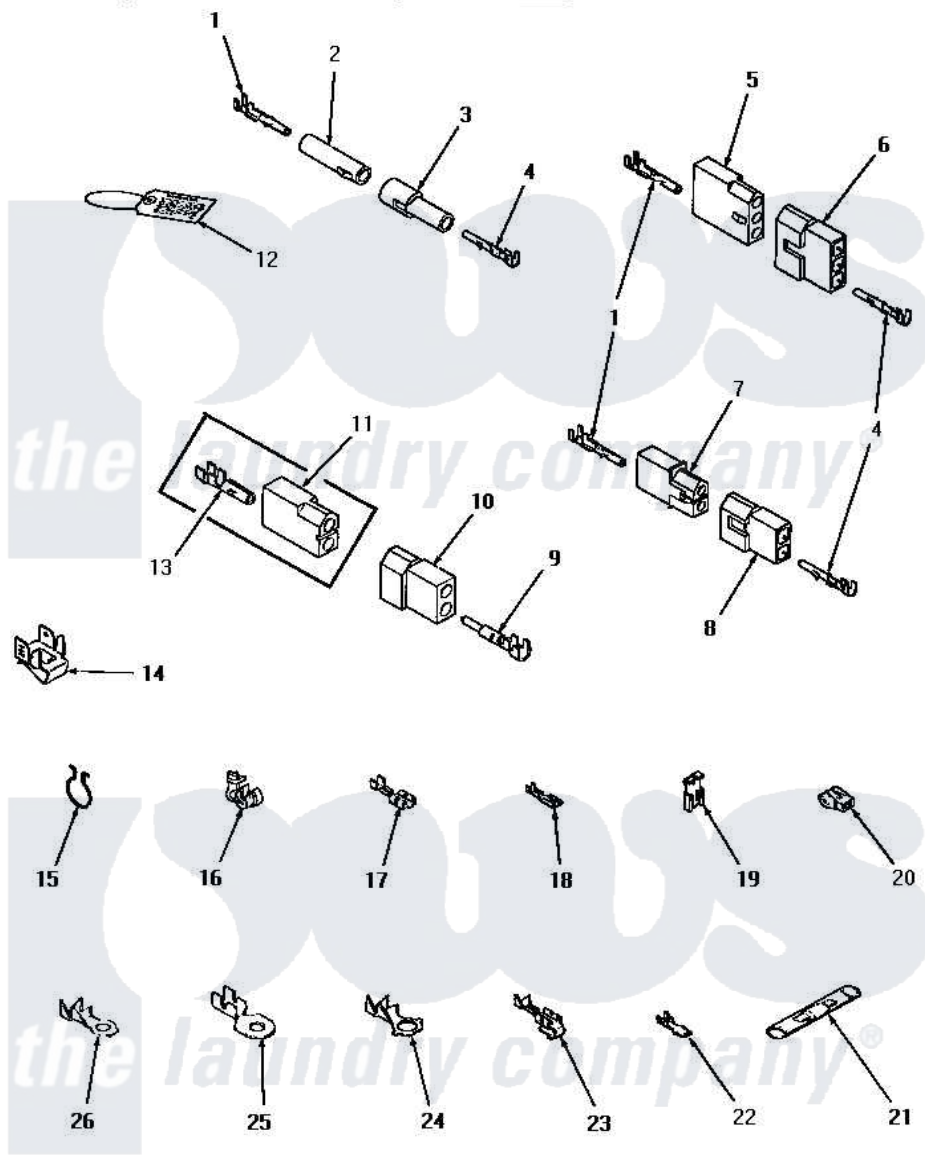

Amana HE6430 10 - POWER CORD & TERMINALS

POWER CORD AND TERMINALS

Amana [Residential Amana HE6430 Washer Parts](#) Parts Diagram 10 - POWER CORD & TERMINALS

[Click on the part number to view part](#)

Item	Original Part Number	Replaced By	Status	Part Description
1	Y00117	5011-XX		093 Female Socket
2	26301			Receptacle, Molex
3	26302		Not Available	PLUG,1 CIRCUIT
4	Y00116			Terminal, Pin-Male
5	23039	697780		Receptacle,
6	23040			Plug-3 Circuit
7	56451			Receptacle, 2 Circuit
8	56448			Terminal Block Plug
9	Y00127			Terminal, Pin-1/8 Male
10	56266			Plug
11	56265			Receptacle, 2 Circuit
12	25235	48301		Hose
13	00130			Terminal, Pin-1/8 Femal
14	Y00161	B5733302		Clip, Ground
15	51291			Clip, Wire
16	21903	211881		Grommet, Cord Part Not Used- Gas Models Only

17	Y00119	Not Available	SPADE TERMINAL(18 GAUGE) (1/4 INCH-(1) 18 GAUGE WIRE)
18	00112		Terminal, Spade-3/16 Fe
19	Y00120		Terminal, Flag-1/4 Fema
20	70210	Not Available	INSULATOR,BLUE
21	21091	Not Available	CONNECTOR TWO 1/4 INCH MALE
22	Y00139	Y00138	Male Tab Terminal 18 Gauge Wire)
23	Y00114		Spade Terminal
24	Y00113	Not Available	TERMINAL,RING-1/4 STUD
25	Y00111		Ring Terminal No.10 No.10 18 Gauge Wires Or
26	00110		No.10 18 Gauge Wire