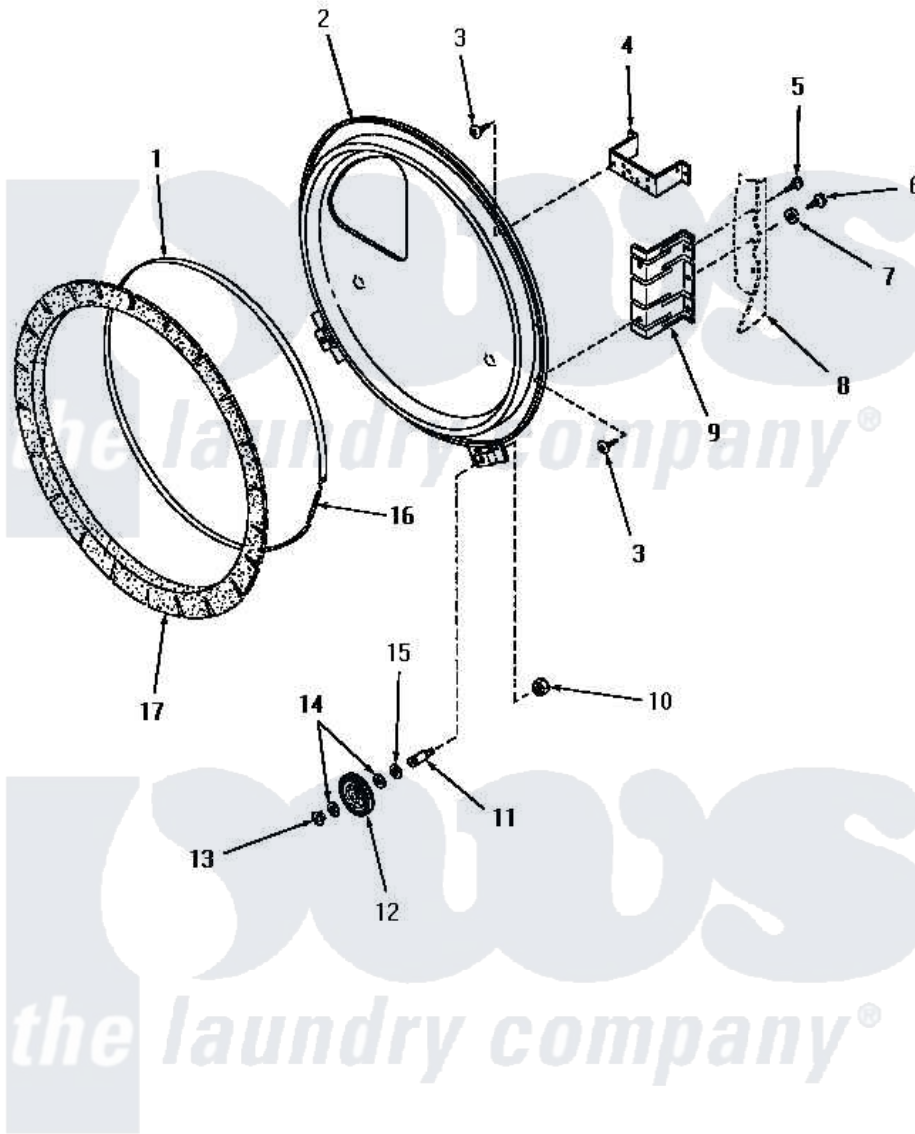

# Amana HE6430 11 - REAR BLKHD, FELT SEAL & CYLINDER ROLLER

## REAR BULKHEAD, FELT SEAL AND CYLINDER ROLLER

Amana [Residential Amana HE6430 Washer Parts](#) Parts Diagram 11 - REAR BLKHD, FELT SEAL & CYLINDER ROLLER

[Click on the part number to view part](#)

Item	Original Part Number	Replaced By	Status	Part Description
1	Y56090		Not Available	SEAL STRAP
2	56540		Not Available	ASSY,REAR BULKHEAD
3	56078	<a href="#">M400664</a>		SCrew Tap Trs Cr Rec 1016AB
4	56048	<a href="#">60823P</a>		Bracket, Terminal Block
5	25723	<a href="#">27001200</a>		Screw
6	<a href="#">52909</a>			Screw, 10B-16 X 1/2 HeX
7	51474		Not Available	WASHER,13/64IDX1/2ODX.
8	Y00000000		Not Available	SEE NOTE CABINET
9	56055		Not Available	BRACKET,BULKHEAD-REAR
10	56156	<a href="#">358160</a>		Nut
11	<a href="#">56461</a>			Shaft
12	56457	<a href="#">62649P</a>		Roller- CY
13	<a href="#">23748</a>			Ring, Retaining
14	<a href="#">52549</a>			Washer, 501 ID X3/4 Odx
15	23886		Not Available	WASHER,.578IDX1.25ODX1