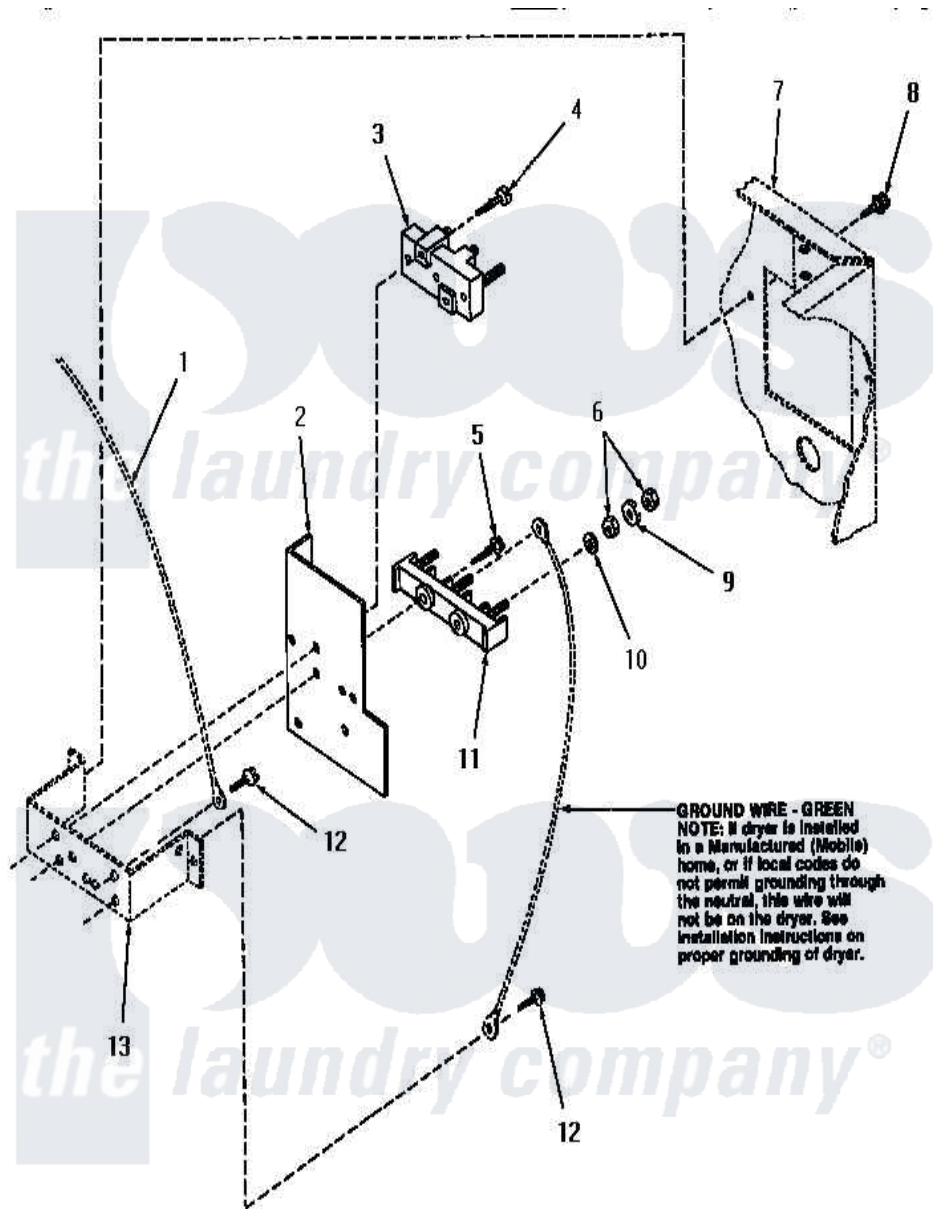

Amana HE6430 12 - TERMINAL BLOCK

Amana Residential Amana HE6430 Washer Parts Parts Diagram 12 - TERMINAL BLOCK
 Click on the part number to view part

Item	Original Part Number	Replaced By	Status	Part Description
1	Y00000000		Not Available	SEE NOTE GROUND WIRE, GREEN
2	56087			Shield, Terminal Block
3	50854	33001244		Block, Terminal
4	Q6535		Not Available	SCREW, 10B-16 X 3/4 ROU
5	56131		Not Available	SCREW, 10BT X 1 TAPPING
6	Q6163		Not Available	NUT
7	Y00000000		Not Available	SEE NOTE CABINET
8	25723	27001200		Screw
9	51474		Not Available	WASHER, 13/64IDX1/2ODX.
10	56552		Not Available	LOCKWASHER
11	58555		Not Available	TERMINAL BLOCK
12	51784		Not Available	SCREW, 10B-16 X 1/2 HEX
13	Y00000000		Not Available	SEE NOTE TERMINAL BLOCK BRACKET