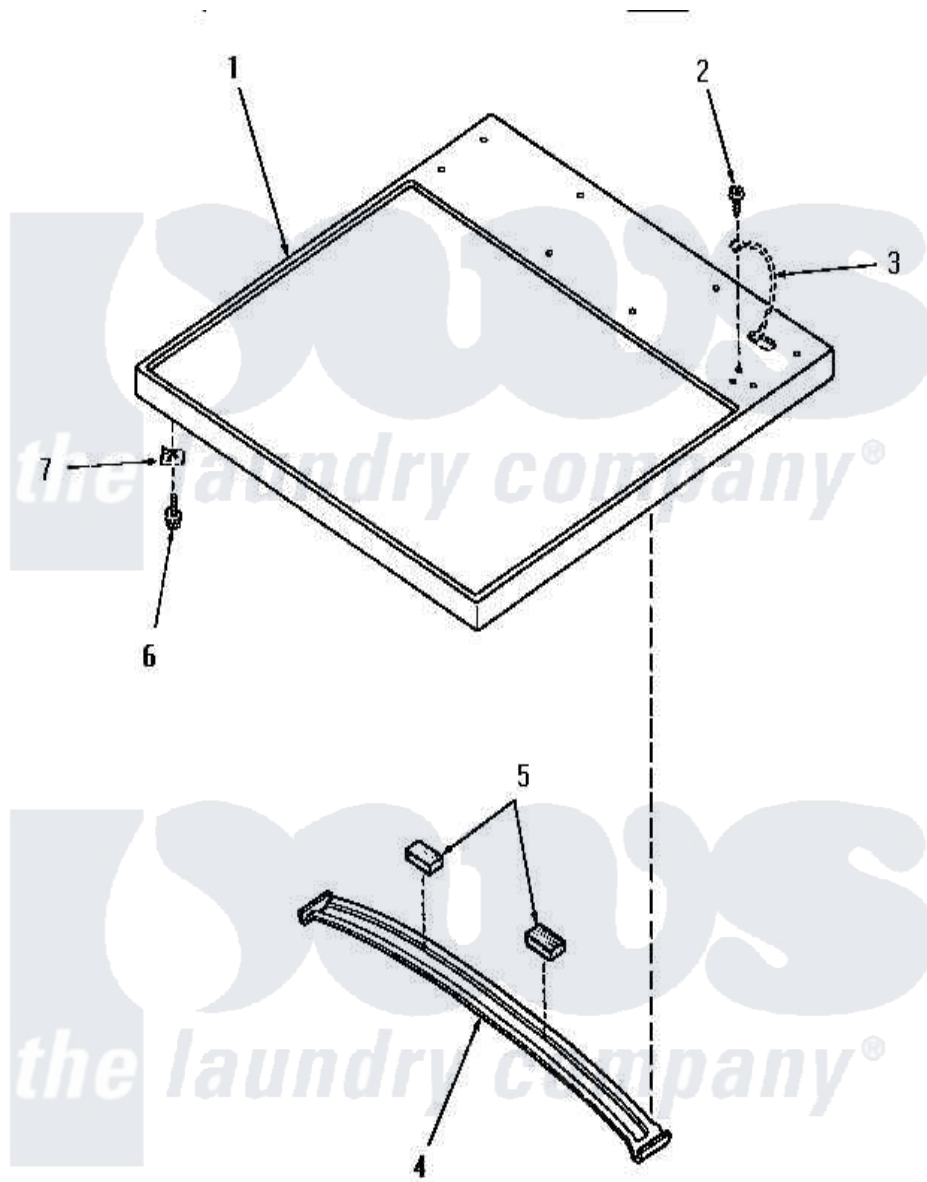

Amana HE6434 01 - CABINET TOP

Amana Residential Amana HE6434 Washer Parts Parts Diagram 01 - CABINET TOP
 Click on the part number to view part

Item	Original Part Number	Replaced By	Status	Part Description
1	57066H			Assembly, Top Panel-Domesti
"	57066W		Not Available	ASSY, TOP PANEL- DOMESTIxREPLACE
"	57066L		Not Available	ASSY, TOP PANEL-DOMESTI
"	57066K		Not Available	CABINET TOP, COFFEE
"	57066A		Not Available	CABONET TOP, AVOCADO
2	51784		Not Available	SCREW, 10B-16 X 1/2 HEX
3	Y00000000		Not Available	SEE NOTE GROUND WIRE, GREEN
4	56213		Not Available	TOP BRACE
5	56968		Not Available	PAD, FELT-ADHESIVE BACK
6	23008			Screw, 10-24 X 3/4 Sems
7	20249	36020		Nut-10-24