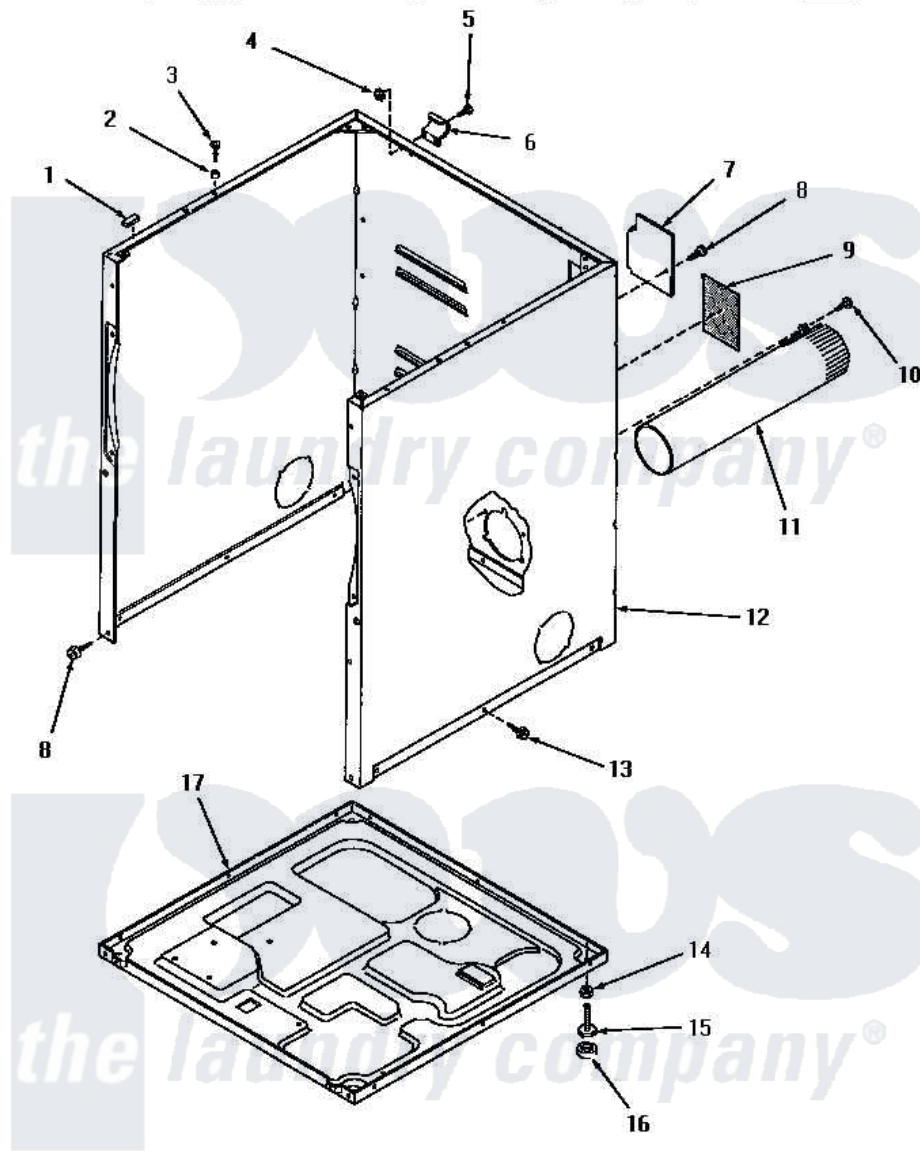

Amana HE6434 02 - CABINET, EXHAUST DUCT & BASE

CABINET, EXHAUST DUCT AND BASE

Amana [Residential Amana HE6434 Washer Parts](#) Parts Diagram 02 - CABINET, EXHAUST DUCT & BASE
 Click on the part number to view part

Item	Original Part Number	Replaced By	Status	Part Description
1	Y56128			Pad, Bumper
2	56079	505187		Locator, Panel
3	56086	Y014874		Screw, Idler Arm And Sleeve
4	23951	M0282009		Nut
5	25723	27001200		Screw
"	Y90576		Not Available	HEX HEAD SCREW
6	56043		Not Available	HINGE, TOP
7	56044	60821		Access Cover
8	25723	27001200		Screw
9	Y0056941		Not Available	AIR DIFFUSER
10	25724		Not Available	HEX HEAD SCREW
11	56118		Not Available	ASSY, EXHAUST DUCT
12	57070A		Not Available	CABINET, AVOCADO
"	57070H		Not Available	ASSY, DRYER CABINET
"	57070K		Not Available	CABINET, COFFEE
"	57070L		Not Available	CABINET, ALMOND

"	57070W		Not Available	CABINET, WHITE
13	51784		Not Available	SCREW, 10B-16 X 1/2 HEX
14	20274	62739		Nut, Lock
15	Y52696	Y305086		Adjustable Leg And Nut
16	70282	Y314137		Foot, Rubber
17	56074			Base