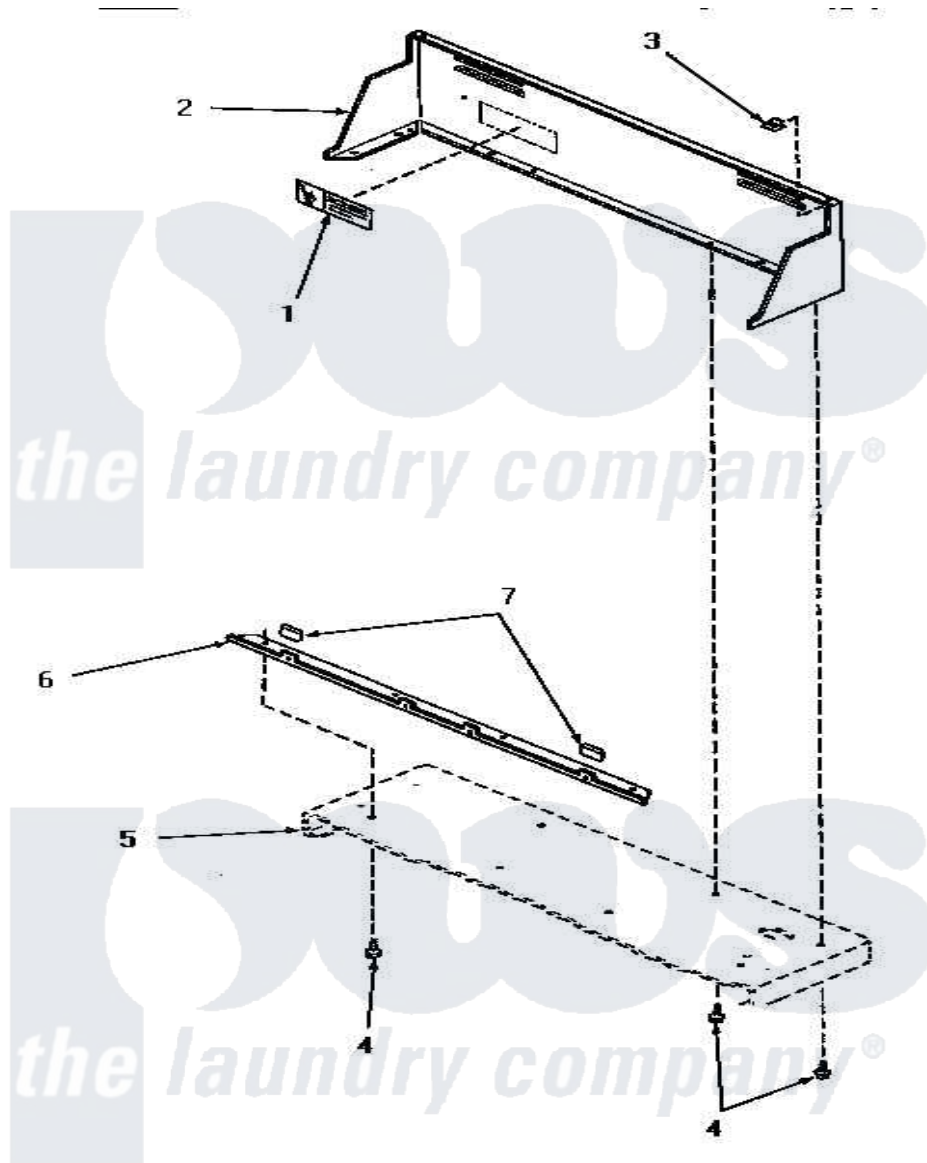

Amana HE6434 03 - CONTROL HOOD

CONTROL HOOD

Amana [Residential Amana HE6434 Washer Parts](#) Parts Diagram 03 - CONTROL HOOD

[Click on the part number to view part](#)

Item	Original Part Number	Replaced By	Status	Part Description
1	24903		Not Available	STICKER,DISCONNECT POW
2	56014W		Not Available	CONTROL HOOD, WHITE
"	56014L		Not Available	CONTROL HOOD, ALMOND
"	56014K		Not Available	CONTROL HOOD, COFFEE
"	56014H		Not Available	CONTROL HOOD, HARVEST GOLD
"	56014A		Not Available	CONTROL HOOD, AVOCADO
3	24522			Nut, Speed-8ab-18 C1995
4	55985	W10116760		Screw
5	Y00000000		Not Available	SEE NOTE CABINET TOP
6	56070		Not Available	ANGLE,MOUNTING-CONTROL
7	24859		Not Available	SLEEVE,SUPPORT ANGLE