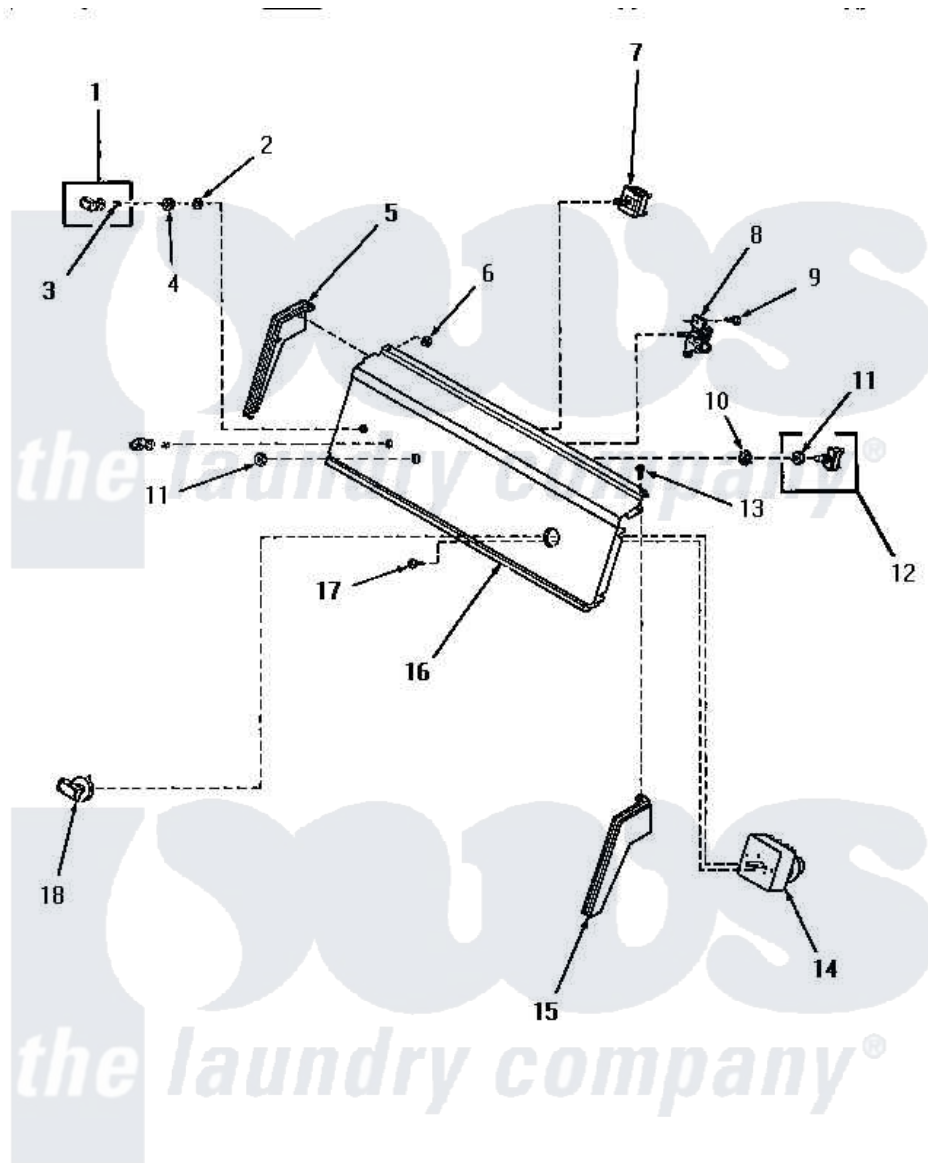

Amana HE6434 04 - CONTROL PANEL & CONTROLS

CONTROL PANEL AND CONTROLS

Amana [Residential Amana HE6434 Washer Parts](#) Parts Diagram 04 - CONTROL PANEL & CONTROLS
 Click on the part number to view part

Item	Original Part Number	Replaced By	Status	Part Description
1	27379		Not Available	ASSY,KNOB-SWITCH
2	91176			Lockwasher, 3/8 Intshkp
3	10519		Not Available	RETAINER
4	24205			Nut, Knurled 3/8-24
5	25124		Not Available	CONTROL HOOD END, LEFT
6	25126	5303284616		Clip
7	52624	58813P		Switch W/Instructions
8	53516		Not Available	BUZZER
9	55985	W10116760		Screw
10	25820		Not Available	LOCKWASHER,1/2 INT SHK
11	52947			Nut, Hex 15/32-32
12	55882	55882P		Assembly- Switch
13	25232		Not Available	SCREW,8AB-18X7/8 OVAL
14	53466		Not Available	TIMER
15	25123		Not Available	CONTROL HOOD END, RIGHT
16	Y0057133		Not Available	COVER, WIRING