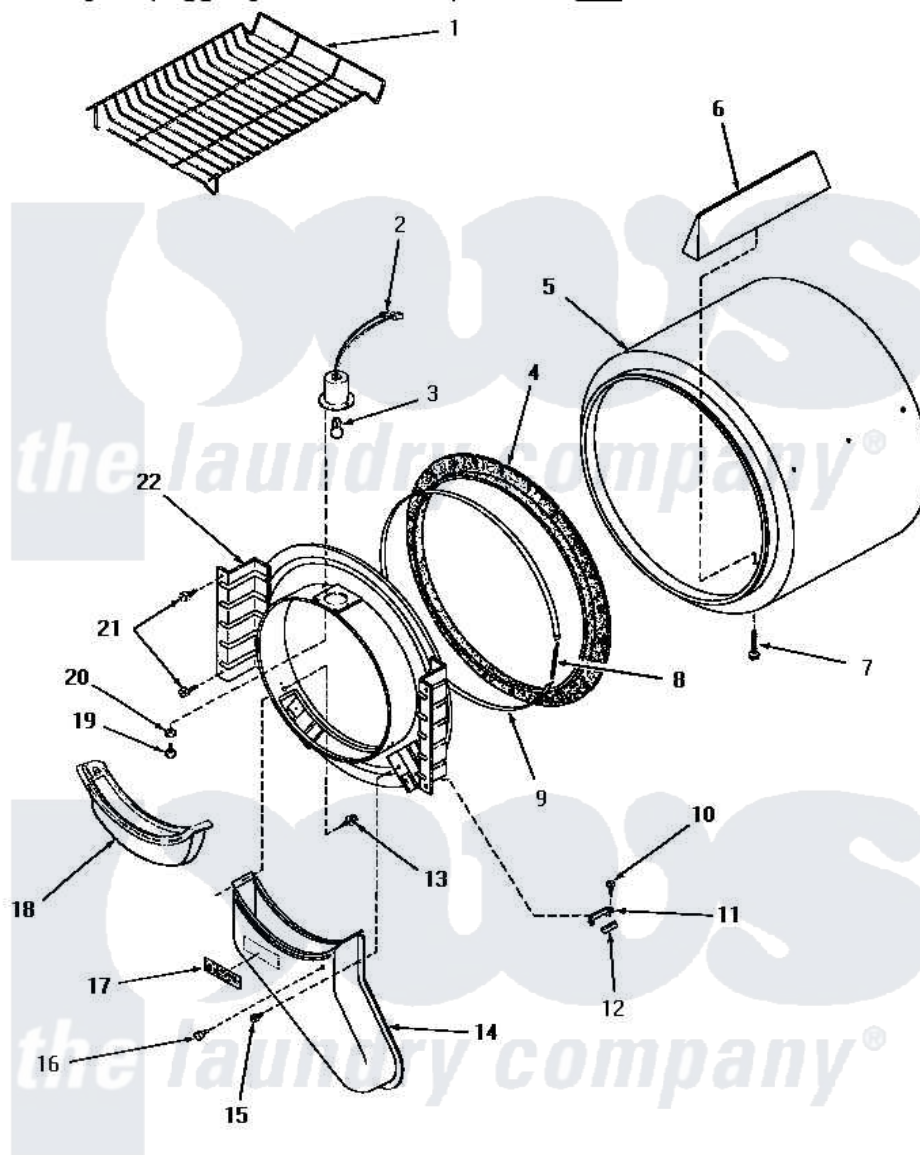

# Amana HE6434 06 - FR BLKHD, AIR DUCT, FELT SEAL & CYLINDER

## FRONT BULKHEAD, AIR DUCT, FELT SEAL AND CYLINDER

Amana [Residential Amana HE6434 Washer Parts](#) Parts Diagram 06 - FR BLKHD, AIR DUCT, FELT SEAL & CYLINDER  
 Click on the part number to view part

Item	Original Part Number	Replaced By	Status	Part Description
1	58846		Not Available	RACK, DRYING
3	Y54608	<a href="#">31001575</a>		Bulb, Cylinder Light
4	<a href="#">56088</a>			Assembly, Seal
5	56175		Not Available	ASSY, CYLINDER PACK
6	56013		Not Available	BAFFLE, CYLINDER-SHORT-
7	56131		Not Available	SCREW, 10BT X 1 TAPPING
8	<a href="#">52310</a>			Spring
9	Y56090		Not Available	SEAL STRAP
10	23222	<a href="#">3177991</a>		Screw
11	56053	<a href="#">61448</a>		Glide, Cylinder-Rulon F
"	57005	<a href="#">61448</a>		Glide, Cylinder-Rulon F
12	56058	<a href="#">510189</a>		Pad Felt
13	23628	<a href="#">489464</a>		Screw
14	56027		Not Available	AIR DUCT
15	25724		Not Available	HEX HEAD SCREW
16	56938		Not Available	BUMPER

17	24903	Not Available	STICKER,DISCONNECT POW
18	57024	<a href="#">61376P</a>	Filter, Lint-White W/Inst.
19	22145	Not Available	SCREW,6Z-20X 3/8 SS RD
20	51345	Not Available	LOCKWASHER
21	25723	<a href="#">27001200</a>	Screw
22	Y0056154	Not Available	RELAY