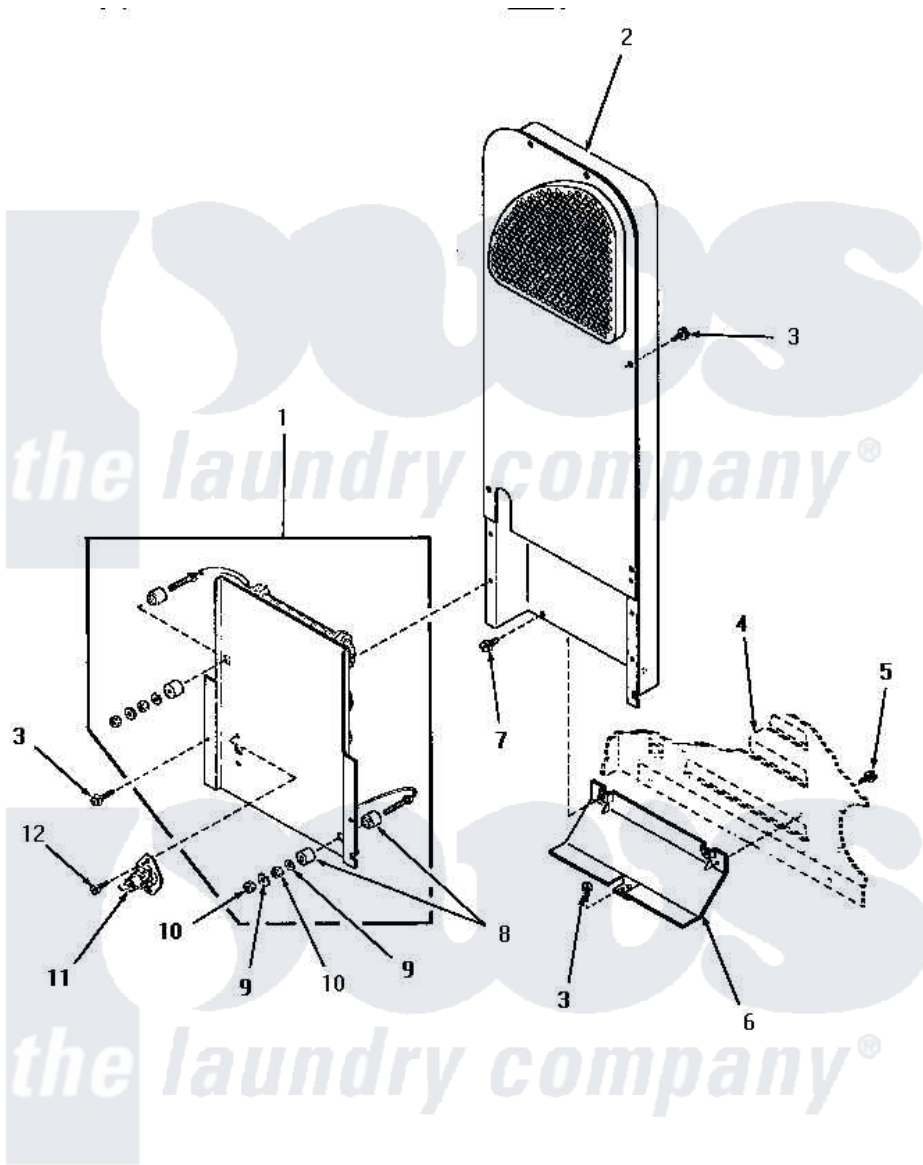

Amana HE6434 07 - HEATER BOX

HEATER BOX (Electric Models)

Amana [Residential Amana HE6434 Washer Parts](#) Parts Diagram 07 - HEATER BOX

[Click on the part number to view part](#)

Item	Original Part Number	Replaced By	Status	Part Description
1	56179	61927		Heater Assembly
"	Y56176	61928		Heater Assembly 208V
"	56047	61927		Heater Assembly
2	56029	503605		Assembly, Heater Duct
3	56264	27001200		Screw
4	Y00000000		Not Available	SEE NOTE CABINET
5	25723	27001200		Screw
6	58048		Not Available	HEAT SHIELD
7	51780	3390631		Screw, 10-16 X 3/8
8	57408			Insulator
9	56552		Not Available	LOCKWASHER
10	56563		Not Available	HEX NUT No.10-32 NICKEL
11	56082			Thermostat, Limit
12	23222	3177991		Screw