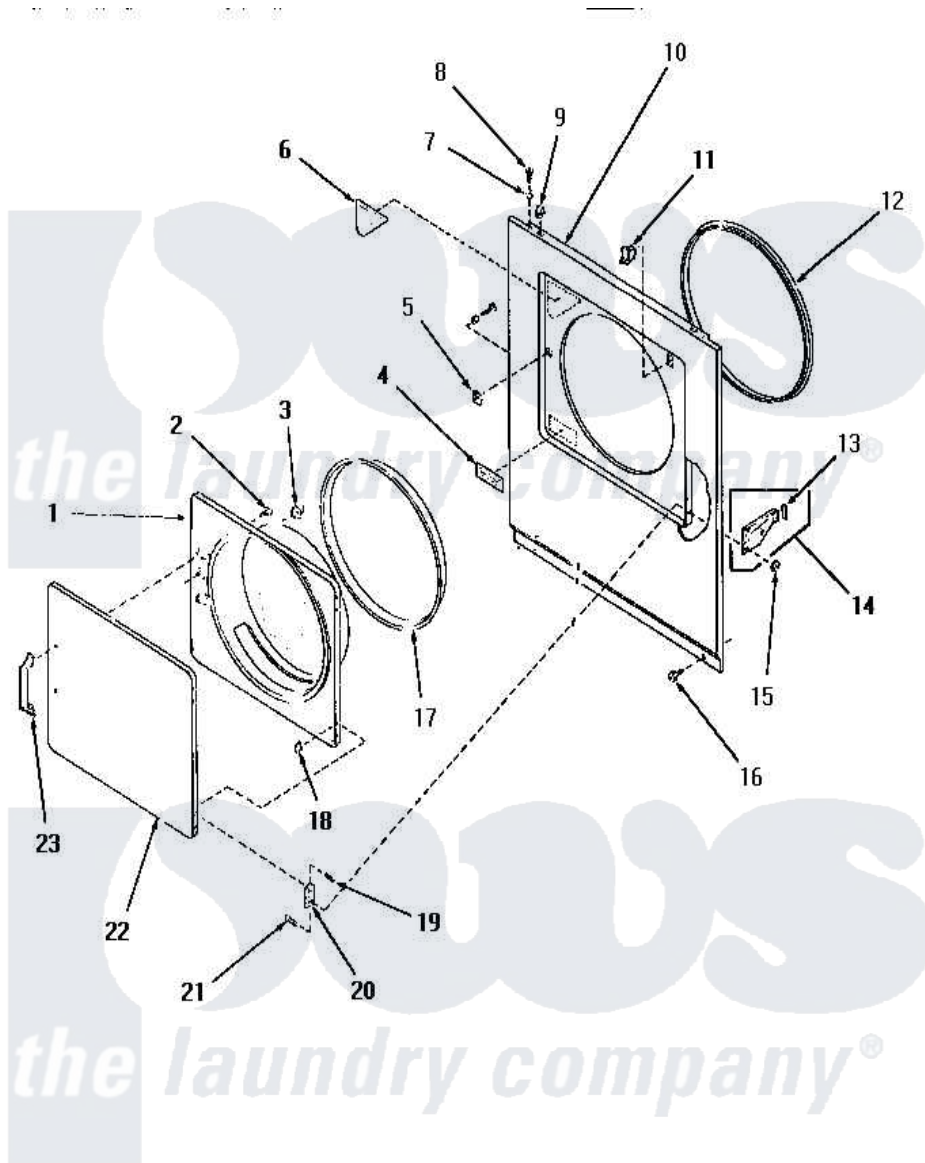

Amana HE6434 08 - LOADING DOOR, FRONT PANEL & SEALS

LOADING DOOR, FRONT PANEL AND SEALS

Amana [Residential Amana HE6434 Washer Parts](#) Parts Diagram 08 - LOADING DOOR, FRONT PANEL & SEALS
 Click on the part number to view part

Item	Original Part Number	Replaced By	Status	Part Description
1	56018	62152P		Liner
2	52150	489464		Screw
3	54661	LA-1003		Door Catch Kit
4	57286		Not Available	LABEL, DRYER DOOR
5	54660	LA-1003		Door Catch Kit
6	55398		Not Available	LABEL, DRYER DOOR xREPLACE
7	56079	505187		Locator, Panel
8	56086	Y014874		Screw, Idler Arm And Sleeve
9	56080	22001650		Fastener, Spring
10	56051W		Not Available	FRONT PANEL, WHITE
"	56051A		Not Available	FRONT PANEL, AVOCADO
"	56051L		Not Available	FRONT PANEL, ALMOND
"	56051K		Not Available	FRONT PANEL, COFFEE
"	56051H		Not Available	FRONT PANEL, HARVEST GOLD
11	56052	W10169313		Switch-Dor

12	56091	Y61380		Seal, Front Panel
13	Y56128			Pad, Bumper
14	0056129		Not Available	MANIFOLD PNL
15	51236	488130		Nut
16	58637	27001200		Screw
17	56163	61379P		Door Seal
18	23407			Nut, Speed-8A Tinn C15
19	52864	500226		Screw, 8b-16 x 5/8 Tap
20	56045			Hinge
21	22649			Screw, 8-32 X 13/32 FI
22	56021L		Not Available	OUTER DOOR PANEL, ALMOND
"	56021W		Not Available	OUTER DOOR PANEL, WHITE
"	56021A		Not Available	OUTER DOOR PANEL, AVOCADO
"	56021H		Not Available	OUTER DOOR PANEL, HARVEST GOLD
"	56021K		Not Available	OUTER DOOR PANEL, COFFEE
23	54068	61925		Pull Door Commercial Black