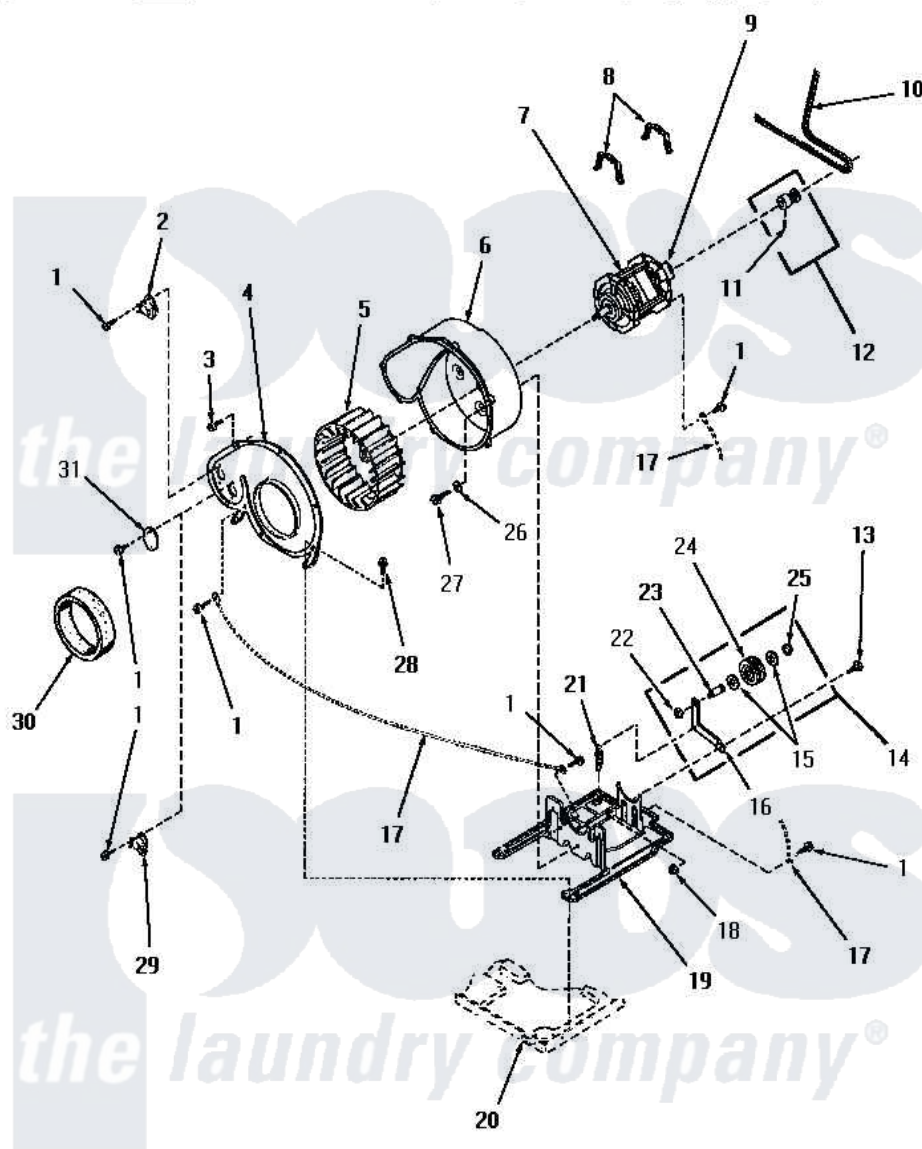

# Amana HE6434 09 - MOTOR, EXHAUST FAN & BELT

## MOTOR, EXHAUST FAN AND BELT

Amana [Residential Amana HE6434 Washer Parts](#) Parts Diagram 09 - MOTOR, EXHAUST FAN & BELT

[Click on the part number to view part](#)

Item	Original Part Number	Replaced By	Status	Part Description
1	23222	<a href="#">3177991</a>		Screw
2	<a href="#">56410</a>			Thermostat
3	23962	<a href="#">W10116760</a>		Screw
4	56059		Not Available	EXHAUST FAN IMPELLER
5	56000	<a href="#">510139P</a>		Assembly Blower Fan Package
6	<a href="#">56020</a>			Housing, Blower
7	56075	<a href="#">915P3</a>		Motor-Drive
"	Y58044	<a href="#">915P3</a>		Motor-Drive
8	Y58047	<a href="#">660658</a>		Clamp, Motor Mounting 343481 685441
9	53249		Not Available	SWITCH
"	53226		Not Available	SWITCH,MOTOR
10	56095	<a href="#">56095P</a>		Belt Cylinder Package
11	52906		Not Available	SETSCREW
12	56133	<a href="#">56062P</a>		Kit-Motor
13	<a href="#">52567</a>			Bolt, Shoulder

"	56587		Not Available	SCREW, 1/4-20 HEX HD SH
14	Y56170	<a href="#">56170P</a>		Assembly- Idle
15	<a href="#">52549</a>			Washer, 501 ID X3/4 Odx
16	56057		Not Available	LEVER, IDLER
17	Y00000000		Not Available	SEE NOTE GROUND WIRE, GREEN
18	52566	<a href="#">27001225</a>		Nut, Jam Mid Lock 1/4-20
19	Y58045	<a href="#">503613</a>		Mount, Motor
20	Y00000000		Not Available	SEE NOTE BASE
21	<a href="#">56076</a>			Spring, Idler
22	56156	<a href="#">358160</a>		Nut
23	<a href="#">56461</a>			Shaft
24	<a href="#">Y54414</a>			Assembly, Wheel And Bearing
25	<a href="#">23748</a>			Ring, Retaining
26	20492	<a href="#">M0270504</a>		Washer
27	56264	<a href="#">27001200</a>		Screw
28	25723	<a href="#">27001200</a>		Screw
29	56471		Not Available	THERMOSTAT
"	56081	<a href="#">56081LAL</a>		Ridig Door Stop
30	56065		Not Available	SEAL