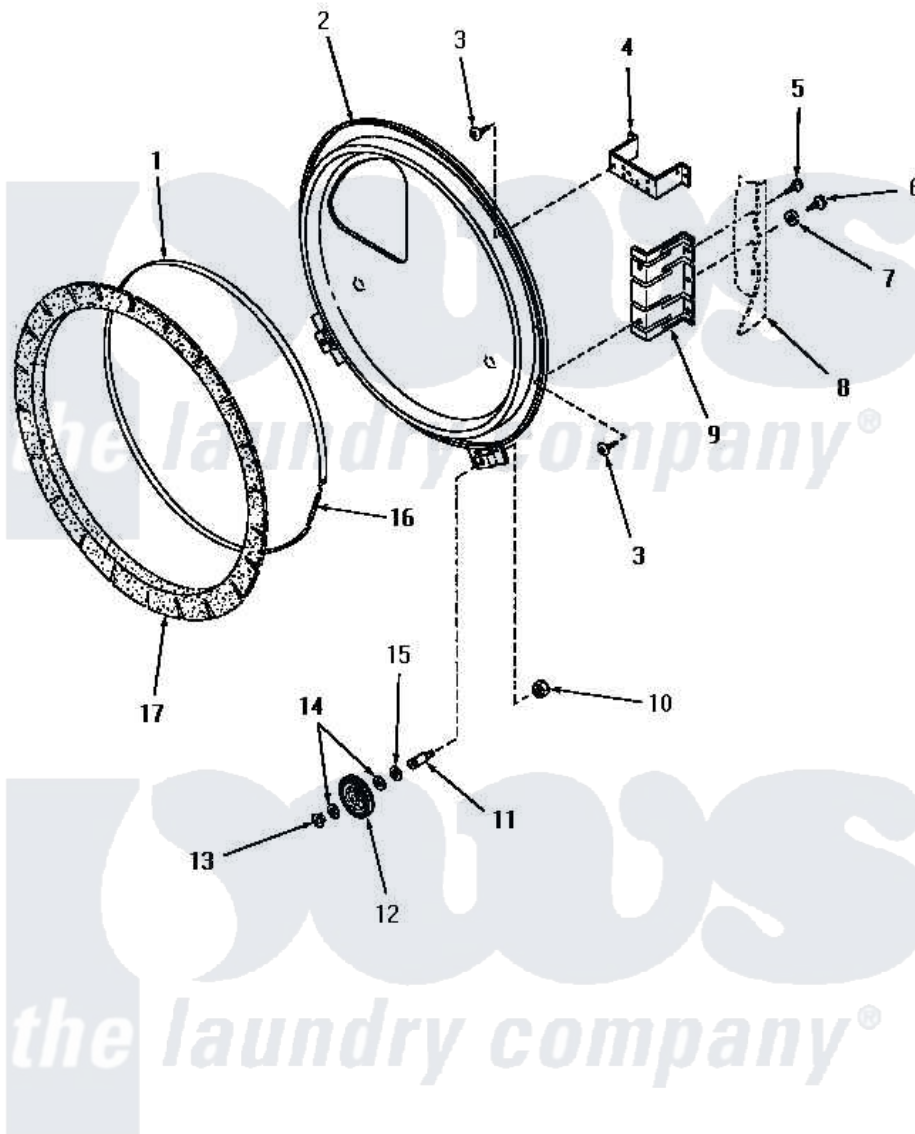

# Amana HE6434 11 - REAR BLKHD, FELT SEAL & CYLINDER ROLLER

## REAR BULKHEAD, FELT SEAL AND CYLINDER ROLLER

Amana [Residential Amana HE6434 Washer Parts](#) Parts Diagram 11 - REAR BLKHD, FELT SEAL & CYLINDER ROLLER

[Click on the part number to view part](#)

Item	Original Part Number	Replaced By	Status	Part Description
1	Y56090		Not Available	SEAL STRAP
2	56540		Not Available	ASSY,REAR BULKHEAD
3	56078	<a href="#">M400664</a>		SCrew Tap Trs Cr Rec 1016AB
4	56048	<a href="#">60823P</a>		Bracket, Terminal Block
5	25723	<a href="#">27001200</a>		Screw
6	<a href="#">52909</a>			Screw, 10B-16 X 1/2 HeX
7	51474		Not Available	WASHER,13/64IDX1/2ODX.
8	Y00000000		Not Available	SEE NOTE CABINET
9	56055		Not Available	BRACKET,BULKHEAD-REAR
10	56156	<a href="#">358160</a>		Nut
11	<a href="#">56461</a>			Shaft
12	56457	<a href="#">62649P</a>		Roller- CY
13	<a href="#">23748</a>			Ring, Retaining
14	<a href="#">52549</a>			Washer, 501 ID X3/4 Odx
15	23886		Not Available	WASHER,.578IDX1.25ODX1