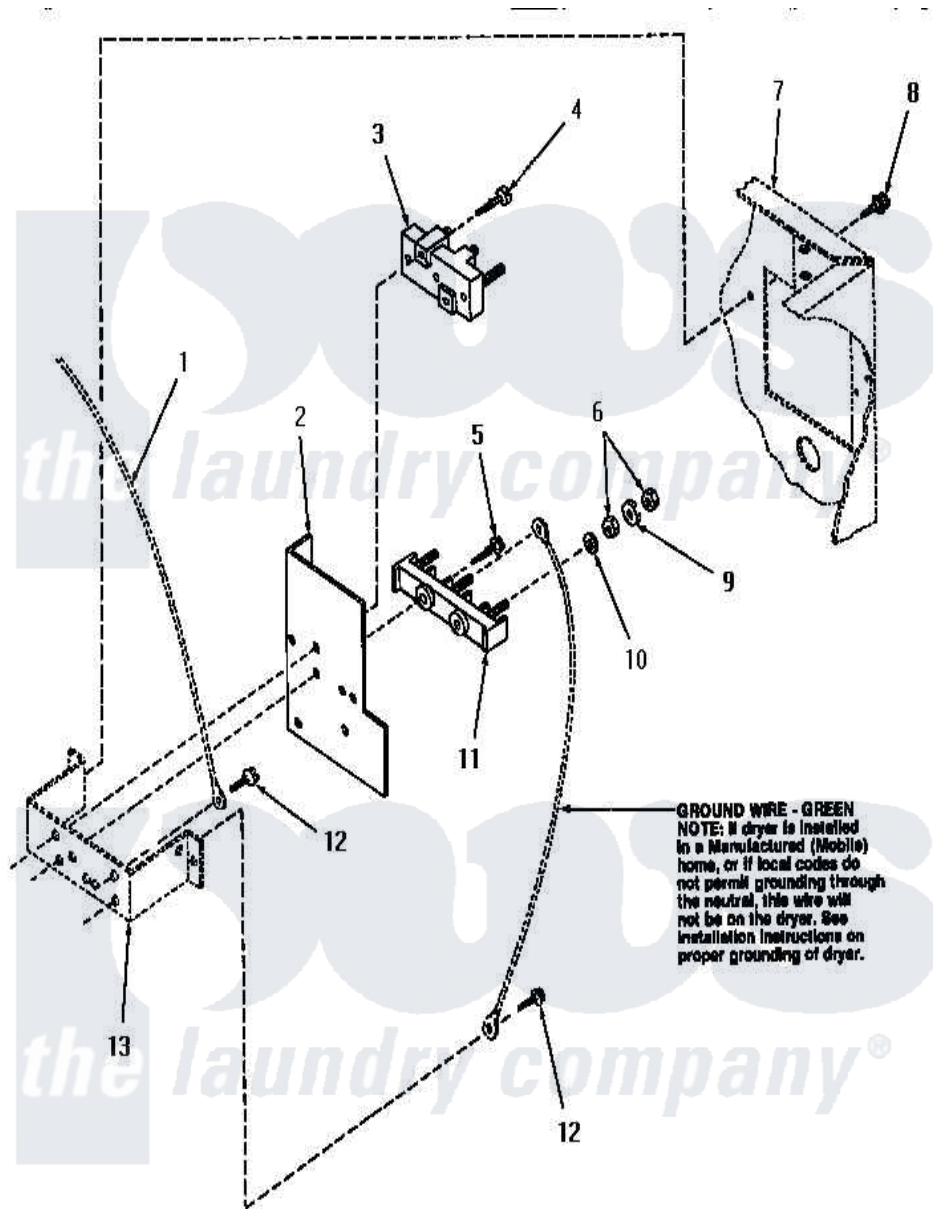

# Amana HE6434 12 - TERMINAL BLOCK

Amana Residential Amana HE6434 Washer Parts Parts Diagram 12 - TERMINAL BLOCK  
 Click on the part number to view part

Item	Original Part Number	Replaced By	Status	Part Description
1	Y00000000		Not Available	SEE NOTE GROUND WIRE, GREEN
2	<a href="#">56087</a>			Shield, Terminal Block
3	50854	<a href="#">33001244</a>		Block, Terminal
4	Q6535		Not Available	SCREW, 10B-16 X 3/4 ROU
5	56131		Not Available	SCREW, 10BT X 1 TAPPING
6	Q6163		Not Available	NUT
7	Y00000000		Not Available	SEE NOTE CABINET
8	25723	<a href="#">27001200</a>		Screw
9	51474		Not Available	WASHER, 13/64IDX1/2ODX.
10	56552		Not Available	LOCKWASHER
11	58555		Not Available	TERMINAL BLOCK
12	51784		Not Available	SCREW, 10B-16 X 1/2 HEX
13	Y00000000		Not Available	SEE NOTE TERMINAL BLOCK BRACKET