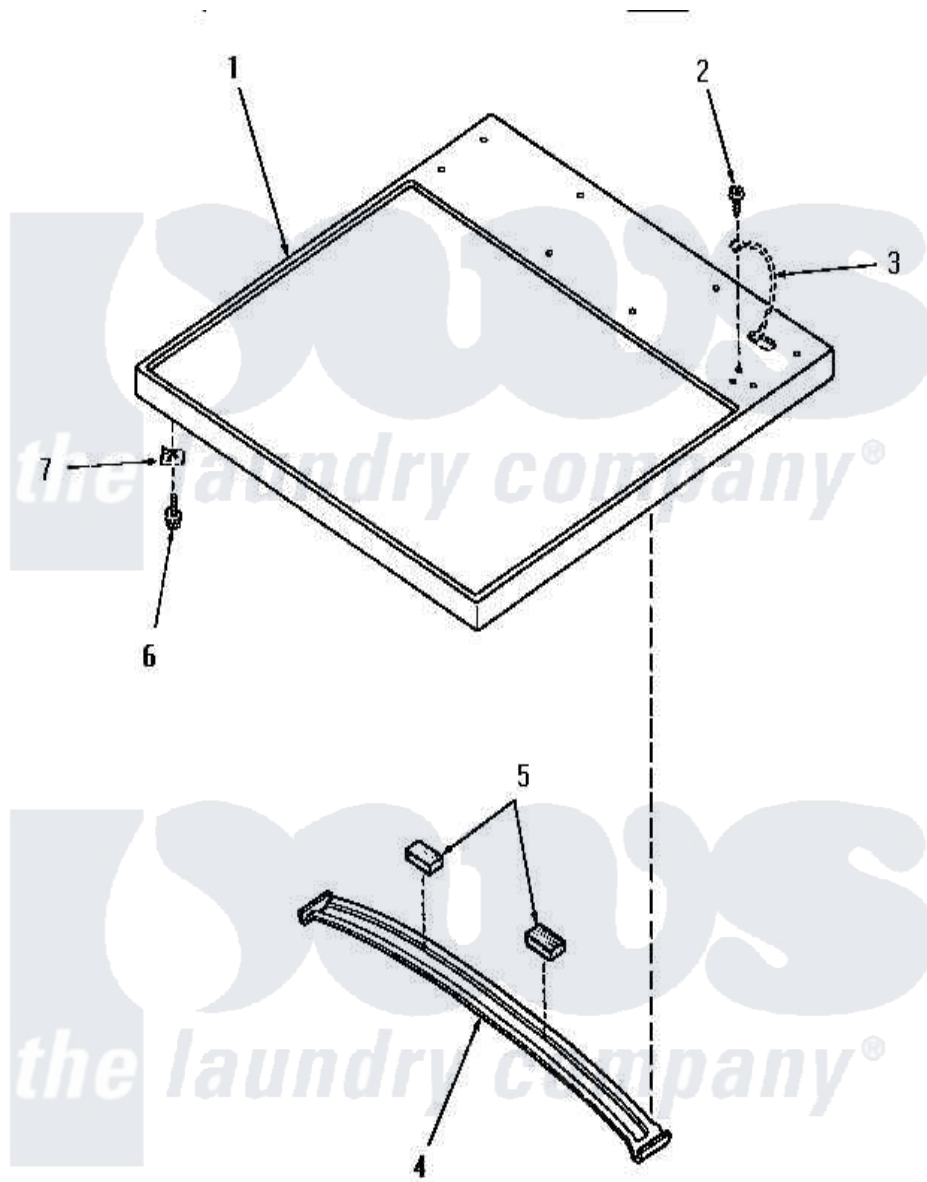

Amana HE6650 01 - CABINET TOP

Amana Residential Amana HE6650 Washer Parts Parts Diagram 01 - CABINET TOP
 Click on the part number to view part

Item	Original Part Number	Replaced By	Status	Part Description
1	56097W		Not Available	CABINET TOP, WHITE
"	56097L		Not Available	CABINET TOP, ALMOND
"	56097K		Not Available	CABINET TOP, COFFEE
"	56097A		Not Available	CABINET TOP, AVOCADO
"	56097H		Not Available	CABINET TOP, HARVEST GOLD
2	51784		Not Available	SCREW, 10B-16 X 1/2 HEX
3	Y00000000		Not Available	SEE NOTE GROUND WIRE, GREEN
4	56213		Not Available	TOP BRACE
5	56968		Not Available	PAD, FELT-ADHESIVE BACK
6	23008			Screw, 10-24 X 3/4 Sems
7	20249	36020		Nut-10-24