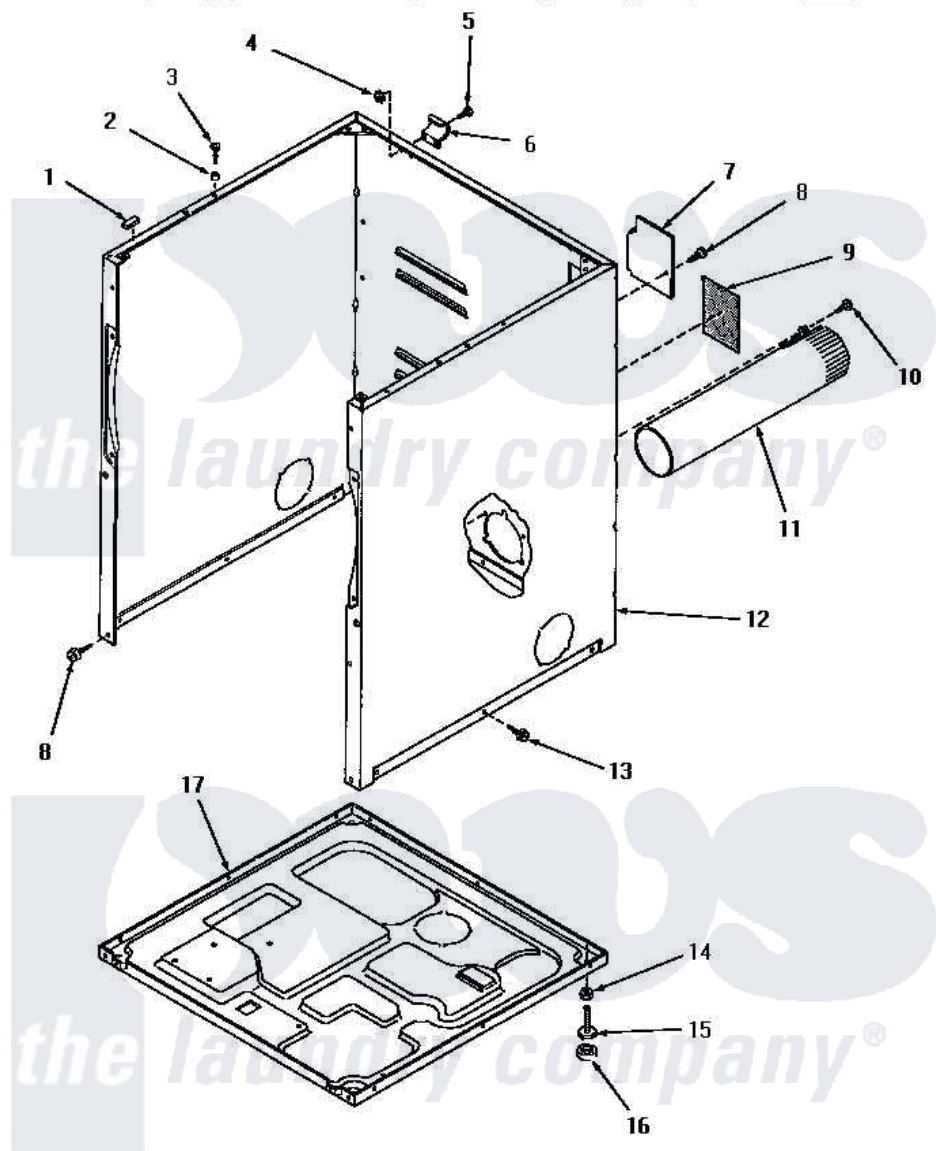

# Amana HE6650 02 - CABINET, EXHAUST DUCT & BASE

## CABINET, EXHAUST DUCT AND BASE

Amana [Residential Amana HE6650 Washer Parts](#) Parts Diagram 02 - CABINET, EXHAUST DUCT & BASE  
 Click on the part number to view part

Item	Original Part Number	Replaced By	Status	Part Description
1	<a href="#">Y56128</a>			Pad, Bumper
2	56079	<a href="#">505187</a>		Locator, Panel
3	56086	<a href="#">Y014874</a>		Screw, Idler Arm And Sleeve
4	23951	<a href="#">M0282009</a>		Nut
5	25723	<a href="#">27001200</a>		Screw
"	Y90576		Not Available	HEX HEAD SCREW
6	56043		Not Available	HINGE, TOP
7	56044	<a href="#">60821</a>		Access Cover
8	25723	<a href="#">27001200</a>		Screw
9	Y0056941		Not Available	AIR DIFFUSER
10	25724		Not Available	HEX HEAD SCREW
11	56118		Not Available	ASSY, EXHAUST DUCT
12	57070A		Not Available	CABINET, AVOCADO
"	57070H		Not Available	ASSY, DRYER CABINET
"	57070K		Not Available	CABINET, COFFEE
"	57070L		Not Available	CABINET, ALMOND

"	57070W		Not Available	CABINET, WHITE
13	51784		Not Available	SCREW, 10B-16 X 1/2 HEX
14	20274	<a href="#">62739</a>		Nut, Lock
15	Y52696	<a href="#">Y305086</a>		Adjustable Leg And Nut
16	70282	<a href="#">Y314137</a>		Foot, Rubber
17	<a href="#">56074</a>			Base