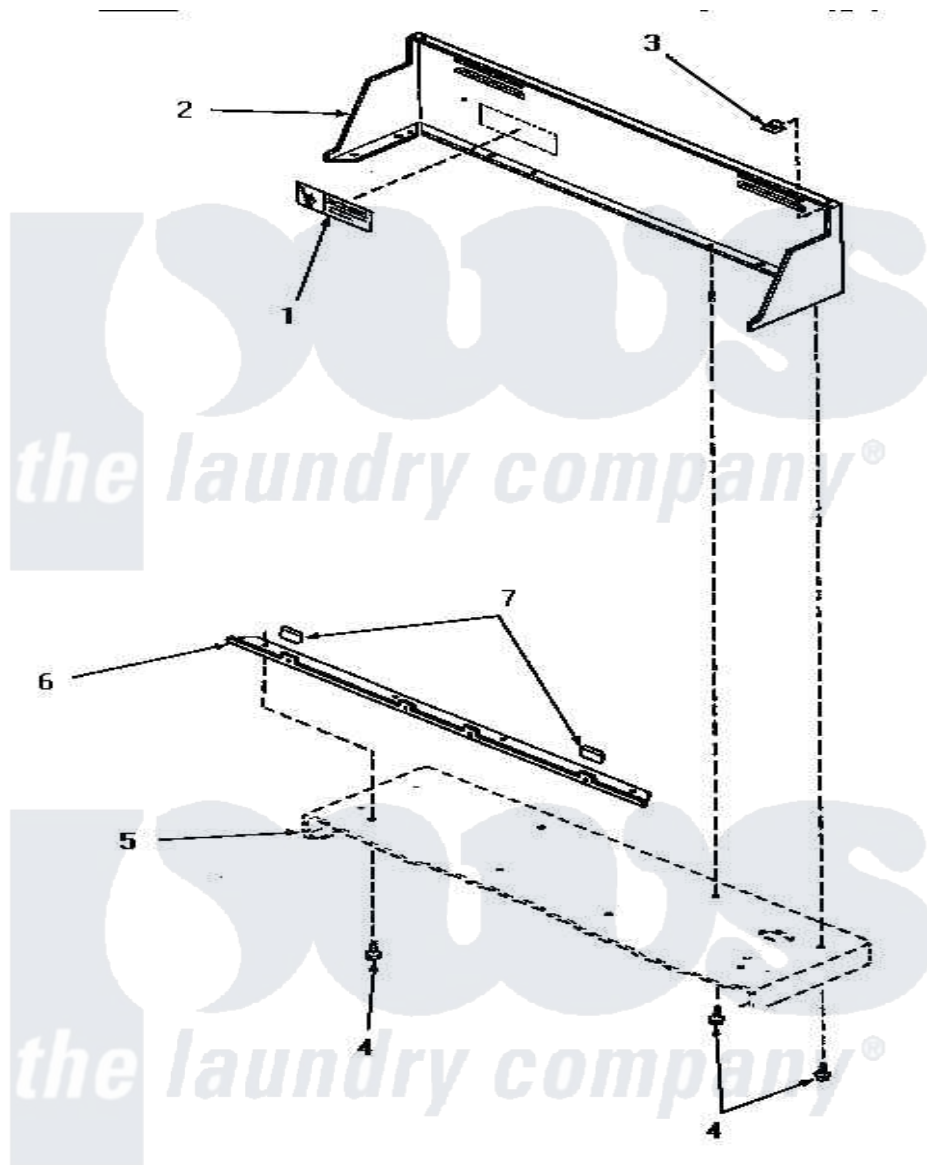

# Amana HE6650 03 - CONTROL HOOD

## CONTROL HOOD

Amana [Residential Amana HE6650 Washer Parts](#) Parts Diagram 03 - CONTROL HOOD

[Click on the part number to view part](#)

Item	Original Part Number	Replaced By	Status	Part Description
1	24903		Not Available	STICKER,DISCONNECT POW
2	56014W		Not Available	CONTROL HOOD, WHITE
"	56014L		Not Available	CONTROL HOOD, ALMOND
"	56014K		Not Available	CONTROL HOOD, COFFEE
"	56014H		Not Available	CONTROL HOOD, HARVEST GOLD
"	56014A		Not Available	CONTROL HOOD, AVOCADO
3	<a href="#">24522</a>			Nut, Speed-8ab-18 C1995
4	55985	<a href="#">W10116760</a>		Screw
5	Y00000000		Not Available	SEE NOTE CABINET TOP
6	56070		Not Available	ANGLE,MOUNTING-CONTROL
7	24859		Not Available	SLEEVE,SUPPORT ANGLE