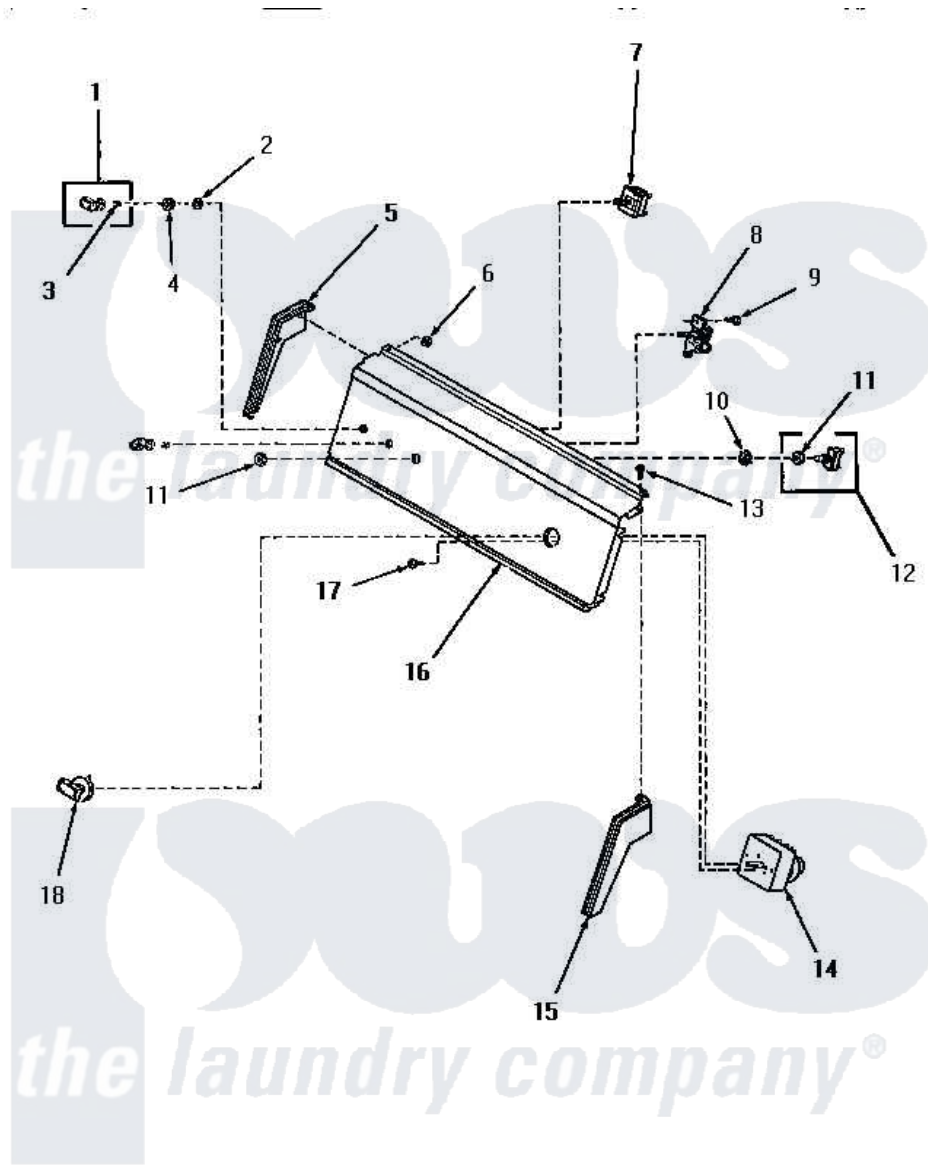

Amana HE6650 04 - CONTROL PANEL & CONTROLS

CONTROL PANEL AND CONTROLS

Amana [Residential Amana HE6650 Washer Parts](#) Parts Diagram 04 - CONTROL PANEL & CONTROLS
 Click on the part number to view part

Item	Original Part Number	Replaced By	Status	Part Description
1	27379		Not Available	ASSY,KNOB-SWITCH
2	91176			Lockwasher, 3/8 Intshkp
3	10519		Not Available	RETAINER
4	24205			Nut, Knurled 3/8-24
5	25124		Not Available	CONTROL HOOD END, LEFT
6	25126	5303284616		Clip
7	52623	58032		Switch
8	53516		Not Available	BUZZER
9	55985	W10116760		Screw
10	25820		Not Available	LOCKWASHER,1/2 INT SHK
11	52947			Nut, Hex 15/32-32
12	55882	55882P		Assembly- Switch
13	25232		Not Available	SCREW,8AB-18X7/8 OVAL
14	56260		Not Available	TIMER
15	25123		Not Available	CONTROL HOOD END, RIGHT
16	Y0056511		Not Available	SCREW