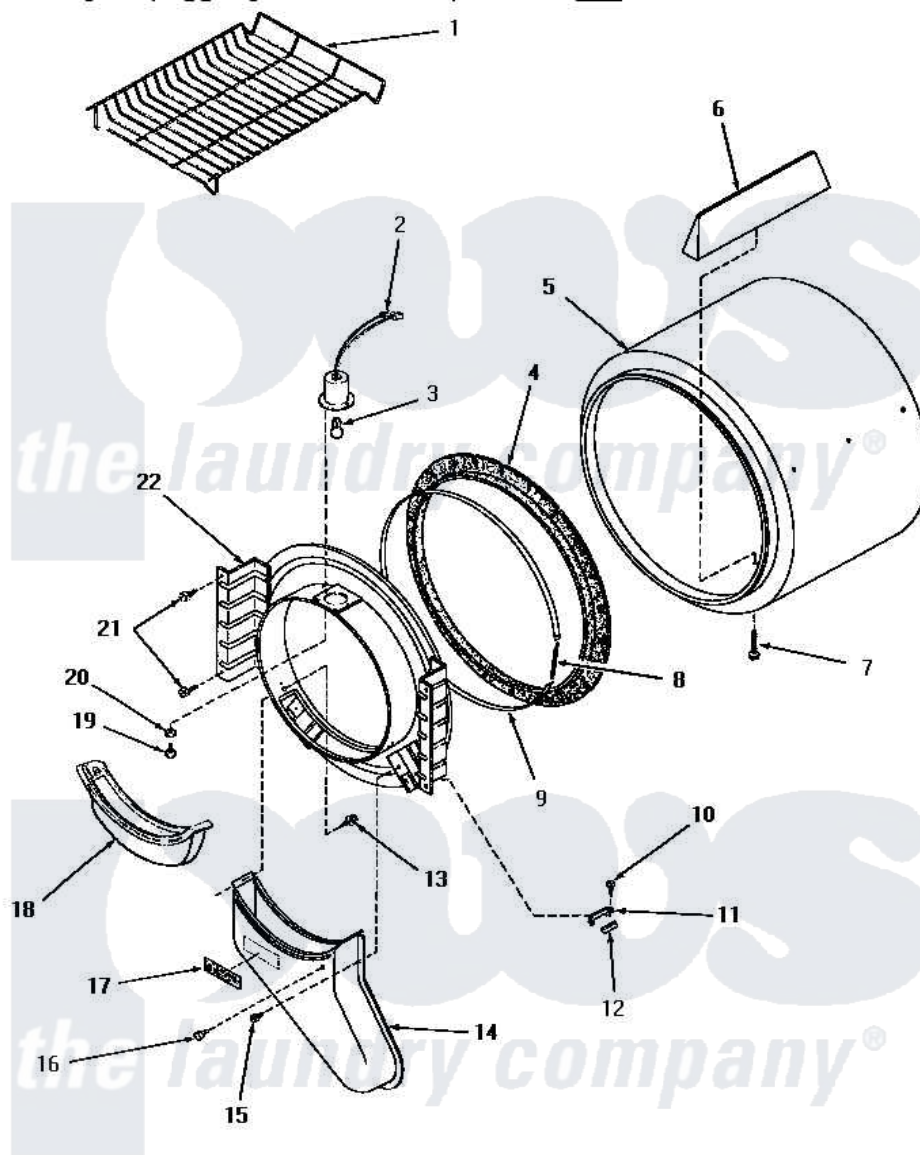

# Amana HE6650 06 - FR BLKHD, AIR DUCT, FELT SEAL & CYLINDER

## FRONT BULKHEAD, AIR DUCT, FELT SEAL AND CYLINDER

Amana [Residential Amana HE6650 Washer Parts](#) Parts Diagram 06 - FR BLKHD, AIR DUCT, FELT SEAL & CYLINDER  
 Click on the part number to view part

Item	Original Part Number	Replaced By	Status	Part Description
1	58846		Not Available	RACK, DRYING
3	Y54608	<a href="#">31001575</a>		Bulb, Cylinder Light
4	<a href="#">56088</a>			Assembly, Seal
5	56175		Not Available	ASSY, CYLINDER PACK
6	56013		Not Available	BAFFLE, CYLINDER-SHORT-
7	56131		Not Available	SCREW, 10BT X 1 TAPPING
8	<a href="#">52310</a>			Spring
9	Y56090		Not Available	SEAL STRAP
10	23222	<a href="#">3177991</a>		Screw
11	56053	<a href="#">61448</a>		Glide, Cylinder-Rulon F
"	57005	<a href="#">61448</a>		Glide, Cylinder-Rulon F
12	56058	<a href="#">510189</a>		Pad Felt
13	23628	<a href="#">489464</a>		Screw
14	56027		Not Available	AIR DUCT
15	25724		Not Available	HEX HEAD SCREW
16	56938		Not Available	BUMPER

17	24903	Not Available	STICKER,DISCONNECT POW
18	57024	<a href="#">61376P</a>	Filter, Lint-White W/Inst.
19	22145	Not Available	SCREW,6Z-20X 3/8 SS RD
20	51345	Not Available	LOCKWASHER
21	25723	<a href="#">27001200</a>	Screw
22	Y0056154	Not Available	RELAY