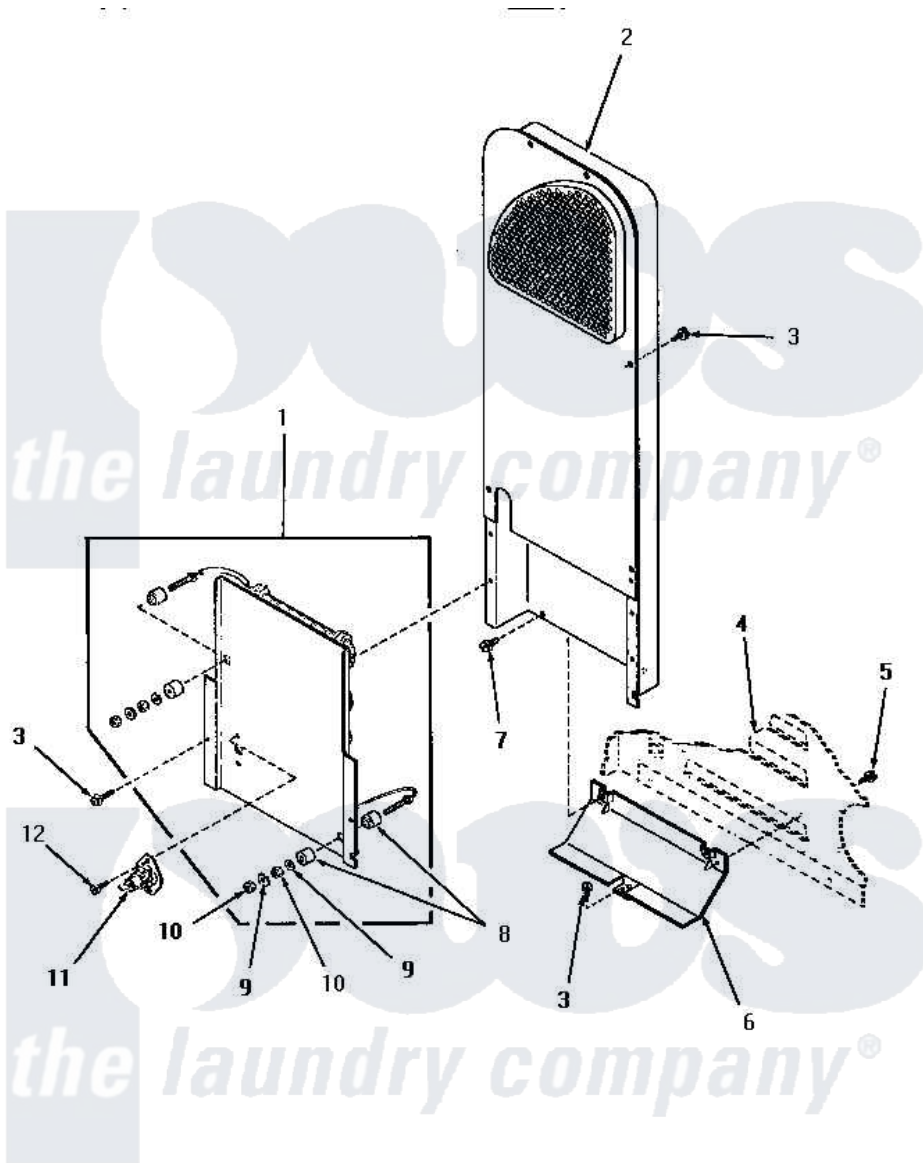

# Amana HE6650 07 - HEATER BOX

## HEATER BOX (Electric Models)

Amana [Residential Amana HE6650 Washer Parts](#) Parts Diagram 07 - HEATER BOX

[Click on the part number to view part](#)

Item	Original Part Number	Replaced By	Status	Part Description
1	56179	<a href="#">61927</a>		Heater Assembly
"	Y56176	<a href="#">61928</a>		Heater Assembly 208V
"	56047	<a href="#">61927</a>		Heater Assembly
2	56029	<a href="#">503605</a>		Assembly, Heater Duct
3	56264	<a href="#">27001200</a>		Screw
4	Y00000000		Not Available	SEE NOTE CABINET
5	25723	<a href="#">27001200</a>		Screw
6	58048		Not Available	HEAT SHIELD
7	51780	<a href="#">3390631</a>		Screw, 10-16 X 3/8
8	<a href="#">57408</a>			Insulator
9	56552		Not Available	LOCKWASHER
10	56563		Not Available	HEX NUT No.10-32 NICKEL
11	<a href="#">56082</a>			Thermostat, Limit
12	23222	<a href="#">3177991</a>		Screw