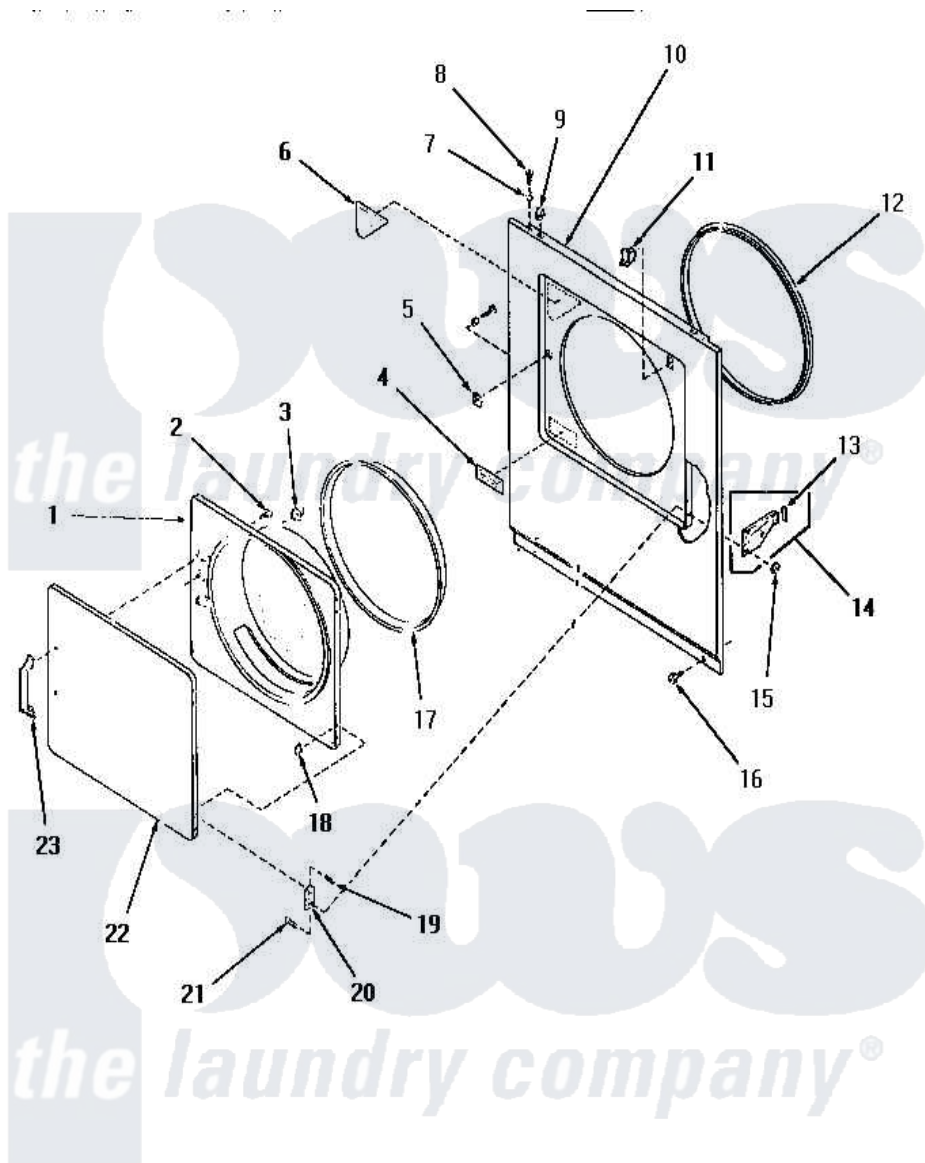

# Amana HE6650 08 - LOADING DOOR, FRONT PANEL & SEALS

## LOADING DOOR, FRONT PANEL AND SEALS

Amana [Residential Amana HE6650 Washer Parts](#) Parts Diagram 08 - LOADING DOOR, FRONT PANEL & SEALS  
 Click on the part number to view part

Item	Original Part Number	Replaced By	Status	Part Description
1	56018	<a href="#">62152P</a>		Liner
2	52150	<a href="#">489464</a>		Screw
3	54661	<a href="#">LA-1003</a>		Door Catch Kit
4	57286		Not Available	LABEL, DRYER DOOR
5	54660	<a href="#">LA-1003</a>		Door Catch Kit
6	55398		Not Available	LABEL, DRYER DOOR xREPLACE
7	56079	<a href="#">505187</a>		Locator, Panel
8	56086	<a href="#">Y014874</a>		Screw, Idler Arm And Sleeve
9	56080	<a href="#">22001650</a>		Fastener, Spring
10	56051W		Not Available	FRONT PANEL, WHITE
"	56051A		Not Available	FRONT PANEL, AVOCADO
"	56051L		Not Available	FRONT PANEL, ALMOND
"	56051K		Not Available	FRONT PANEL, COFFEE
"	56051H		Not Available	FRONT PANEL, HARVEST GOLD
11	56052	<a href="#">W10169313</a>		Switch-Dor

12	56091	<a href="#">Y61380</a>		Seal, Front Panel
13	<a href="#">Y56128</a>			Pad, Bumper
14	0056129		Not Available	MANIFOLD PNL
15	51236	<a href="#">488130</a>		Nut
16	58637	<a href="#">27001200</a>		Screw
17	56163	<a href="#">61379P</a>		Door Seal
18	<a href="#">23407</a>			Nut, Speed-8A Tinn C15
19	52864	<a href="#">500226</a>		Screw, 8b-16 x 5/8 Tap
20	<a href="#">56045</a>			Hinge
21	<a href="#">22649</a>			Screw, 8-32 X 13/32 FI
22	56021L		Not Available	OUTER DOOR PANEL, ALMOND
"	56021W		Not Available	OUTER DOOR PANEL, WHITE
"	56021A		Not Available	OUTER DOOR PANEL, AVOCADO
"	56021H		Not Available	OUTER DOOR PANEL, HARVEST GOLD
"	56021K		Not Available	OUTER DOOR PANEL, COFFEE
23	54068	<a href="#">61925</a>		Pull Door Commercial Black