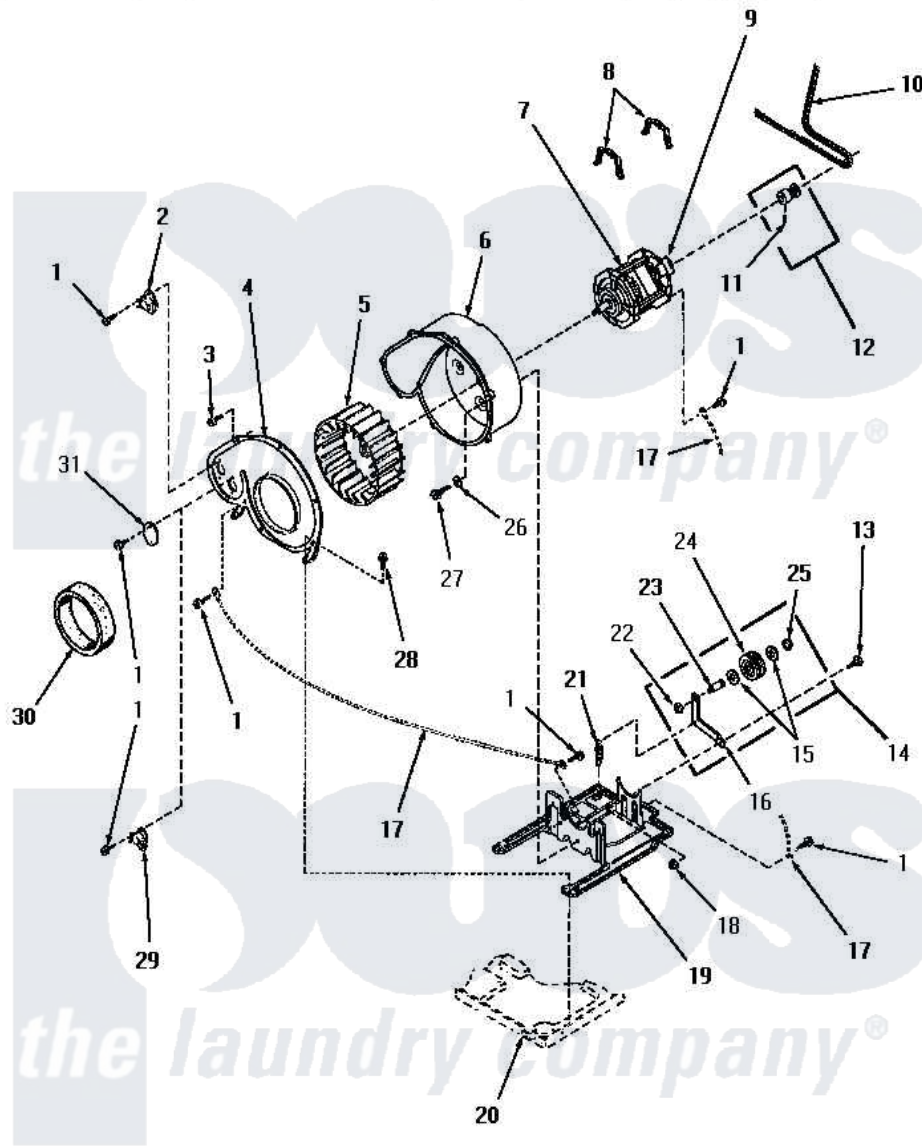

Amana HE6650 09 - MOTOR, EXHAUST FAN & BELT

MOTOR, EXHAUST FAN AND BELT

Amana [Residential Amana HE6650 Washer Parts](#) Parts Diagram 09 - MOTOR, EXHAUST FAN & BELT
 Click on the part number to view part

Item	Original Part Number	Replaced By	Status	Part Description
1	23222	3177991		Screw
2	56410			Thermostat
3	23962	W10116760		Screw
4	56059		Not Available	EXHAUST FAN IMPELLER
5	56000	510139P		Assembly Blower Fan Package
6	56020			Housing, Blower
7	56075	915P3		Motor-Drive
"	Y58044	915P3		Motor-Drive
8	Y58047	660658		Clamp, Motor Mounting 343481 685441
9	53249		Not Available	SWITCH
"	53226		Not Available	SWITCH,MOTOR
10	56095	56095P		Belt Cylinder Package
11	52906		Not Available	SETSCREW
12	56133	56062P		Kit-Motor
13	52567			Bolt, Shoulder

"	56587		Not Available	SCREW, 1/4-20 HEX HD SH
14	Y56170	56170P		Assembly- Idle
15	52549			Washer, 501 ID X3/4 Odx
16	56057		Not Available	LEVER, IDLER
17	Y00000000		Not Available	SEE NOTE GROUND WIRE, GREEN
18	52566	27001225		Nut, Jam Mid Lock 1/4-20
19	Y58045	503613		Mount, Motor
20	Y00000000		Not Available	SEE NOTE BASE
21	56076			Spring, Idler
22	56156	358160		Nut
23	56461			Shaft
24	Y54414			Assembly, Wheel And Bearing
25	23748			Ring, Retaining
26	20492	M0270504		Washer
27	56264	27001200		Screw
28	25723	27001200		Screw
29	56471		Not Available	THERMOSTAT
"	56081	56081LAL		Ridig Door Stop
30	56065		Not Available	SEAL