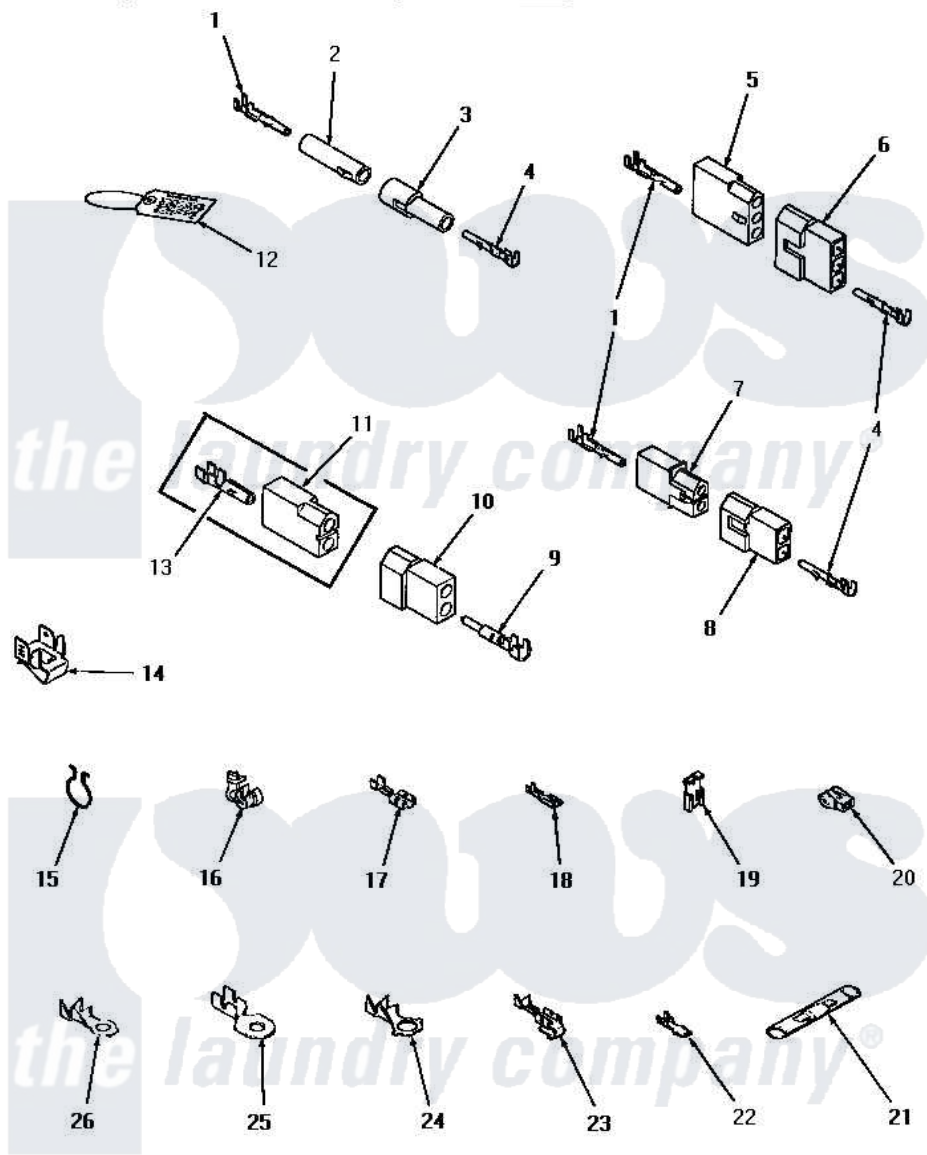

# Amana HE6650 10 - POWER CORD & TERMINALS

## POWER CORD AND TERMINALS

Amana [Residential Amana HE6650 Washer Parts](#) Parts Diagram 10 - POWER CORD & TERMINALS  
 Click on the part number to view part

Item	Original Part Number	Replaced By	Status	Part Description
1	Y00117	<a href="#">5011-XX</a>		093 Female Socket
2	<a href="#">26301</a>			Receptacle, Molex
3	26302		Not Available	PLUG, 1 CIRCUIT
4	<a href="#">Y00116</a>			Terminal, Pin-Male
5	23039	<a href="#">697780</a>		Receptacle,
6	<a href="#">23040</a>			Plug-3 Circuit
7	<a href="#">56451</a>			Receptacle, 2 Circuit
8	<a href="#">56448</a>			Terminal Block Plug
9	<a href="#">Y00127</a>			Terminal, Pin-1/8 Male
10	<a href="#">56266</a>			Plug
11	<a href="#">56265</a>			Receptacle, 2 Circuit
12	25235	<a href="#">48301</a>		Hose
13	<a href="#">00130</a>			Terminal, Pin-1/8 Femal
14	Y00161	<a href="#">B5733302</a>		Clip, Ground
15	<a href="#">51291</a>			Clip, Wire
16	21903	<a href="#">211881</a>		Grommet, Cord Part Not Used-Gas Models Only

17	Y00119	Not Available	SPADE TERMINAL(18 GAUGE) (1/4 INCH-(1) 18 GAUGE WIRE)
18	<a href="#">00112</a>		Terminal, Spade-3/16 Fe
19	<a href="#">Y00120</a>		Terminal, Flag-1/4 Fema
20	70210	Not Available	INSULATOR,BLUE
21	21091	Not Available	CONNECTOR TWO 1/4 INCH MALE
22	Y00139	<a href="#">Y00138</a>	Male Tab Terminal 18 Gauge Wire)
23	<a href="#">Y00114</a>		Spade Terminal
24	Y00113	Not Available	TERMINAL,RING-1/4 STUD
25	<a href="#">Y00111</a>		Ring Terminal No.10 No.10 18 Gauge Wires Or
26	<a href="#">00110</a>		No.10 18 Gauge Wire