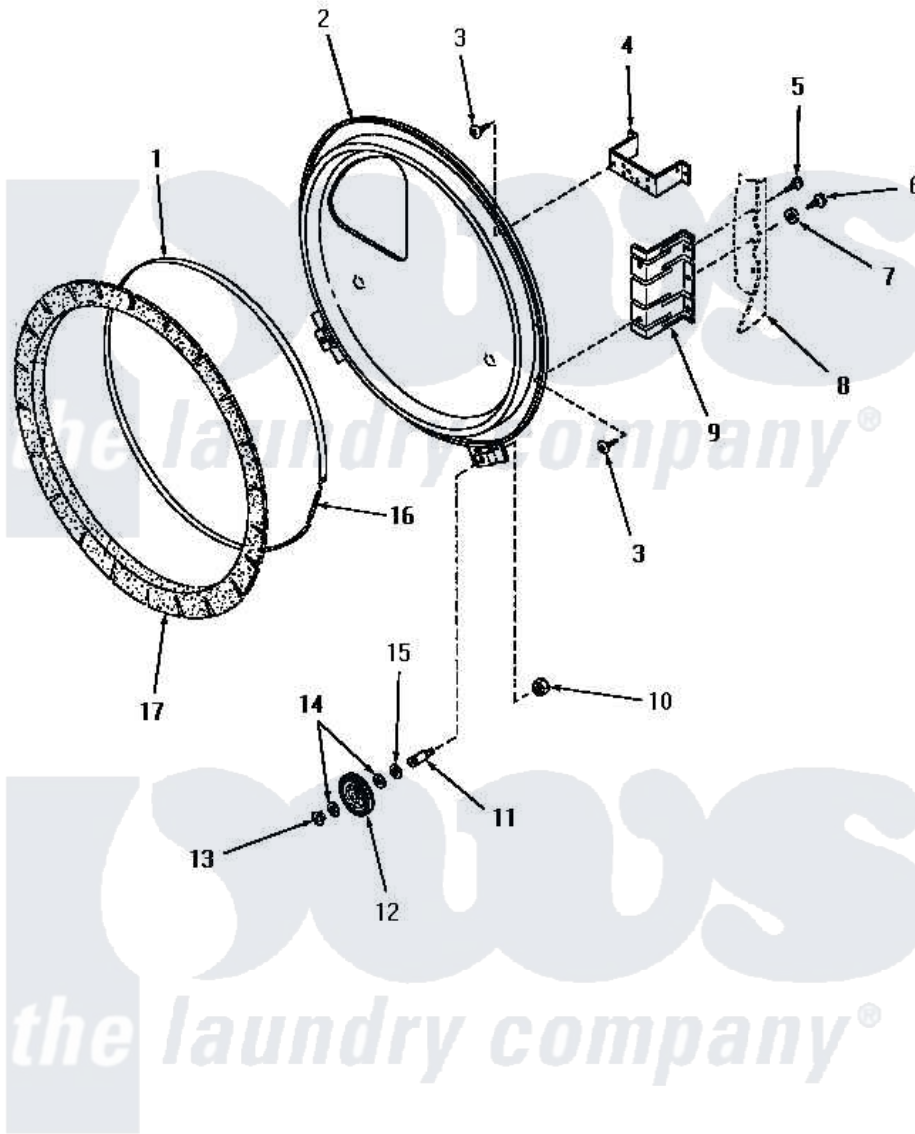

# Amana HE6650 11 - REAR BLKHD, FELT SEAL & CYLINDER ROLLER

## REAR BULKHEAD, FELT SEAL AND CYLINDER ROLLER

Amana [Residential Amana HE6650 Washer Parts](#) Parts Diagram 11 - REAR BLKHD, FELT SEAL & CYLINDER ROLLER

[Click on the part number to view part](#)

Item	Original Part Number	Replaced By	Status	Part Description
1	Y56090		Not Available	SEAL STRAP
2	56540		Not Available	ASSY,REAR BULKHEAD
3	56078	<a href="#">M400664</a>		SCrew Tap Trs Cr Rec 1016AB
4	56048	<a href="#">60823P</a>		Bracket, Terminal Block
5	25723	<a href="#">27001200</a>		Screw
6	<a href="#">52909</a>			Screw, 10B-16 X 1/2 HeX
7	51474		Not Available	WASHER,13/64IDX1/2ODX.
8	Y00000000		Not Available	SEE NOTE CABINET
9	56055		Not Available	BRACKET,BULKHEAD-REAR
10	56156	<a href="#">358160</a>		Nut
11	<a href="#">56461</a>			Shaft
12	56457	<a href="#">62649P</a>		Roller- CY
13	<a href="#">23748</a>			Ring, Retaining
14	<a href="#">52549</a>			Washer, 501 ID X3/4 Odx
15	23886		Not Available	WASHER,.578IDX1.25ODX1