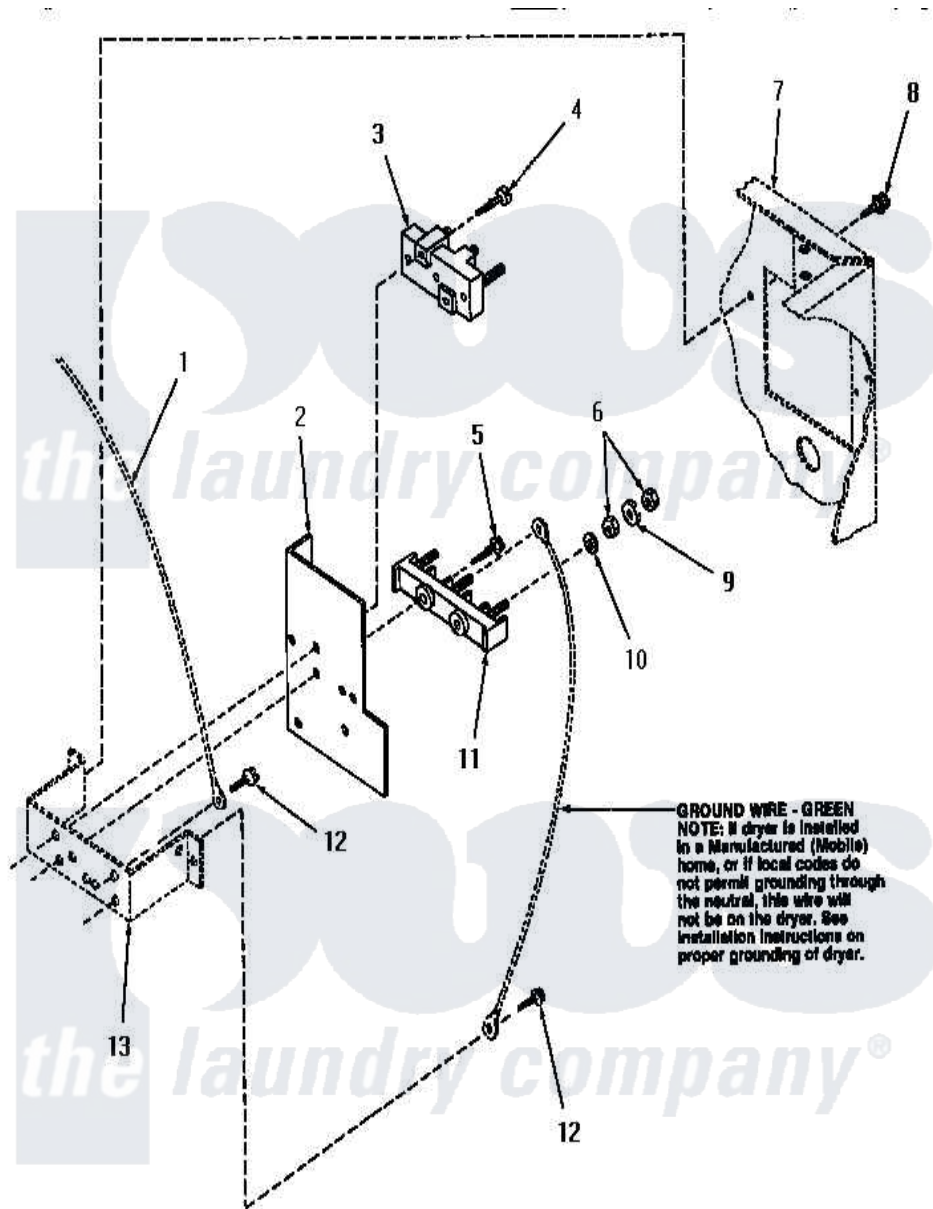

Amana HE6650 12 - TERMINAL BLOCK

Amana Residential Amana HE6650 Washer Parts Parts Diagram 12 - TERMINAL BLOCK

[Click on the part number to view part](#)

Item	Original Part Number	Replaced By	Status	Part Description
1	Y00000000		Not Available	SEE NOTE GROUND WIRE, GREEN
2	56087			Shield, Terminal Block
3	50854	33001244		Block, Terminal
4	Q6535		Not Available	SCREW, 10B-16 X 3/4 ROU
5	56131		Not Available	SCREW, 10BT X 1 TAPPING
6	Q6163		Not Available	NUT
7	Y00000000		Not Available	SEE NOTE CABINET
8	25723	27001200		Screw
9	51474		Not Available	WASHER, 13/64IDX1/2ODX.
10	56552		Not Available	LOCKWASHER
11	58555		Not Available	TERMINAL BLOCK
12	51784		Not Available	SCREW, 10B-16 X 1/2 HEX
13	Y00000000		Not Available	SEE NOTE TERMINAL BLOCK BRACKET