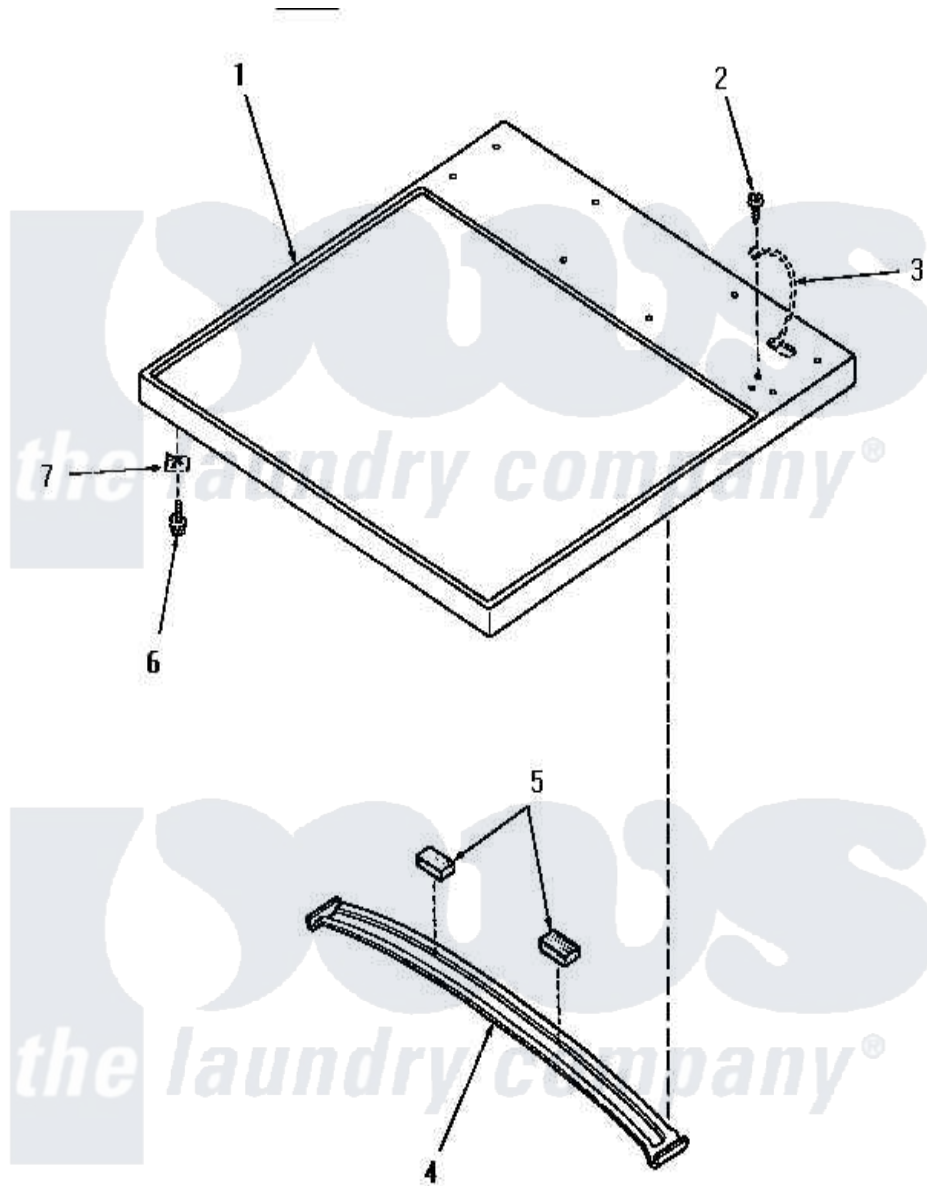

# Amana HE7003 01 - CABINET TOP

Amana [Residential Amana HE7003 Dryer Parts](#) Parts Diagram 01 - CABINET TOP  
 Click on the part number to view part

Item	Original Part Number	Replaced By	Status	Part Description
1	<a href="#">57066H</a>			Assembly, Top Panel-Domesti
"	57066W		Not Available	ASSY, TOP PANEL-DOMESTIxREPLACE
"	57066L		Not Available	ASSY, TOP PANEL-DOMESTI
"	57066K		Not Available	CABINET TOP, COFFEE
"	57066A		Not Available	CABONET TOP, AVOCADO
2	51784		Not Available	SCREW, 10B-16 X 1/2 HEX
3	Y00000000		Not Available	SEE NOTE GROUND WIRE, GREEN
4	56213		Not Available	TOP BRACE
5	56968		Not Available	PAD, FELT-ADHESIVE BACK
6	<a href="#">23008</a>			Screw, 10-24 X 3/4 Sems
7	20249	<a href="#">36020</a>		Nut-10-24