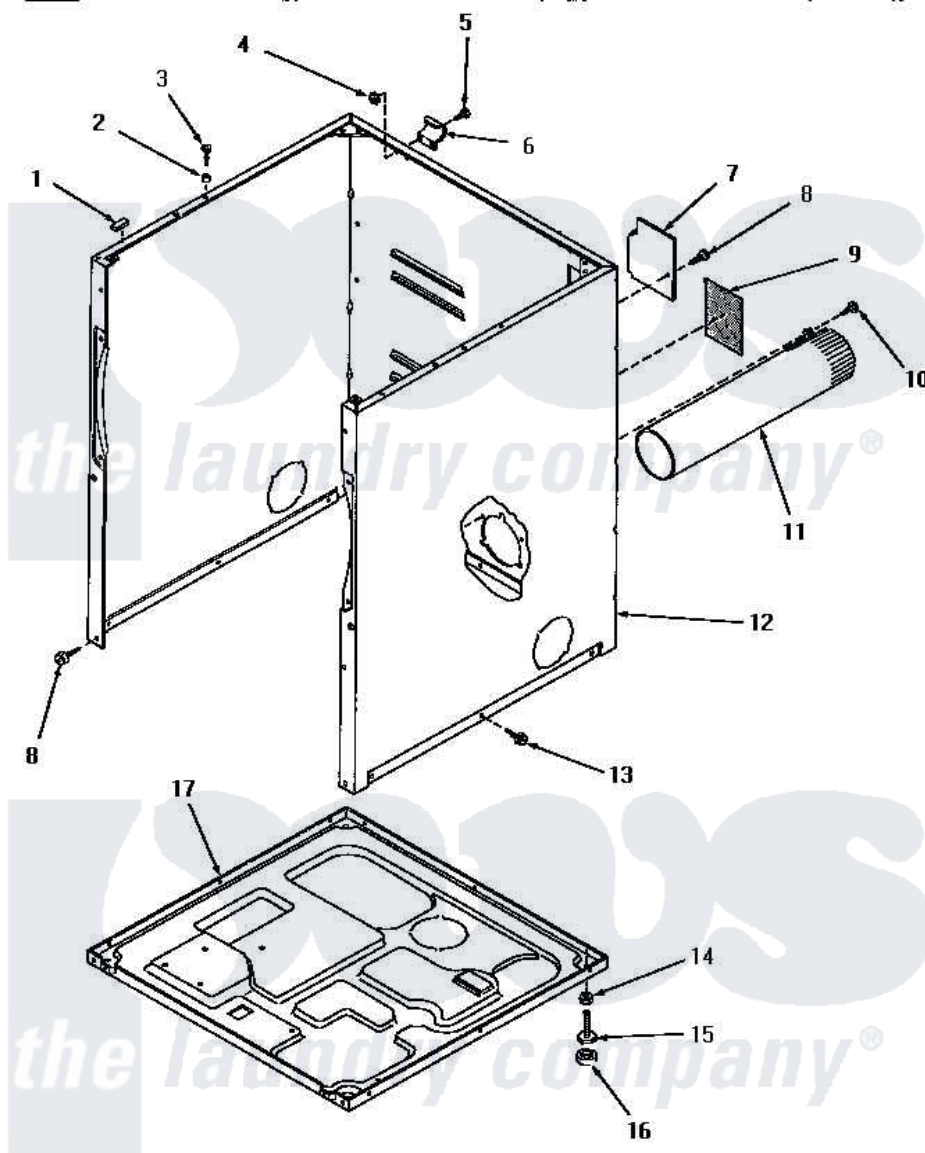

Amana HE7003 02 - CABINET, EXHAUST DUCT & BASE

CABINET, EXHAUST DUCT AND BASE

Amana [Residential Amana HE7003 Dryer Parts](#) Parts Diagram 02 - CABINET, EXHAUST DUCT & BASE
 Click on the part number to view part

Item	Original Part Number	Replaced By	Status	Part Description
1	Y56128			Pad, Bumper
2	56079	505187		Locator, Panel
3	56086	Y014874		Screw, Idler Arm And Sleeve
4	23951	M0282009		Nut
5	25723	27001200		Screw
"	Y90576		Not Available	HEX HEAD SCREW
6	56043		Not Available	HINGE, TOP
7	56044	60821		Access Cover
8	25723	27001200		Screw
9	Y0056941		Not Available	AIR DIFFUSER
10	25724		Not Available	HEX HEAD SCREW
11	56118		Not Available	ASSY, EXHAUST DUCT
12	57070A		Not Available	CABINET, AVOCADO
"	57070H		Not Available	ASSY, DRYER CABINET
"	57070K		Not Available	CABINET, COFFEE
"	57070L		Not Available	CABINET, ALMOND

"	57070W		Not Available	CABINET, WHITE
13	51784		Not Available	SCREW, 10B-16 X 1/2 HEX
14	20274	62739		Nut, Lock
15	Y52696	Y305086		Adjustable Leg And Nut
16	70282	Y314137		Foot, Rubber
17	56074			Base