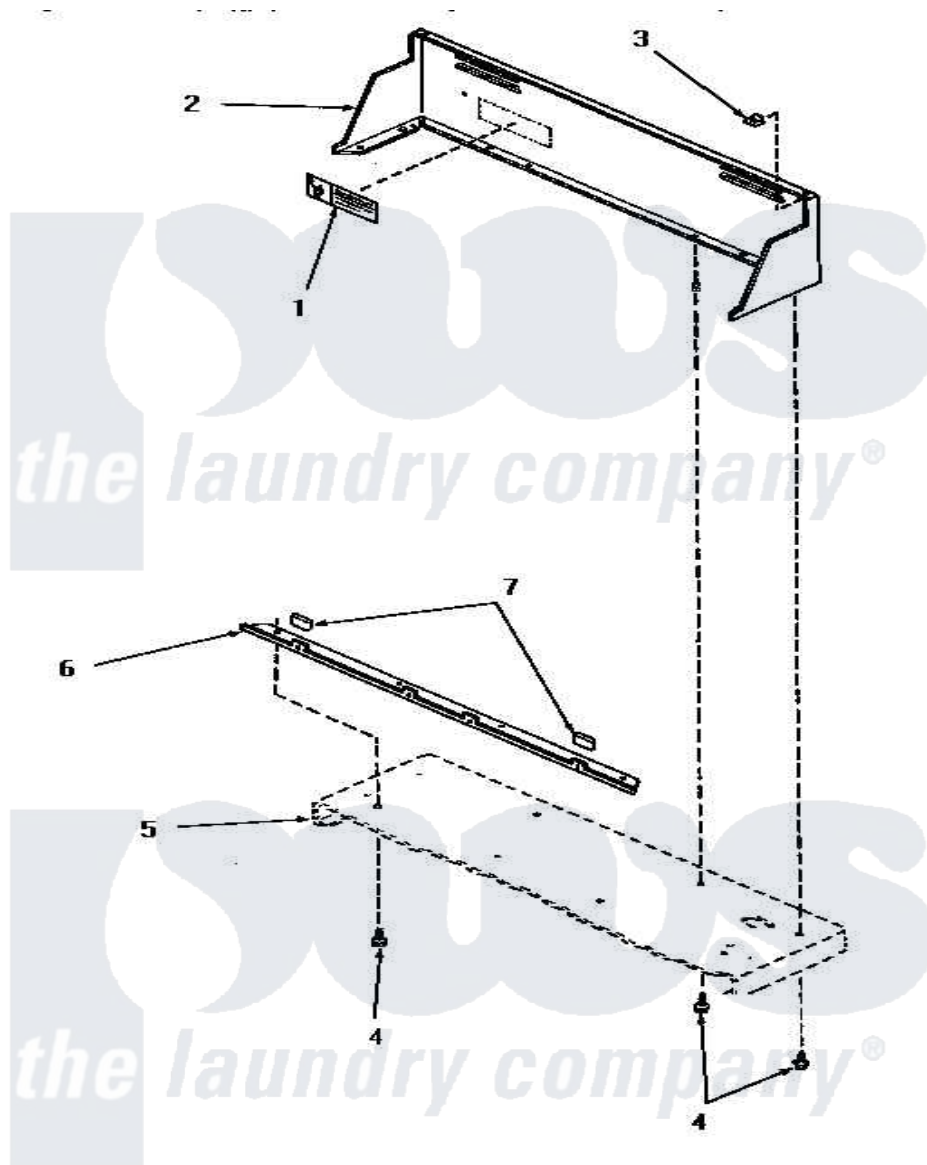

Amana HE7003 03 - CONTROL HOOD

CONTROL HOOD

Amana [Residential Amana HE7003 Dryer Parts](#) Parts Diagram 03 - CONTROL HOOD
 Click on the part number to view part

Item	Original Part Number	Replaced By	Status	Part Description
1	24903		Not Available	STICKER,DISCONNECT POW
2	56014W		Not Available	CONTROL HOOD, WHITE
"	56014L		Not Available	CONTROL HOOD, ALMOND
"	56014K		Not Available	CONTROL HOOD, COFFEE
"	56014H		Not Available	CONTROL HOOD, HARVEST GOLD
"	56014A		Not Available	CONTROL HOOD, AVOCADO
3	24522			Nut, Speed-8ab-18 C1995
4	55985	W10116760		Screw
5	Y00000000		Not Available	SEE NOTE CABINET TOP
6	56070		Not Available	ANGLE,MOUNTING-CONTROL
7	24859		Not Available	SLEEVE,SUPPORT ANGLE