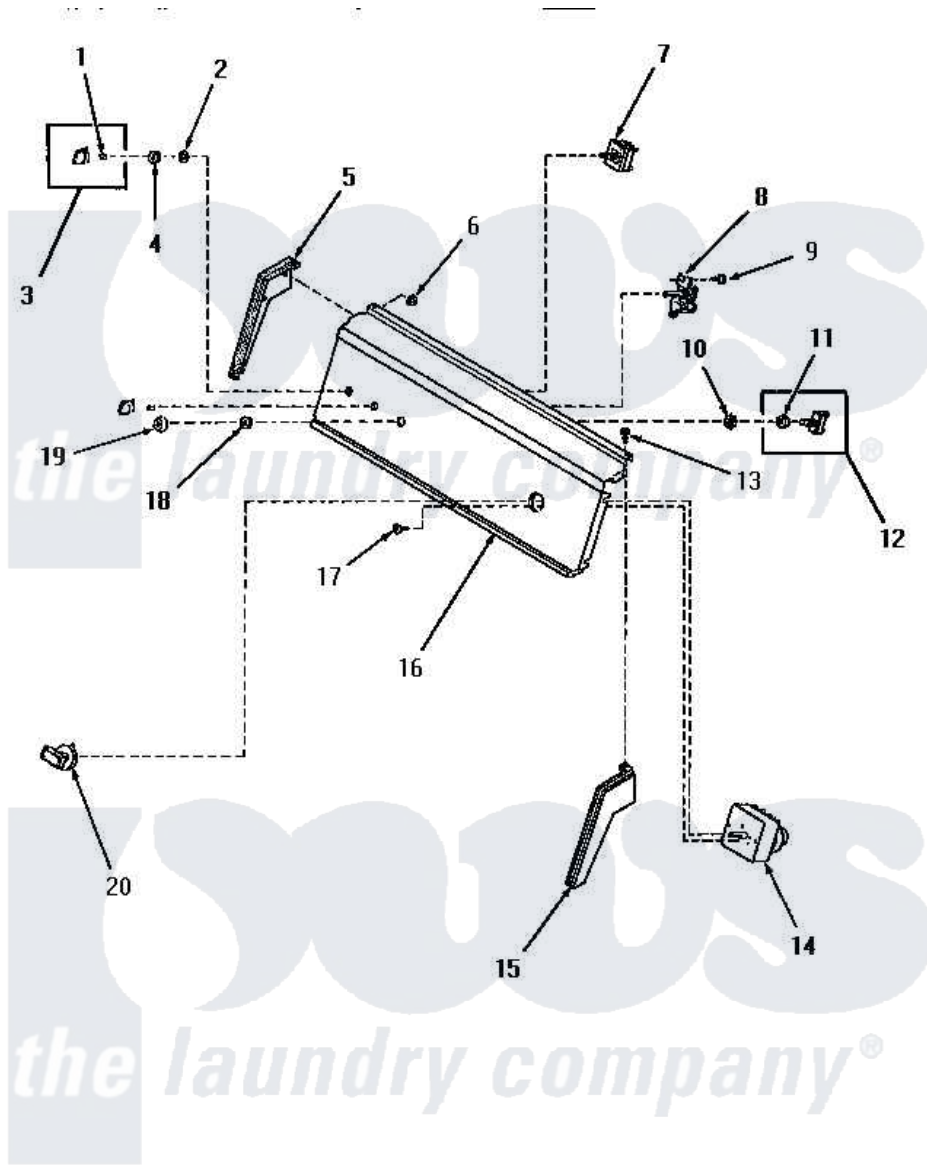

Amana HE7003 04 - CONTROL PANEL & CONTROLS

CONTROL PANEL AND CONTROLS

Amana [Residential Amana HE7003 Dryer Parts](#) Parts Diagram 04 - CONTROL PANEL & CONTROLS
 Click on the part number to view part

Item	Original Part Number	Replaced By	Status	Part Description
1	10519		Not Available	RETAINER
2	91176			Lockwasher, 3/8 Intshkp
3	28124		Not Available	ASSY,KNOB-SWITCH
4	24205			Nut, Knurled 3/8-24
5	25124		Not Available	CONTROL HOOD END, LEFT
6	25126	5303284616		Clip
7	Y58032	58032		Switch
"	52623	58032		Switch
8	53516		Not Available	BUZZER
9	55985	W10116760		Screw
10	25820		Not Available	LOCKWASHER,1/2 INT SHK
11	52947			Nut, Hex 15/32-32
12	57349	55882P		Assembly- Switch
13	25232		Not Available	SCREW,8AB-18X7/8 OVAL
14	56260		Not Available	TIMER
15	25123		Not Available	CONTROL HOOD END, RIGHT

16	57343	Not Available	ASSY,CONTROL PANEL
17	70212		Screw, 8-32 X 5/32 RD H
18	Y24206	Not Available	NUT,KNURLED
19	57327	Not Available	COLLAR,SWITCH
20	57326	Not Available	ASSY,KNOB-TIMER- WOODGR