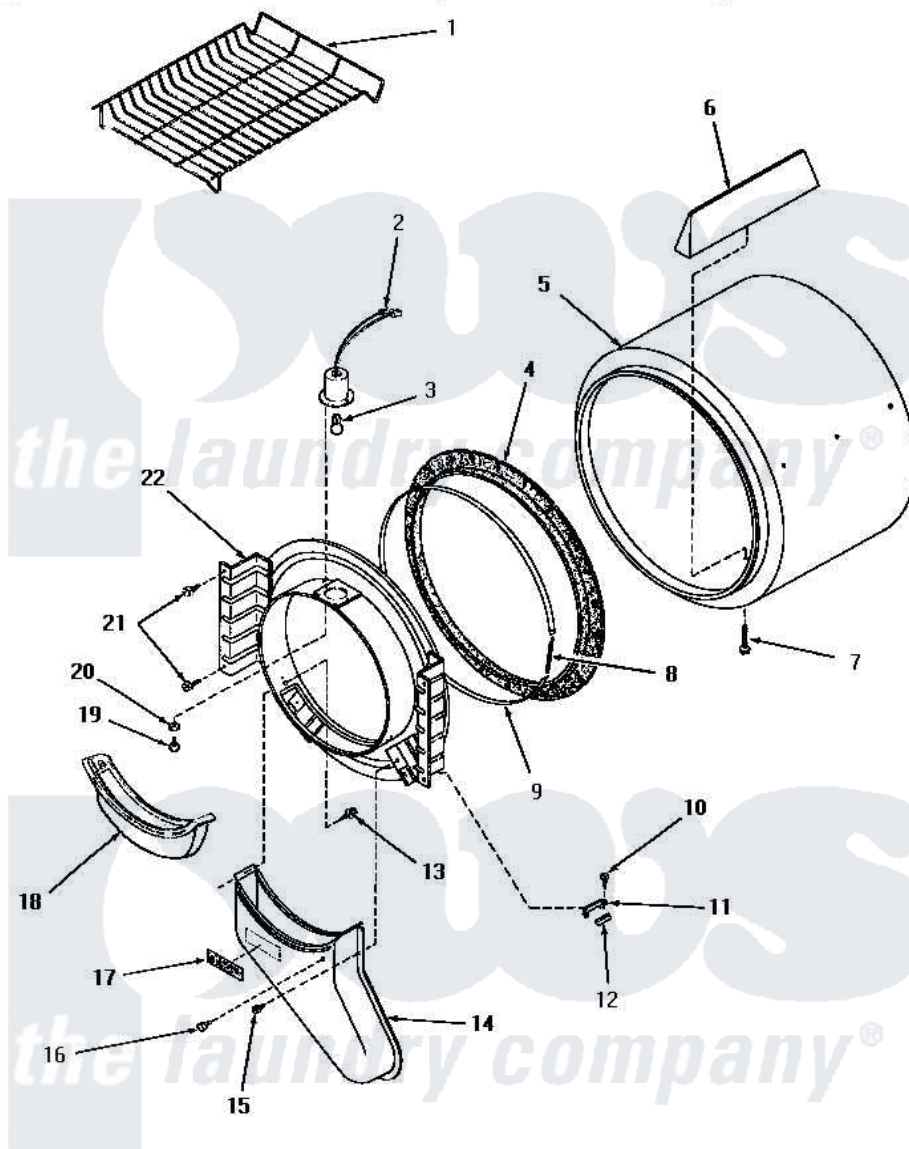

Amana HE7003 06 - FR BLKHD, AIR DUCT, FELT SEAL & CYLINDER

FRONT BULKHEAD, AIR DUCT, FELT SEAL AND CYLINDER

Amana [Residential Amana HE7003 Dryer Parts](#) Parts Diagram 06 - FR BLKHD, AIR DUCT, FELT SEAL & CYLINDER
 Click on the part number to view part

Item	Original Part Number	Replaced By	Status	Part Description
1	58846		Not Available	RACK, DRYING
2	56148		Not Available	ASSY, CYLINDER LIGHT
3	Y54608	31001575		Bulb, Cylinder Light
4	56088			Assembly, Seal
5	56175		Not Available	ASSY, CYLINDER PACK
6	56013		Not Available	BAFFLE, CYLINDER-SHORT-
7	56131		Not Available	SCREW, 10BT X 1 TAPPING
8	52310			Spring
9	Y56090		Not Available	SEAL STRAP
10	23222	3177991		Screw
11	57005	61448		Glide, Cylinder-Rulon F
"	56053	61448		Glide, Cylinder-Rulon F
12	56058	510189		Pad Felt
13	23628	489464		Screw
14	56027		Not Available	AIR DUCT
15	25724		Not Available	HEX HEAD SCREW

16	56938		Not Available	BUMPER
17	24903		Not Available	STICKER,DISCONNECT POW
18	57024	61376P		Filter, Lint-White W/Inst.
19	22145		Not Available	SCREW,6Z-20X 3/8 SS RD
20	51345		Not Available	LOCKWASHER
21	25723	27001200		Screw
22	57017		Not Available	BULKHEAD