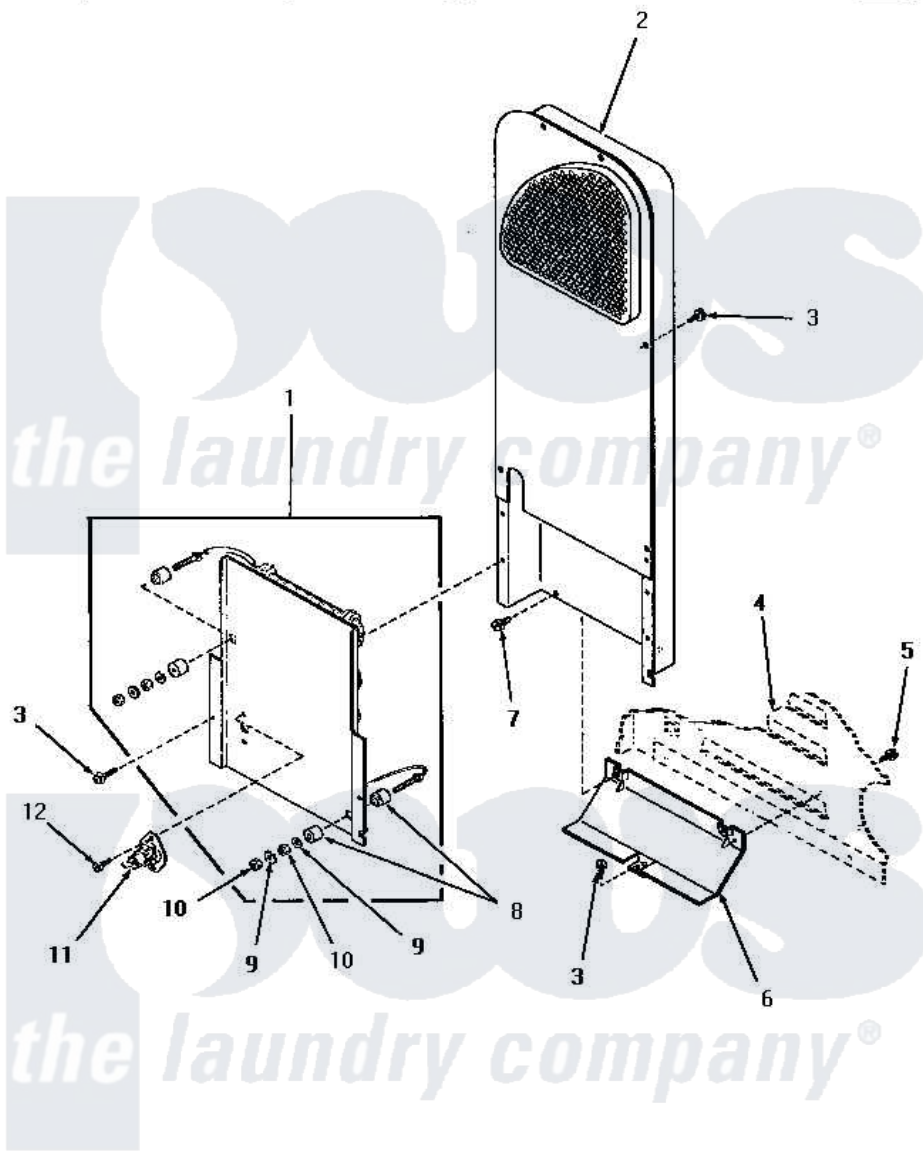

Amana HE7003 07 - HEATER BOX

HEATER BOX (Electric Models)

Amana [Residential Amana HE7003 Dryer Parts](#) Parts Diagram 07 - HEATER BOX
 Click on the part number to view part

Item	Original Part Number	Replaced By	Status	Part Description
1	56179	61927		Heater Assembly
"	Y56176	61928		Heater Assembly 208V
"	56047	61927		Heater Assembly
2	56029	503605		Assembly, Heater Duct
3	56264	27001200		Screw
4	Y00000000		Not Available	SEE NOTE CABINET
5	25723	27001200		Screw
6	58048		Not Available	HEAT SHIELD
7	51780	3390631		Screw, 10-16 X 3/8
8	57408			Insulator
9	56552		Not Available	LOCKWASHER
10	56563		Not Available	HEX NUT No.10-32 NICKEL
11	56082			Thermostat, Limit
12	23222	3177991		Screw