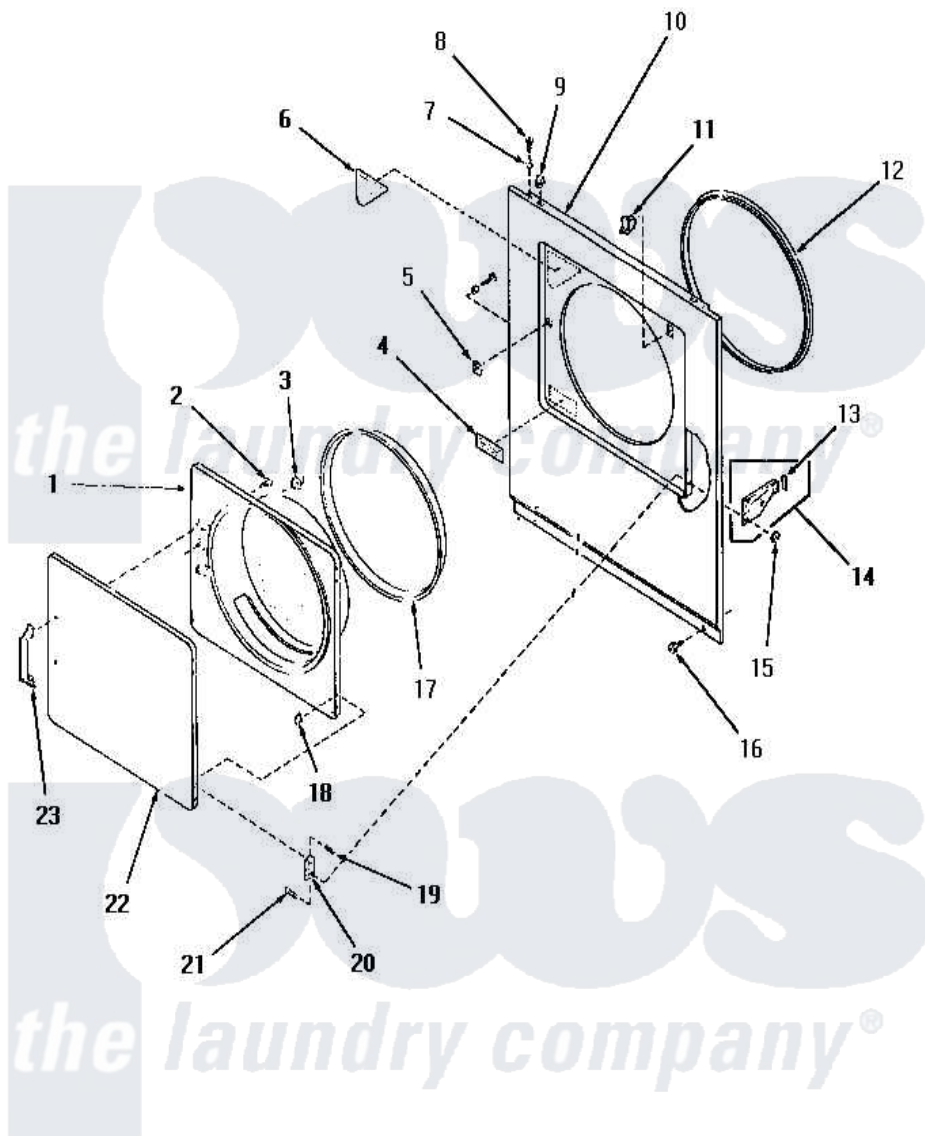

# Amana HE7003 08 - LOADING DOOR, FRONT PANEL & SEALS

## LOADING DOOR, FRONT PANEL AND SEALS

Amana [Residential Amana HE7003 Dryer Parts](#) Parts Diagram 08 - LOADING DOOR, FRONT PANEL & SEALS

[Click on the part number to view part](#)

Item	Original Part Number	Replaced By	Status	Part Description
1	56018	<a href="#">62152P</a>		Liner
2	52150	<a href="#">489464</a>		Screw
3	54661	<a href="#">LA-1003</a>		Door Catch Kit
4	57286		Not Available	LABEL, DRYER DOOR
5	54660	<a href="#">LA-1003</a>		Door Catch Kit
6	55398		Not Available	LABEL, DRYER DOOR xREPLACE
7	56079	<a href="#">505187</a>		Locator, Panel
8	56086	<a href="#">Y014874</a>		Screw, Idler Arm And Sleeve
9	56080	<a href="#">22001650</a>		Fastener, Spring
10	56051W		Not Available	FRONT PANEL, WHITE
"	56051A		Not Available	FRONT PANEL, AVOCADO
"	56051L		Not Available	FRONT PANEL, ALMOND
"	56051K		Not Available	FRONT PANEL, COFFEE
"	56051H		Not Available	FRONT PANEL, HARVEST GOLD
11	56052	<a href="#">W10169313</a>		Switch-Dor

12	56091	<a href="#">Y61380</a>		Seal, Front Panel
13	<a href="#">Y56128</a>			Pad, Bumper
14	0056129		Not Available	MANIFOLD PNL
15	51236	<a href="#">488130</a>		Nut
16	58637	<a href="#">27001200</a>		Screw
17	56163	<a href="#">61379P</a>		Door Seal
18	<a href="#">23407</a>			Nut, Speed-8A Tinn C15
19	52864	<a href="#">500226</a>		Screw, 8b-16 x 5/8 Tap
20	<a href="#">56045</a>			Hinge
21	<a href="#">22649</a>			Screw, 8-32 X 13/32 FI
22	56021L		Not Available	OUTER DOOR PANEL, ALMOND
"	56021W		Not Available	OUTER DOOR PANEL, WHITE
"	56021A		Not Available	OUTER DOOR PANEL, AVOCADO
"	56021H		Not Available	OUTER DOOR PANEL, HARVEST GOLD
"	56021K		Not Available	OUTER DOOR PANEL, COFFEE
23	54068	<a href="#">61925</a>		Pull Door Commercial Black