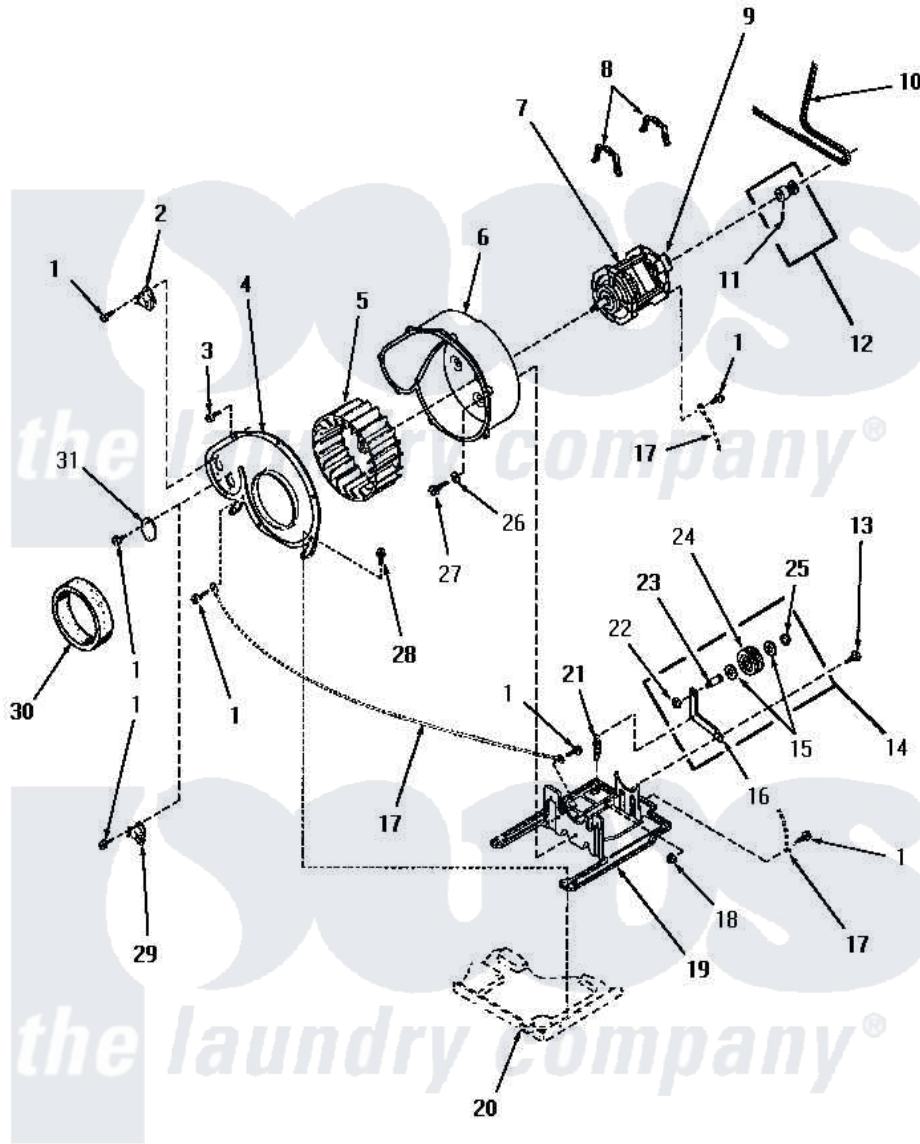

Amana HE7003 09 - MOTOR, EXHAUST FAN & BELT

MOTOR, EXHAUST FAN AND BELT

Amana [Residential Amana HE7003 Dryer Parts](#) Parts Diagram 09 - MOTOR, EXHAUST FAN & BELT
 Click on the part number to view part

Item	Original Part Number	Replaced By	Status	Part Description
1	23222	3177991		Screw
2	56410			Thermostat
3	23962	W10116760		Screw
4	56059		Not Available	EXHAUST FAN IMPELLER
5	56000	510139P		Assembly Blower Fan Package
6	56020			Housing, Blower
7	56075	915P3		Motor-Drive
"	Y58044	915P3		Motor-Drive
8	Y58047	660658		Clamp, Motor Mounting 343481 685441
9	53226		Not Available	SWITCH,MOTOR
"	53249		Not Available	SWITCH
10	56095	56095P		Belt Cylinder Package
11	52906		Not Available	SETSCREW
12	56133	56062P		Kit-Motor
13	52567			Bolt, Shoulder

"	56587		Not Available	SCREW, 1/4-20 HEX HD SH
14	Y56170	56170P		Assembly- Idle
15	52549			Washer, 501 ID X3/4 Odx
16	56057		Not Available	LEVER, IDLER
17	Y00000000		Not Available	SEE NOTE GROUND WIRE, GREEN
18	52566	27001225		Nut, Jam Mid Lock 1/4-20
19	Y58045	503613		Mount, Motor
20	Y00000000		Not Available	SEE NOTE BASE
21	56076			Spring, Idler
22	56156	358160		Nut
23	56461			Shaft
24	Y54414			Assembly, Wheel And Bearing
25	23748			Ring, Retaining
26	20492	M0270504		Washer
27	56264	27001200		Screw
28	25723	27001200		Screw
29	56081	56081LAL		Ridig Door Stop
"	56471		Not Available	THERMOSTAT
30	56065		Not Available	SEAL
31	Y0056157		Not Available	SUB 86495, SWITCH, LIGHT