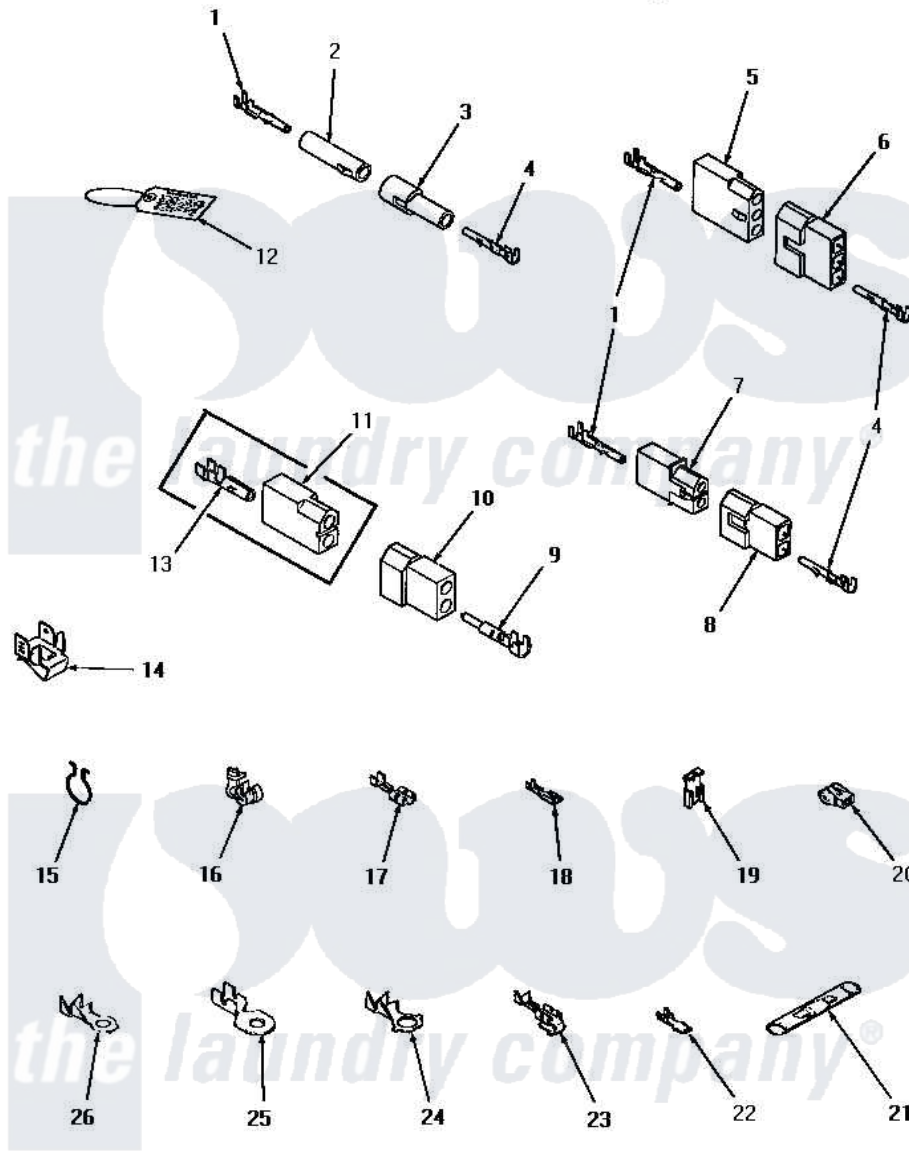

Amana HE7003 10 - POWER CORD & TERMINALS

POWER CORD AND TERMINALS

Amana [Residential Amana HE7003 Dryer Parts](#) Parts Diagram 10 - POWER CORD & TERMINALS
 Click on the part number to view part

Item	Original Part Number	Replaced By	Status	Part Description
1	Y00117	5011-XX		093 Female Socket
2	26301			Receptacle, Molex
3	26302		Not Available	PLUG,1 CIRCUIT
4	Y00116			Terminal, Pin-Male
5	23039	697780		Receptacle,
6	23040			Plug-3 Circuit
7	56451			Receptacle, 2 Circuit
8	56448			Terminal Block Plug
9	Y00127			Terminal, Pin-1/8 Male
10	56266			Plug
11	56265			Receptacle, 2 Circuit
12	25235	48301		Hose
13	00130			Terminal, Pin-1/8 Femal
14	Y00161	B5733302		Clip, Ground
15	51291			Clip, Wire
16	21903	211881		Grommet, Cord Part Not Used- Gas Models Only

17	Y00119		Not Available	SPADE TERMINAL(18 GAUGE) (1/4 INCH-(1) 18 GAUGE WIRE)
18	00112			Terminal, Spade-3/16 Fe
19	Y00120			Terminal, Flag-1/4 Fema
20	70210		Not Available	INSULATOR,BLUE
21	21091		Not Available	CONNECTOR TWO 1/4 INCH MALE
22	Y00139	Y00138		Male Tab Terminal 18 Gauge Wire)
23	Y00114			Spade Terminal
24	Y00113		Not Available	TERMINAL,RING-1/4 STUD
25	Y00111			Ring Terminal No.10 No.10 18 Gauge Wires Or
26	00110			No.10 18 Gauge Wire