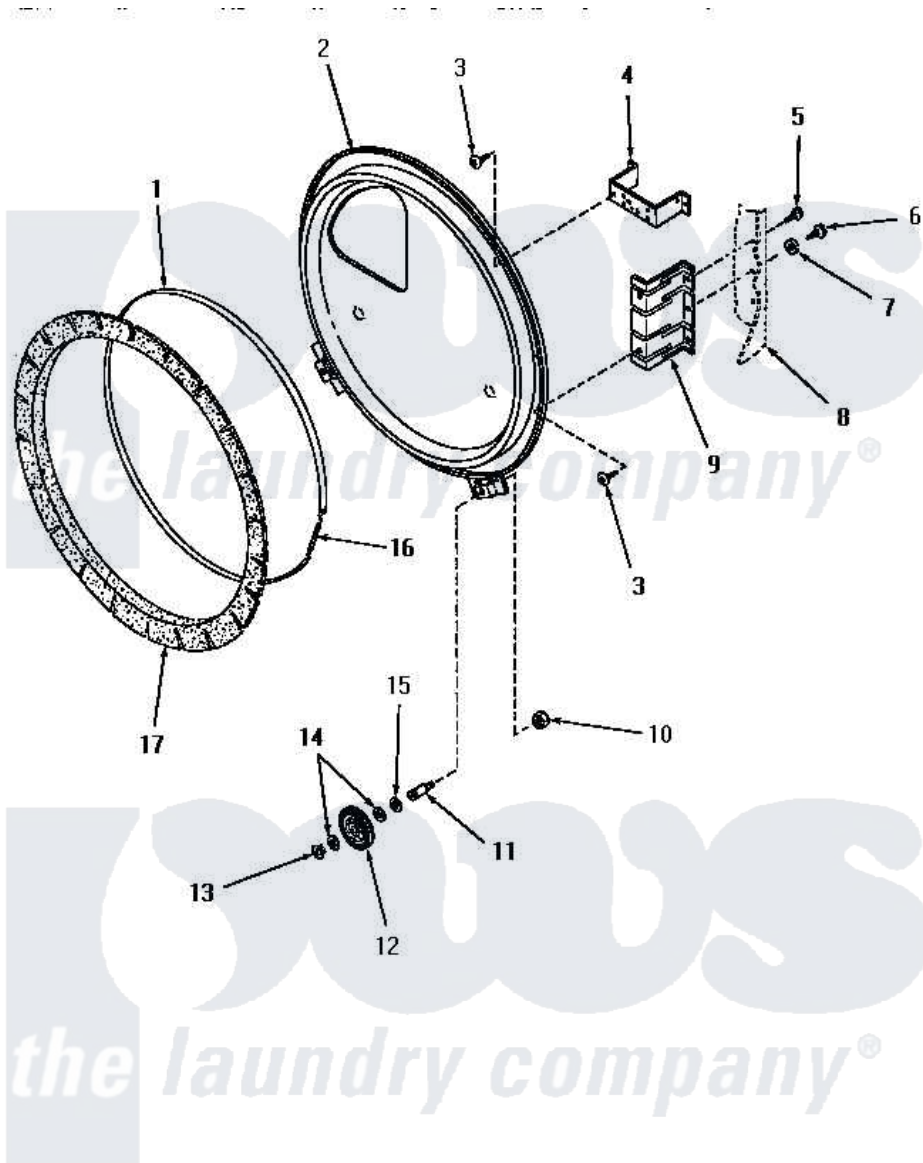

# Amana HE7003 11 - REAR BLKHD, FELT SEAL & CYLINDER ROLLER

## REAR BULKHEAD, FELT SEAL AND CYLINDER ROLLER

Amana [Residential Amana HE7003 Dryer Parts](#) Parts Diagram 11 - REAR BLKHD, FELT SEAL & CYLINDER ROLLER  
 Click on the part number to view part

Item	Original Part Number	Replaced By	Status	Part Description
1	Y56090		Not Available	SEAL STRAP
2	56540		Not Available	ASSY,REAR BULKHEAD
3	56078	<a href="#">M400664</a>		SCrew Tap Trs Cr Rec 1016AB
4	56048	<a href="#">60823P</a>		Bracket, Terminal Block
5	25723	<a href="#">27001200</a>		Screw
6	<a href="#">52909</a>			Screw, 10B-16 X 1/2 HeX
7	51474		Not Available	WASHER, 13/64IDX1/2ODX.
8	Y00000000		Not Available	SEE NOTE CABINET
9	56055		Not Available	BRACKET,BULKHEAD-REAR
10	56156	<a href="#">358160</a>		Nut
11	<a href="#">56461</a>			Shaft
12	56457	<a href="#">62649P</a>		Roller- CY
13	<a href="#">23748</a>			Ring, Retaining
14	<a href="#">52549</a>			Washer, 501 ID X3/4 Odx
15	23886		Not Available	WASHER,.578IDX1.25ODX1
16	<a href="#">52310</a>			Spring