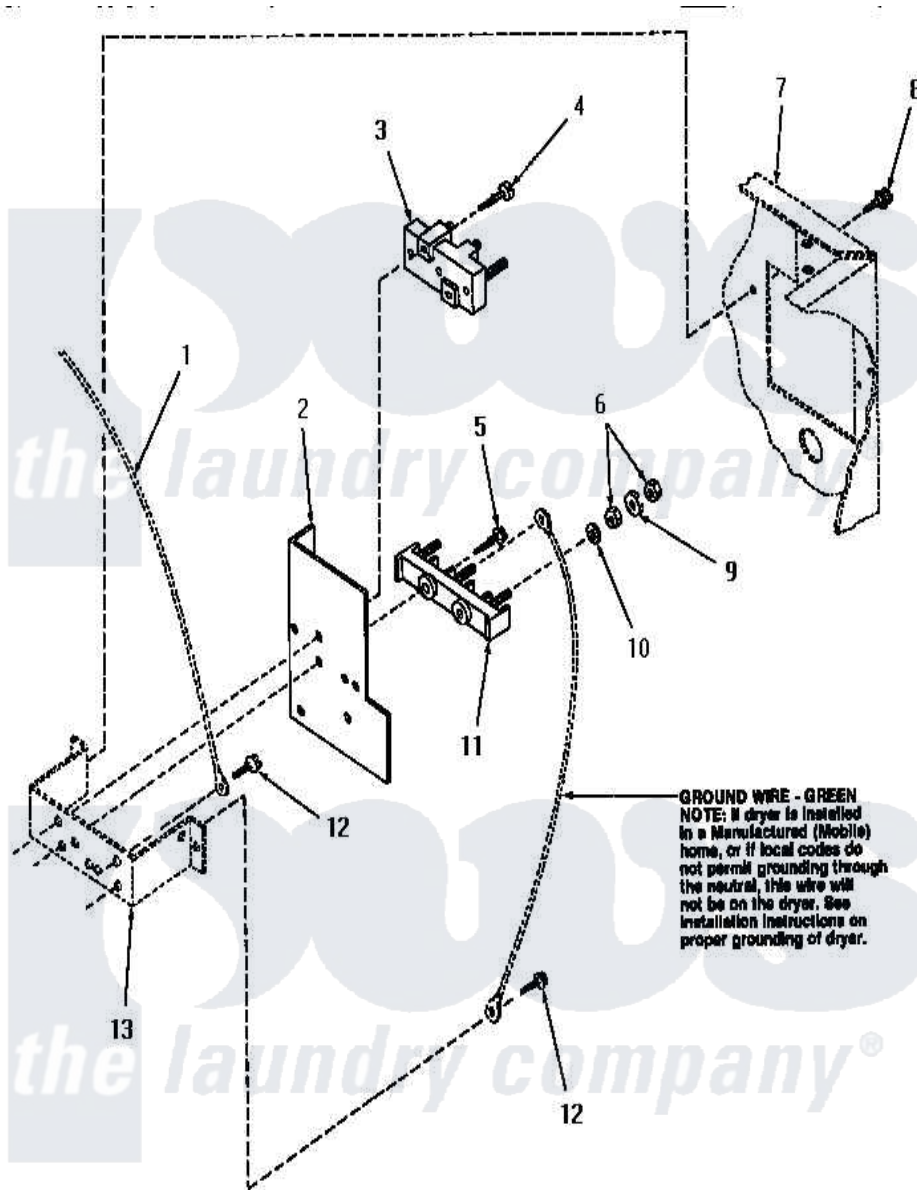

# Amana HE7003 12 - TERMINAL BLOCK

Amana [Residential Amana HE7003 Dryer Parts](#) Parts Diagram 12 - TERMINAL BLOCK  
 Click on the part number to view part

Item	Original Part Number	Replaced By	Status	Part Description
1	Y00000000		Not Available	SEE NOTE GROUND WIRE, GREEN
2	<a href="#">56087</a>			Shield, Terminal Block
3	50854	<a href="#">33001244</a>		Block, Terminal
4	Q6535		Not Available	SCREW, 10B-16 X 3/4 ROU
5	56131		Not Available	SCREW, 10BT X 1 TAPPING
6	Q6163		Not Available	NUT
7	Y00000000		Not Available	SEE NOTE CABINET
8	25723	<a href="#">27001200</a>		Screw
9	51474		Not Available	WASHER, 13/64IDX1/2ODX.
10	56552		Not Available	LOCKWASHER
11	58555		Not Available	TERMINAL BLOCK
12	51784		Not Available	SCREW, 10B-16 X 1/2 HEX
13	Y00000000		Not Available	SEE NOTE TERMINAL BLOCK BRACKET