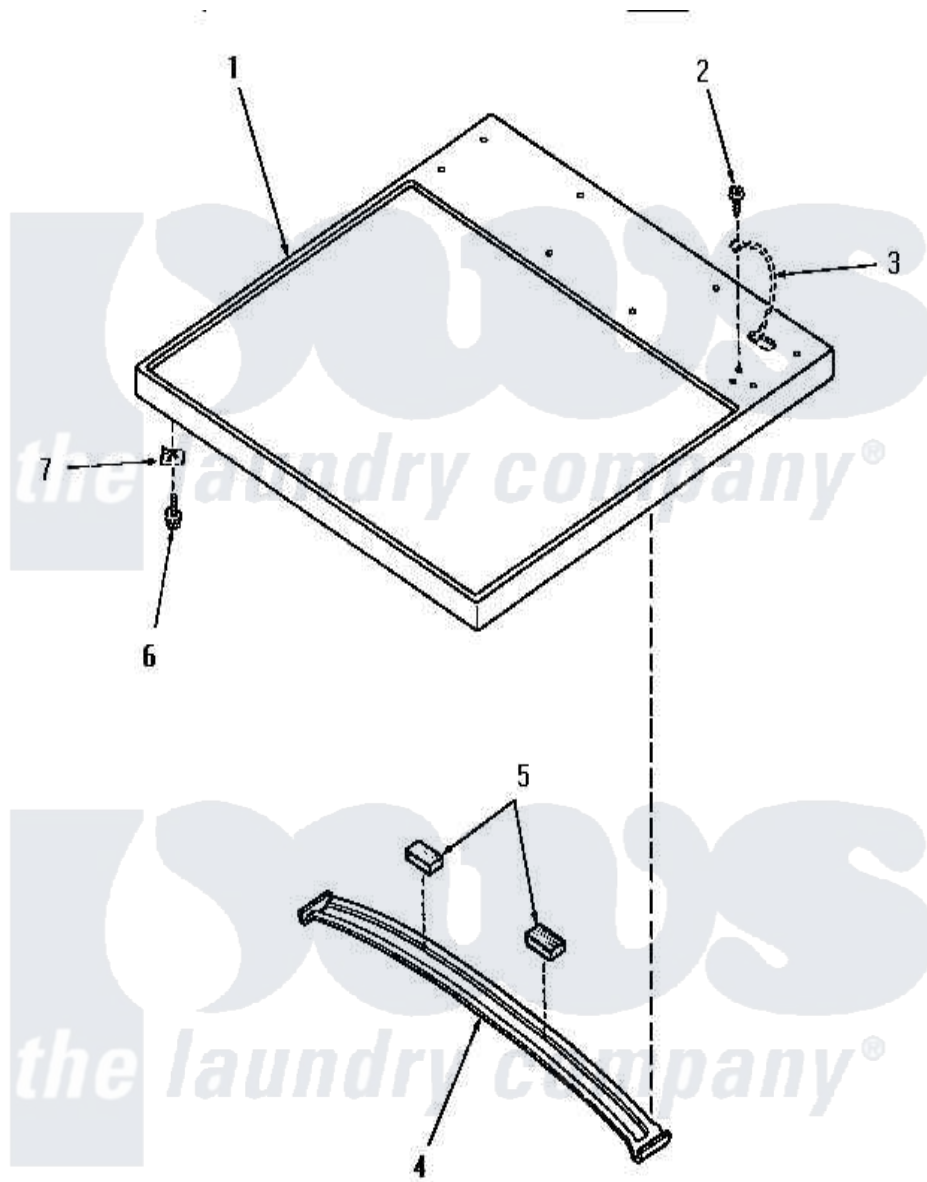

Amana HE7230 01 - CABINET TOP

Amana [Residential Amana HE7230 Dryer Parts](#) Parts Diagram 01 - CABINET TOP
 Click on the part number to view part

Item	Original Part Number	Replaced By	Status	Part Description
1	57066H			Assembly, Top Panel-Domesti
"	57066W		Not Available	ASSY, TOP PANEL-DOMESTIxREPLACE
"	57066L		Not Available	ASSY, TOP PANEL-DOMESTI
"	57066K		Not Available	CABINET TOP, COFFEE
"	57066A		Not Available	CABONET TOP, AVOCADO
2	51784		Not Available	SCREW, 10B-16 X 1/2 HEX
3	Y00000000		Not Available	SEE NOTE GROUND WIRE, GREEN
4	56213		Not Available	TOP BRACE
5	56968		Not Available	PAD, FELT-ADHESIVE BACK
6	23008			Screw, 10-24 X 3/4 Sems
7	20249	36020		Nut-10-24