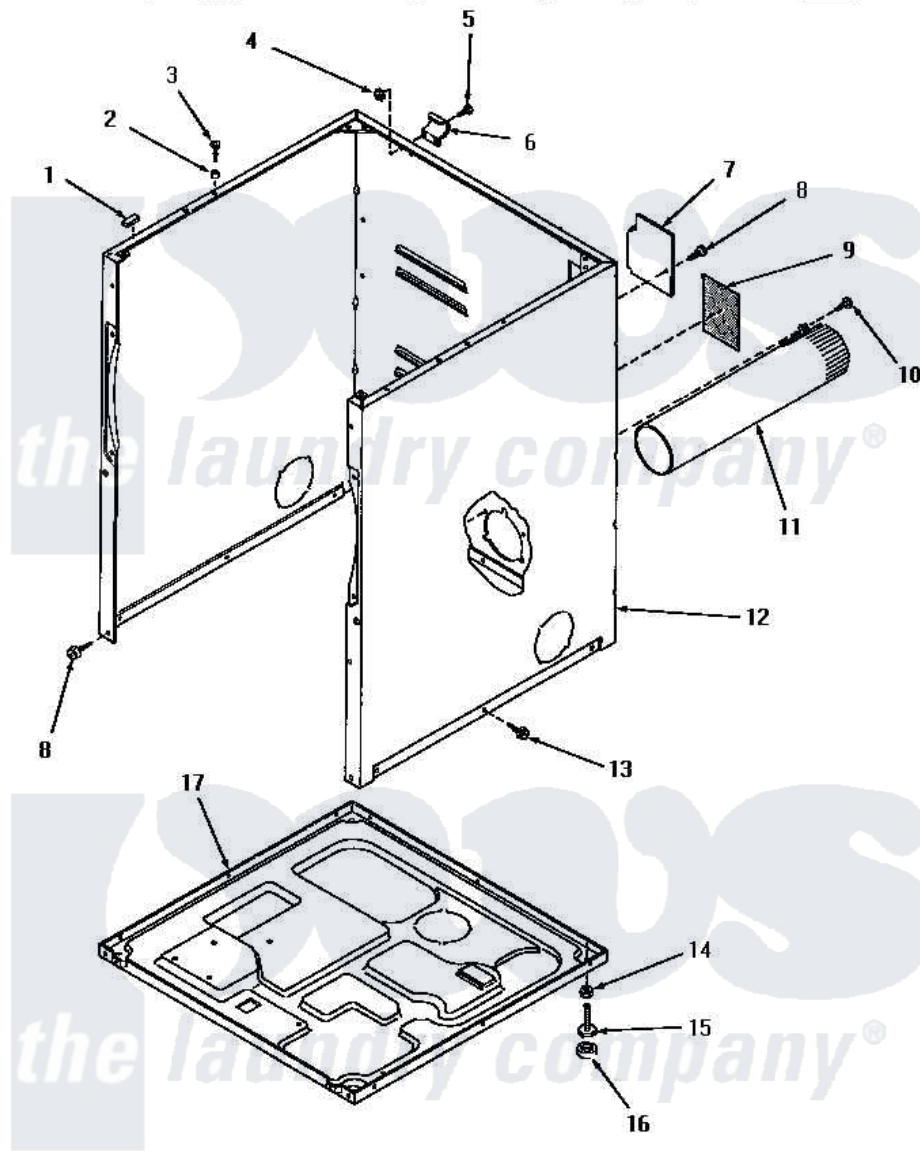

Amana HE7230 02 - CABINET, EXHAUST DUCT & BASE

CABINET, EXHAUST DUCT AND BASE

Amana [Residential Amana HE7230 Dryer Parts](#) Parts Diagram 02 - CABINET, EXHAUST DUCT & BASE
 Click on the part number to view part

Item	Original Part Number	Replaced By	Status	Part Description
1	Y56128			Pad, Bumper
2	56079	505187		Locator, Panel
3	56086	Y014874		Screw, Idler Arm And Sleeve
4	23951	M0282009		Nut
5	25723	27001200		Screw
"	Y90576		Not Available	HEX HEAD SCREW
6	56043		Not Available	HINGE, TOP
7	56044	60821		Access Cover
8	25723	27001200		Screw
9	Y0056941		Not Available	AIR DIFFUSER
10	25724		Not Available	HEX HEAD SCREW
11	56118		Not Available	ASSY, EXHAUST DUCT
12	57070A		Not Available	CABINET, AVOCADO
"	57070H		Not Available	ASSY, DRYER CABINET
"	57070K		Not Available	CABINET, COFFEE
"	57070L		Not Available	CABINET, ALMOND

"	57070W		Not Available	CABINET, WHITE
13	51784		Not Available	SCREW, 10B-16 X 1/2 HEX
14	20274	62739		Nut, Lock
15	Y52696	Y305086		Adjustable Leg And Nut
16	70282	Y314137		Foot, Rubber
17	56074			Base