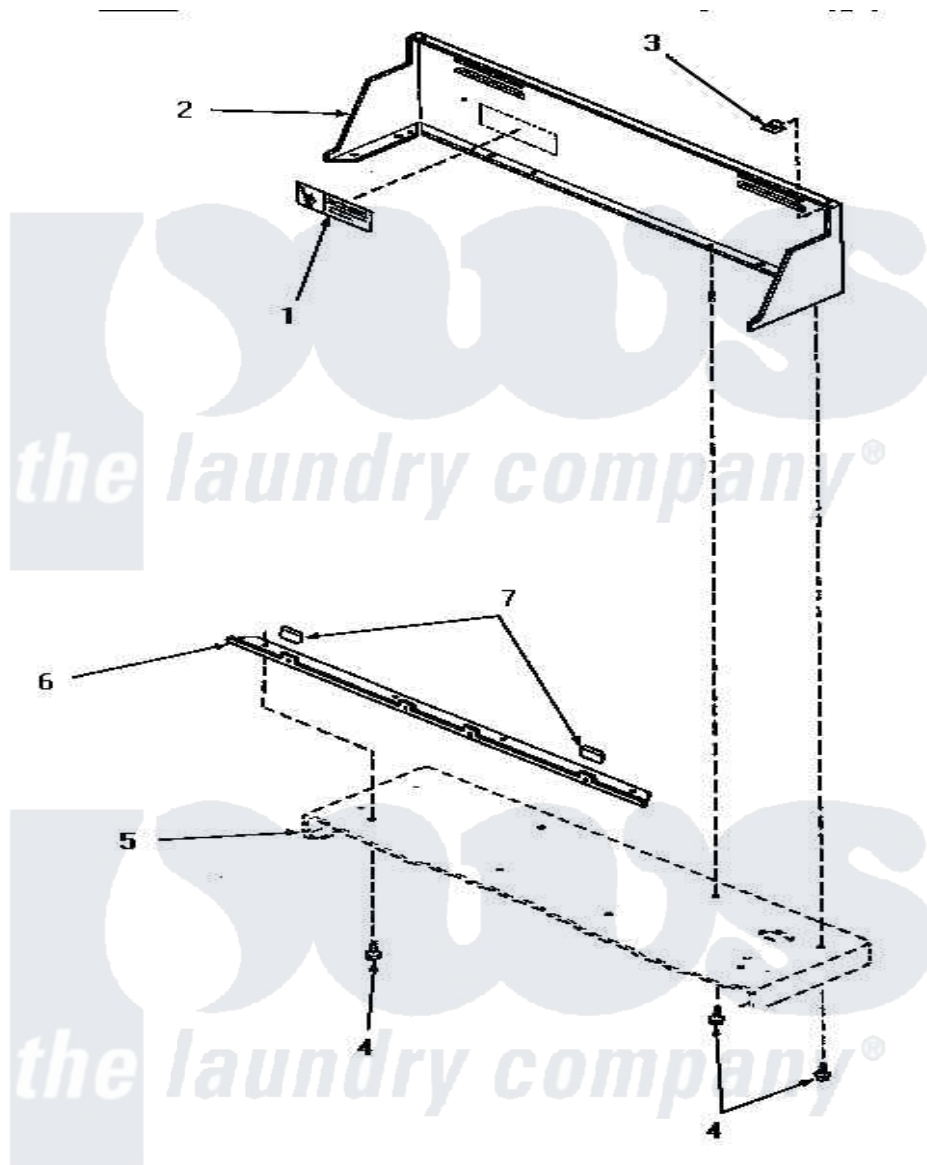

Amana HE7230 03 - CONTROL HOOD

CONTROL HOOD

Amana [Residential Amana HE7230 Dryer Parts](#) Parts Diagram 03 - CONTROL HOOD

[Click on the part number to view part](#)

Item	Original Part Number	Replaced By	Status	Part Description
1	24903		Not Available	STICKER,DISCONNECT POW
2	56014W		Not Available	CONTROL HOOD, WHITE
"	56014L		Not Available	CONTROL HOOD, ALMOND
"	56014K		Not Available	CONTROL HOOD, COFFEE
"	56014H		Not Available	CONTROL HOOD, HARVEST GOLD
"	56014A		Not Available	CONTROL HOOD, AVOCADO
3	24522			Nut, Speed-8ab-18 C1995
4	55985	W10116760		Screw
5	Y00000000		Not Available	SEE NOTE CABINET TOP
6	56070		Not Available	ANGLE,MOUNTING-CONTROL
7	24859		Not Available	SLEEVE,SUPPORT ANGLE