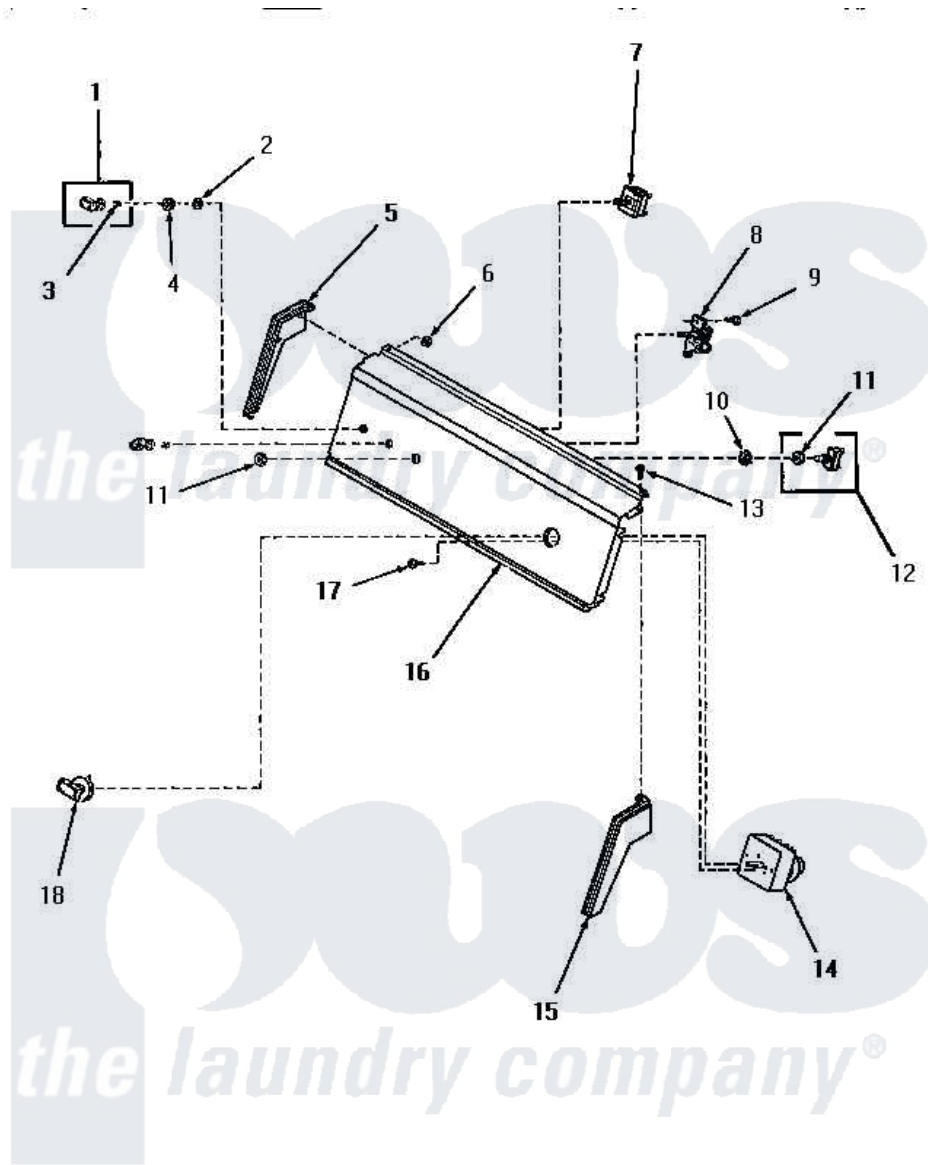

# Amana HE7230 04 - CONTROL PANEL & CONTROLS

## CONTROL PANEL AND CONTROLS

Amana [Residential Amana HE7230 Dryer Parts](#) Parts Diagram 04 - CONTROL PANEL & CONTROLS  
 Click on the part number to view part

Item	Original Part Number	Replaced By	Status	Part Description
1	27379		Not Available	ASSY,KNOB-SWITCH
2	<a href="#">91176</a>			Lockwasher, 3/8 Intshkp
3	10519		Not Available	RETAINER
4	<a href="#">24205</a>			Nut, Knurled 3/8-24
5	25124		Not Available	CONTROL HOOD END, LEFT
6	25126	<a href="#">5303284616</a>		Clip
7	52623	<a href="#">58032</a>		Switch
8	53516		Not Available	BUZZER
9	55985	<a href="#">W10116760</a>		Screw
10	25820		Not Available	LOCKWASHER,1/2 INT SHK
11	<a href="#">52947</a>			Nut, Hex 15/32-32
12	55882	<a href="#">55882P</a>		Assembly- Switch
13	25232		Not Available	SCREW,8AB-18X7/8 OVAL
14	56260		Not Available	TIMER
15	25123		Not Available	CONTROL HOOD END, RIGHT
16	Y0056818		Not Available	SHELF, FREEZER