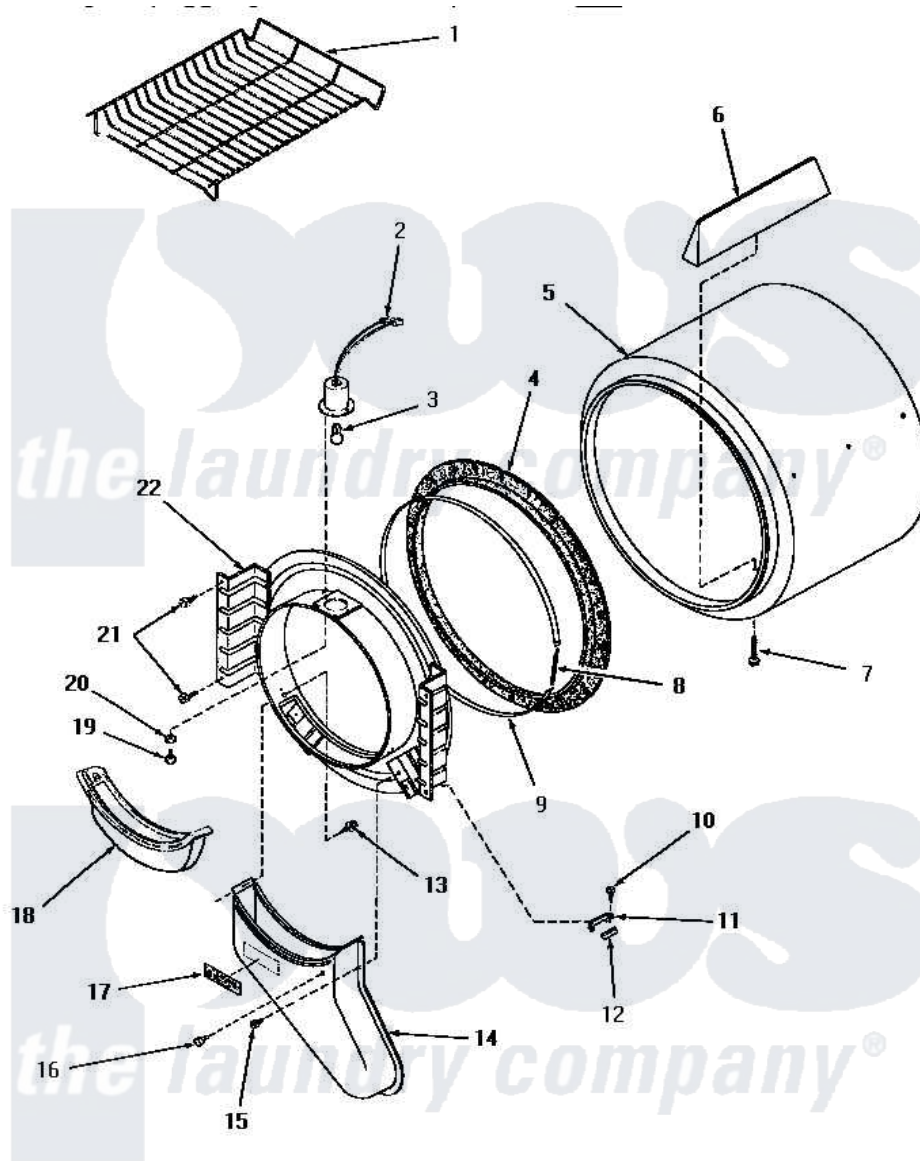

# Amana HE7230 06 - FR BLKHD, AIR DUCT, FELT SEAL & CYLINDER

## FRONT BULKHEAD, AIR DUCT, FELT SEAL AND CYLINDER

Amana [Residential Amana HE7230 Dryer Parts](#) Parts Diagram 06 - FR BLKHD, AIR DUCT, FELT SEAL & CYLINDER  
 Click on the part number to view part

Item	Original Part Number	Replaced By	Status	Part Description
1	58846		Not Available	RACK, DRYING
2	56148		Not Available	ASSY, CYLINDER LIGHT
3	Y54608	<a href="#">31001575</a>		Bulb, Cylinder Light
4	<a href="#">56088</a>			Assembly, Seal
5	56175		Not Available	ASSY, CYLINDER PACK
6	56013		Not Available	BAFFLE, CYLINDER-SHORT-
7	56131		Not Available	SCREW, 10BT X 1 TAPPING
8	<a href="#">52310</a>			Spring
9	Y56090		Not Available	SEAL STRAP
10	23222	<a href="#">3177991</a>		Screw
11	57005	<a href="#">61448</a>		Glide, Cylinder-Rulon F
"	56053	<a href="#">61448</a>		Glide, Cylinder-Rulon F
12	56058	<a href="#">510189</a>		Pad Felt
13	23628	<a href="#">489464</a>		Screw
14	56027		Not Available	AIR DUCT
15	25724		Not Available	HEX HEAD SCREW

16	56938	Not Available	BUMPER
17	24903	Not Available	STICKER,DISCONNECT POW
18	57024	<a href="#">61376P</a>	Filter, Lint-White W/Inst.
19	22145	Not Available	SCREW,6Z-20X 3/8 SS RD
20	51345	Not Available	LOCKWASHER
21	25723	<a href="#">27001200</a>	Screw
22	Y0056154	Not Available	RELAY