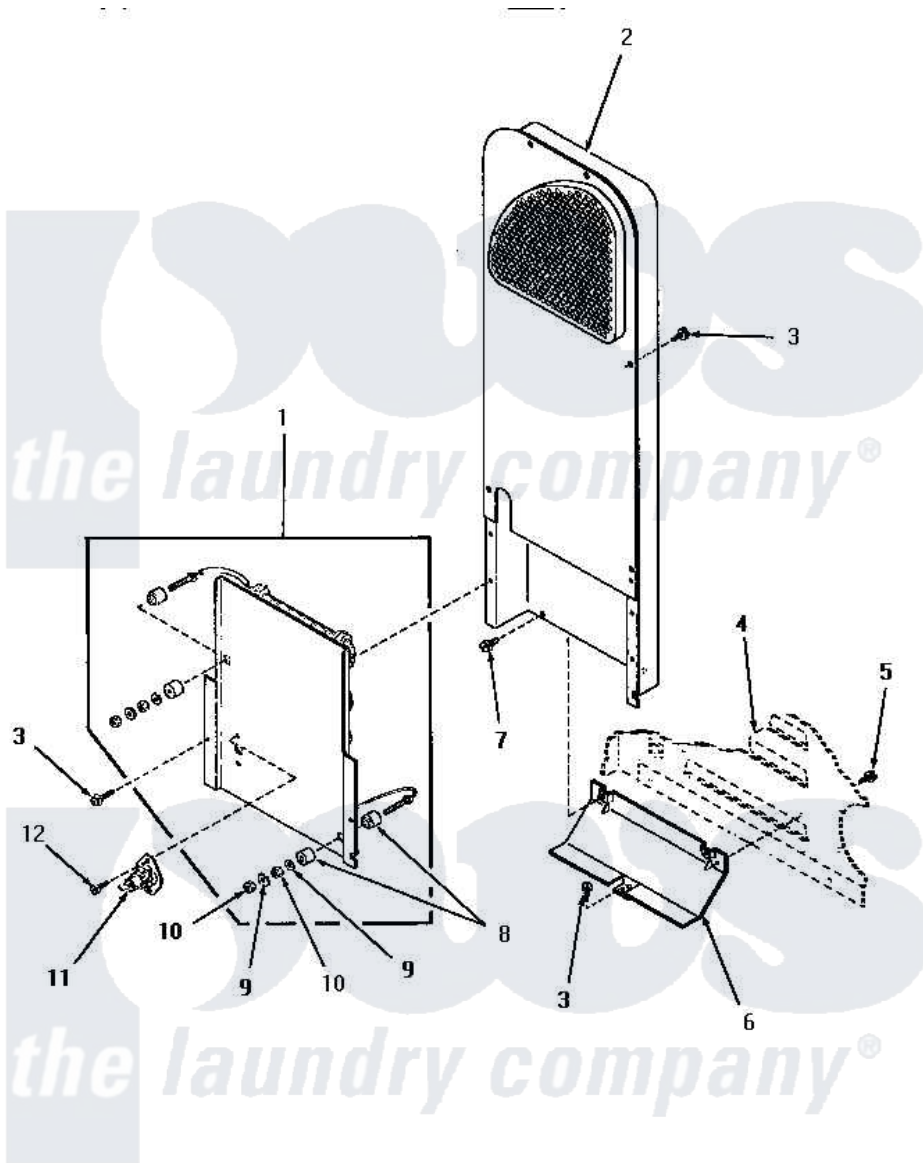

Amana HE7230 07 - HEATER BOX

HEATER BOX (Electric Models)

[Amana Residential Amana HE7230 Dryer Parts](#) Parts Diagram 07 - HEATER BOX
 Click on the part number to view part

| Item | Original Part Number | Replaced By | Status | Part Description |
|------|-----------------------|--------------------------|---------------|-------------------------|
| 1 | 56179 | 61927 | | Heater Assembly |
| " | Y56176 | 61928 | | Heater Assembly 208V |
| " | 56047 | 61927 | | Heater Assembly |
| 2 | 56029 | 503605 | | Assembly, Heater Duct |
| 3 | 56264 | 27001200 | | Screw |
| 4 | Y00000000 | | Not Available | SEE NOTE CABINET |
| 5 | 25723 | 27001200 | | Screw |
| 6 | 58048 | | Not Available | HEAT SHIELD |
| 7 | 51780 | 3390631 | | Screw, 10-16 X 3/8 |
| 8 | 57408 | | | Insulator |
| 9 | 56552 | | Not Available | LOCKWASHER |
| 10 | 56563 | | Not Available | HEX NUT No.10-32 NICKEL |
| 11 | 56082 | | | Thermostat, Limit |
| 12 | 23222 | 3177991 | | Screw |