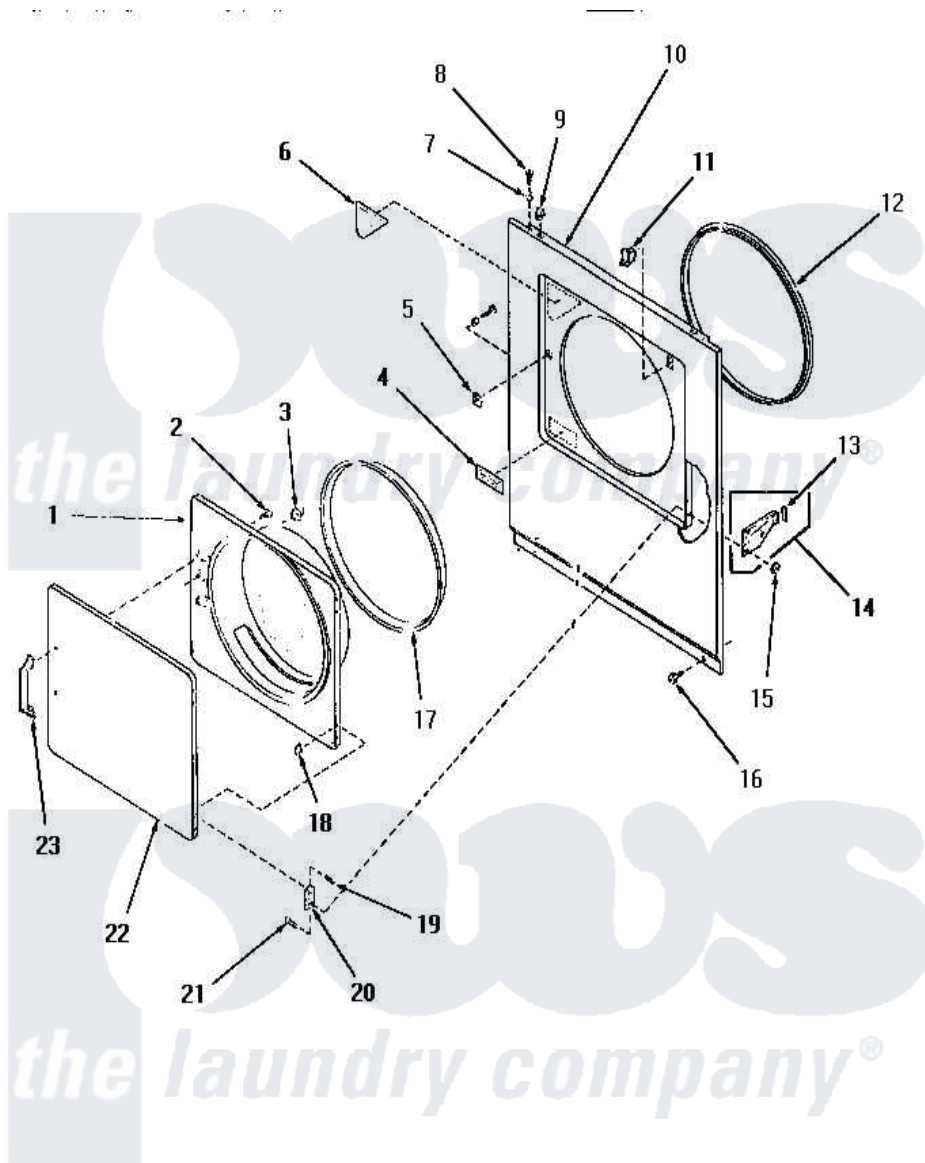

# Amana HE7230 08 - LOADING DOOR, FRONT PANEL & SEALS

## LOADING DOOR, FRONT PANEL AND SEALS

Amana [Residential Amana HE7230 Dryer Parts](#) Parts Diagram 08 - LOADING DOOR, FRONT PANEL & SEALS

[Click on the part number to view part](#)

Item	Original Part Number	Replaced By	Status	Part Description
1	56018	<a href="#">62152P</a>		Liner
2	52150	<a href="#">489464</a>		Screw
3	54661	<a href="#">LA-1003</a>		Door Catch Kit
4	57286		Not Available	LABEL, DRYER DOOR
5	54660	<a href="#">LA-1003</a>		Door Catch Kit
6	55398		Not Available	LABEL, DRYER DOOR xREPLACE
7	56079	<a href="#">505187</a>		Locator, Panel
8	56086	<a href="#">Y014874</a>		Screw, Idler Arm And Sleeve
9	56080	<a href="#">22001650</a>		Fastener, Spring
10	56051W		Not Available	FRONT PANEL, WHITE
"	56051A		Not Available	FRONT PANEL, AVOCADO
"	56051L		Not Available	FRONT PANEL, ALMOND
"	56051K		Not Available	FRONT PANEL, COFFEE
"	56051H		Not Available	FRONT PANEL, HARVEST GOLD
11	56052	<a href="#">W10169313</a>		Switch-Dor

12	56091	<a href="#">Y61380</a>		Seal, Front Panel
13	<a href="#">Y56128</a>			Pad, Bumper
14	0056129		Not Available	MANIFOLD PNL
15	51236	<a href="#">488130</a>		Nut
16	58637	<a href="#">27001200</a>		Screw
17	56163	<a href="#">61379P</a>		Door Seal
18	<a href="#">23407</a>			Nut, Speed-8A Tinn C15
19	52864	<a href="#">500226</a>		Screw, 8b-16 x 5/8 Tap
20	<a href="#">56045</a>			Hinge
21	<a href="#">22649</a>			Screw, 8-32 X 13/32 FI
22	56021L		Not Available	OUTER DOOR PANEL, ALMOND
"	56021W		Not Available	OUTER DOOR PANEL, WHITE
"	56021A		Not Available	OUTER DOOR PANEL, AVOCADO
"	56021H		Not Available	OUTER DOOR PANEL, HARVEST GOLD
"	56021K		Not Available	OUTER DOOR PANEL, COFFEE
23	54068	<a href="#">61925</a>		Pull Door Commercial Black